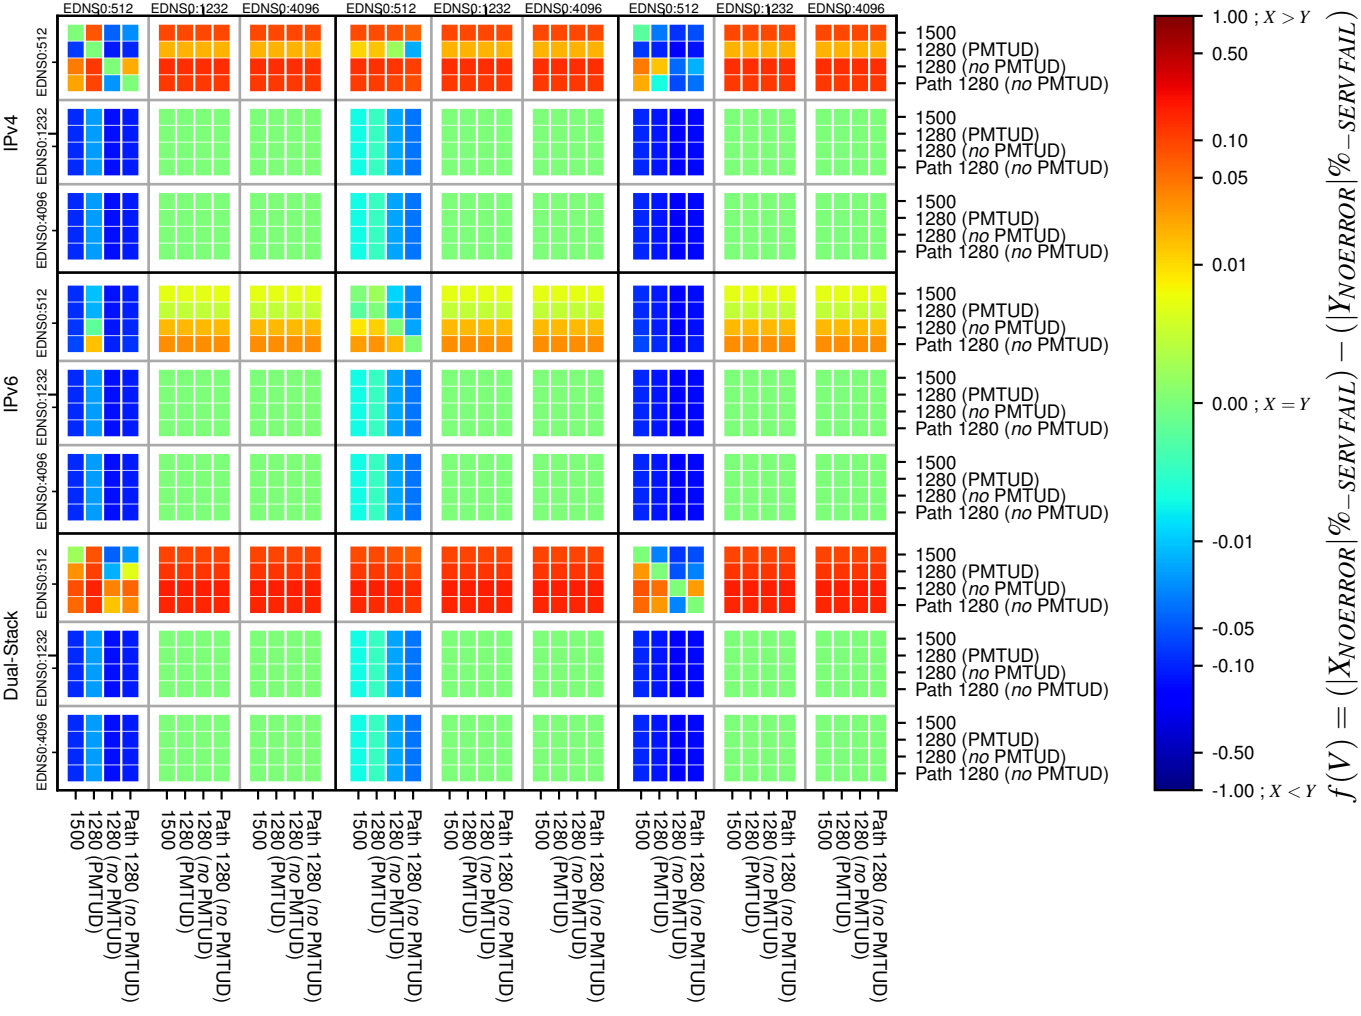

All Zones without DNSSEC for '.jp'

All Zones with DNSSEC for '.jp'

All Zones for '.jp'

$$f(V) = (|X_{NOERROR}| \% - SERVFAIL) - (|Y_{NOERROR}| \% - SERVFAIL)$$

$$f(V) = (|X_{NOERROR}| \% - SERVFAIL) - (|Y_{NOERROR}| \% - SERVFAIL)$$

$$f(V) = (|X_{NOERROR}| \% - SERVFAIL) - (|Y_{NOERROR}| \% - SERVFAIL)$$