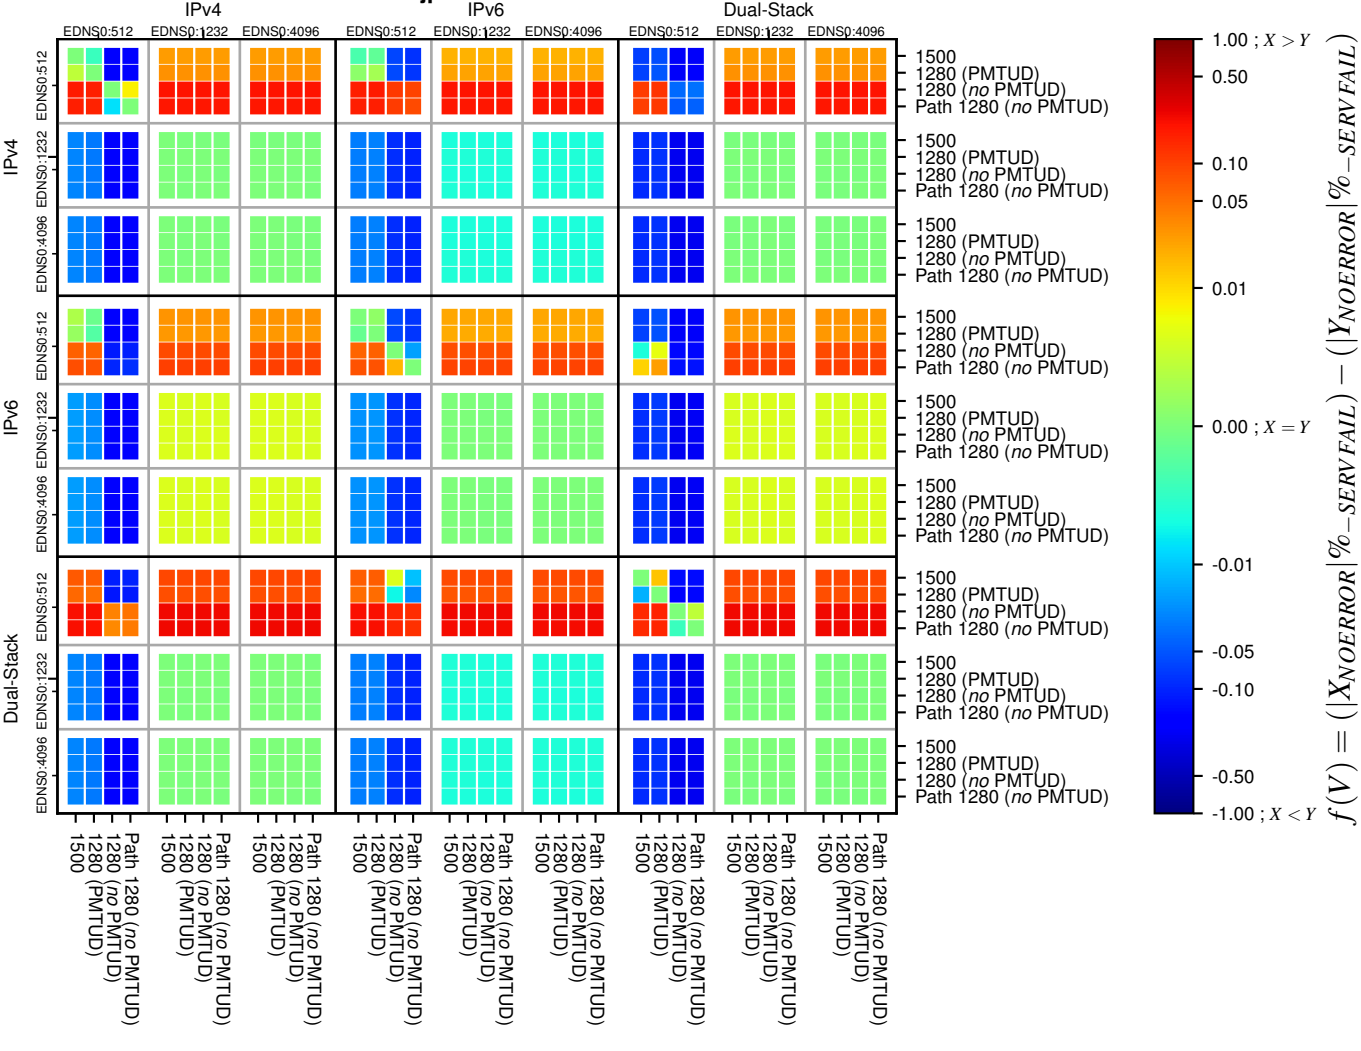

All Zones without DNSSEC for '.jp'

All Zones with DNSSEC for '.jp'

All Zones for '.jp'

$$f(V) = (|X_{NOERROR}| \% - SERVFAIL) - (|Y_{NOERROR}| \% - SERVFAIL)$$

$$f(V) = (|X_{NOERROR}| \% - SERVFAIL) - (|Y_{NOERROR}| \% - SERVFAIL)$$

$$f(V) = (|X_{NOERROR}| \% - SERVFAIL) - (|Y_{NOERROR}| \% - SERVFAIL)$$