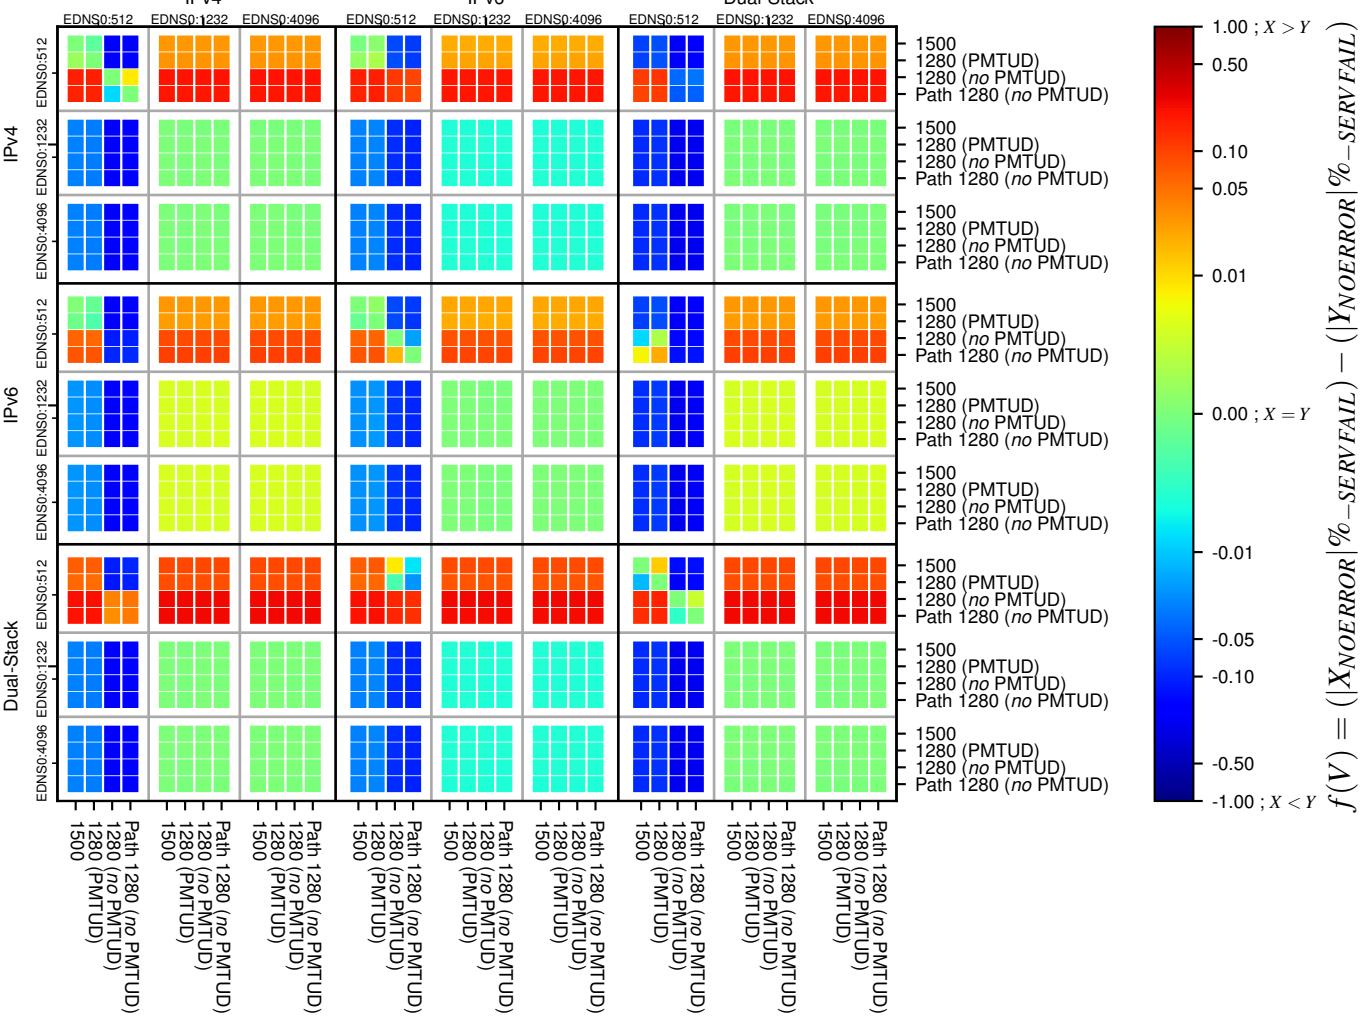

All Zones without DNSSEC for '.jp'

All Zones with DNSSEC for '.jp'

All Zones for '.jp'

$$f(V) = (|X_{NOERROR}| \% - SERVFAIL) - (|Y_{NOERROR}| \% - SERVFAIL)$$

$$f(V) = (|X_{NOERROR}| \% - SERVFAIL) - (|Y_{NOERROR}| \% - SERVFAIL)$$

$$f(V) = (|X_{NOERROR}| \% - SERVFAIL) - (|Y_{NOERROR}| \% - SERVFAIL)$$