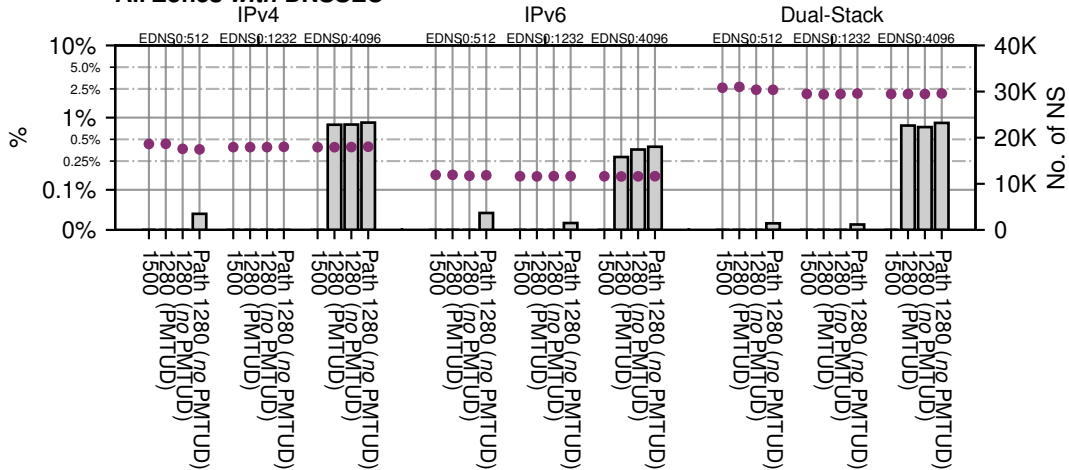

UDP packet too big

All Zones with DNSSEC