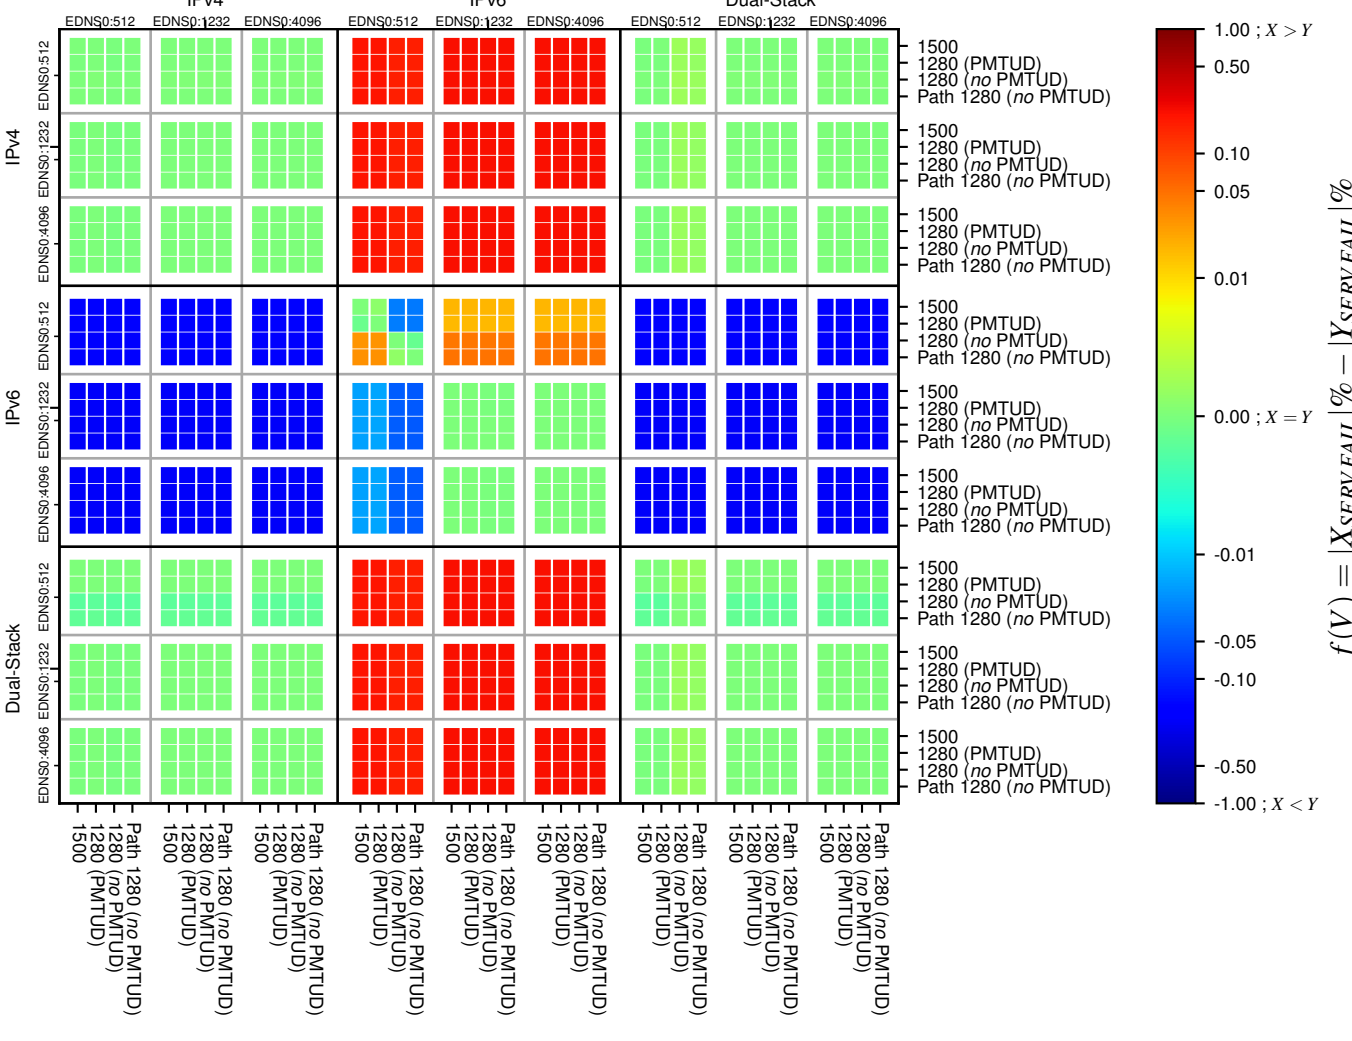

### All Zones without DNSSEC for '.jp'

### All Zones with DNSSEC for '.jp'