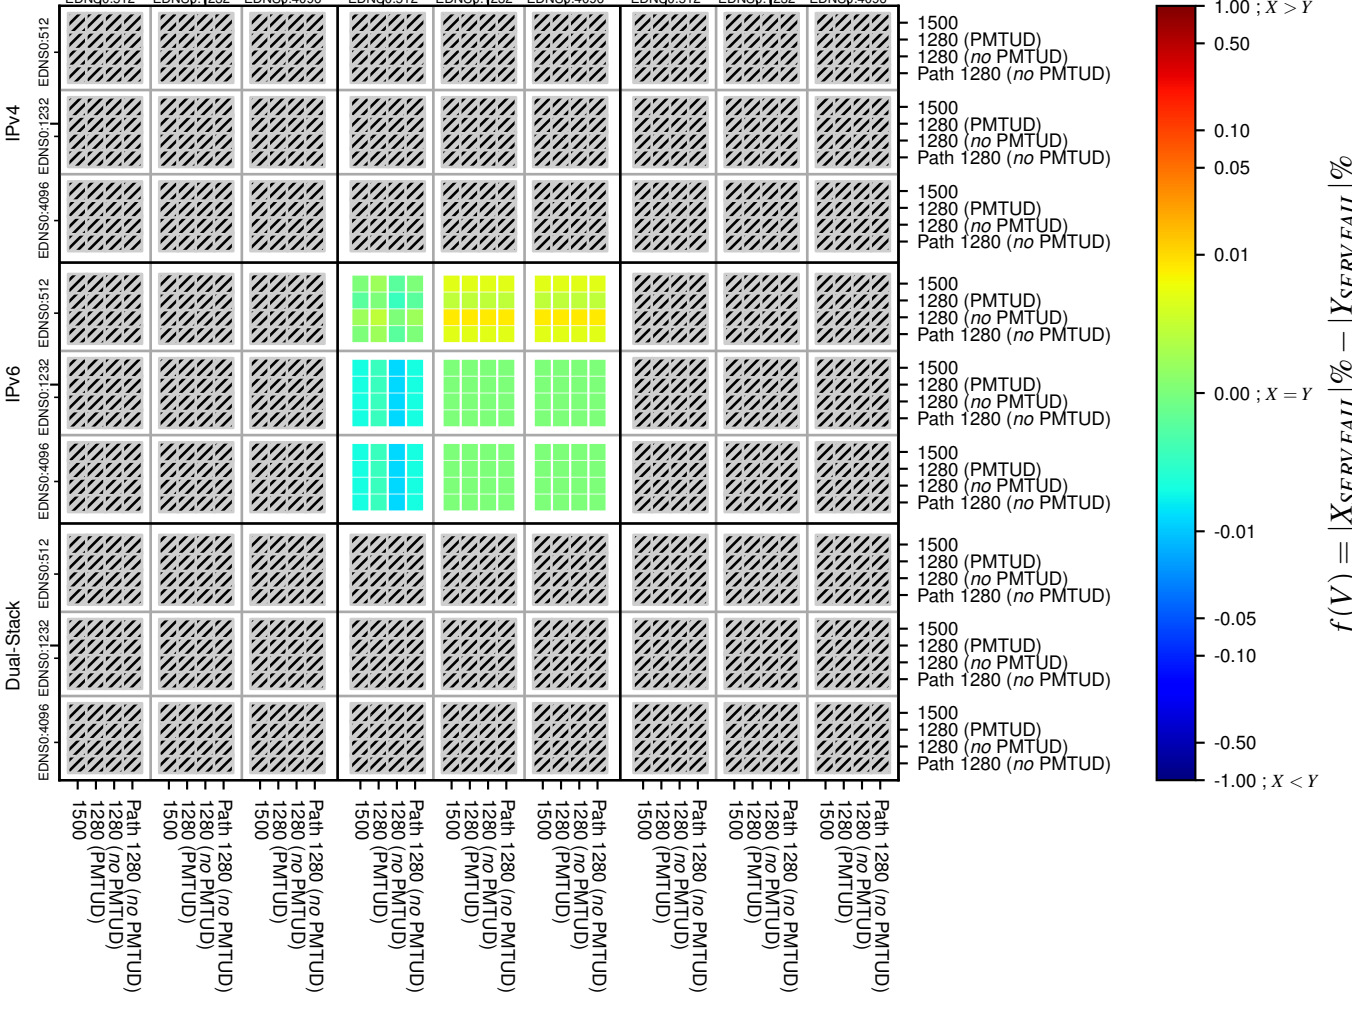

All Zones with DNSSEC for '.jp'