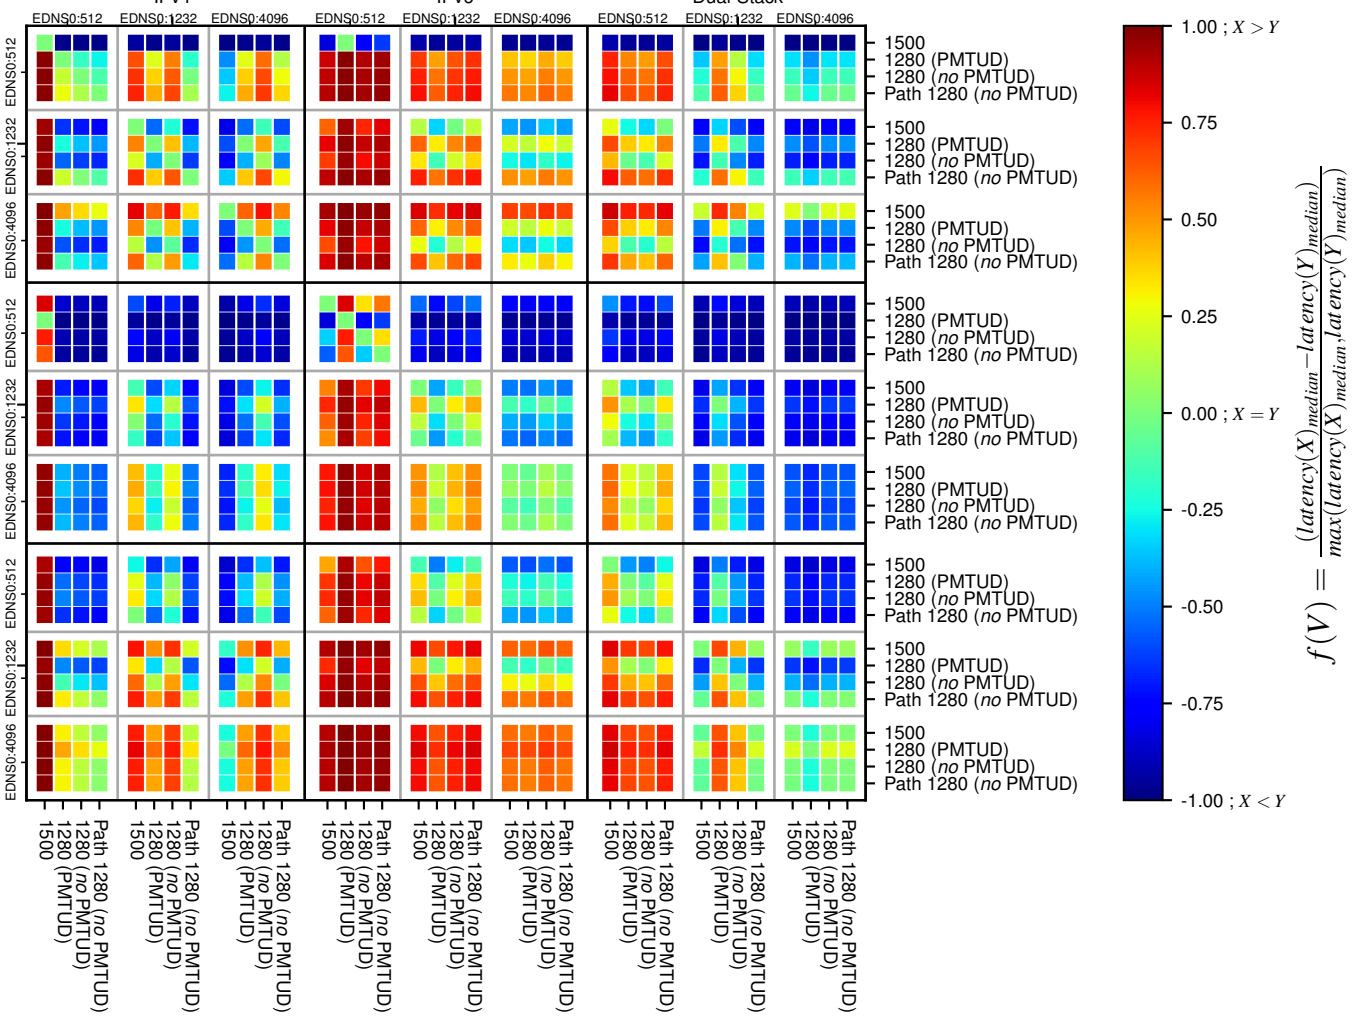

All Zones without DNSSEC returning NOERROR for '.jp'

All Zones with DNSSEC returning NOERROR for '.jp'

All Zones returning NOERROR for '.jp'