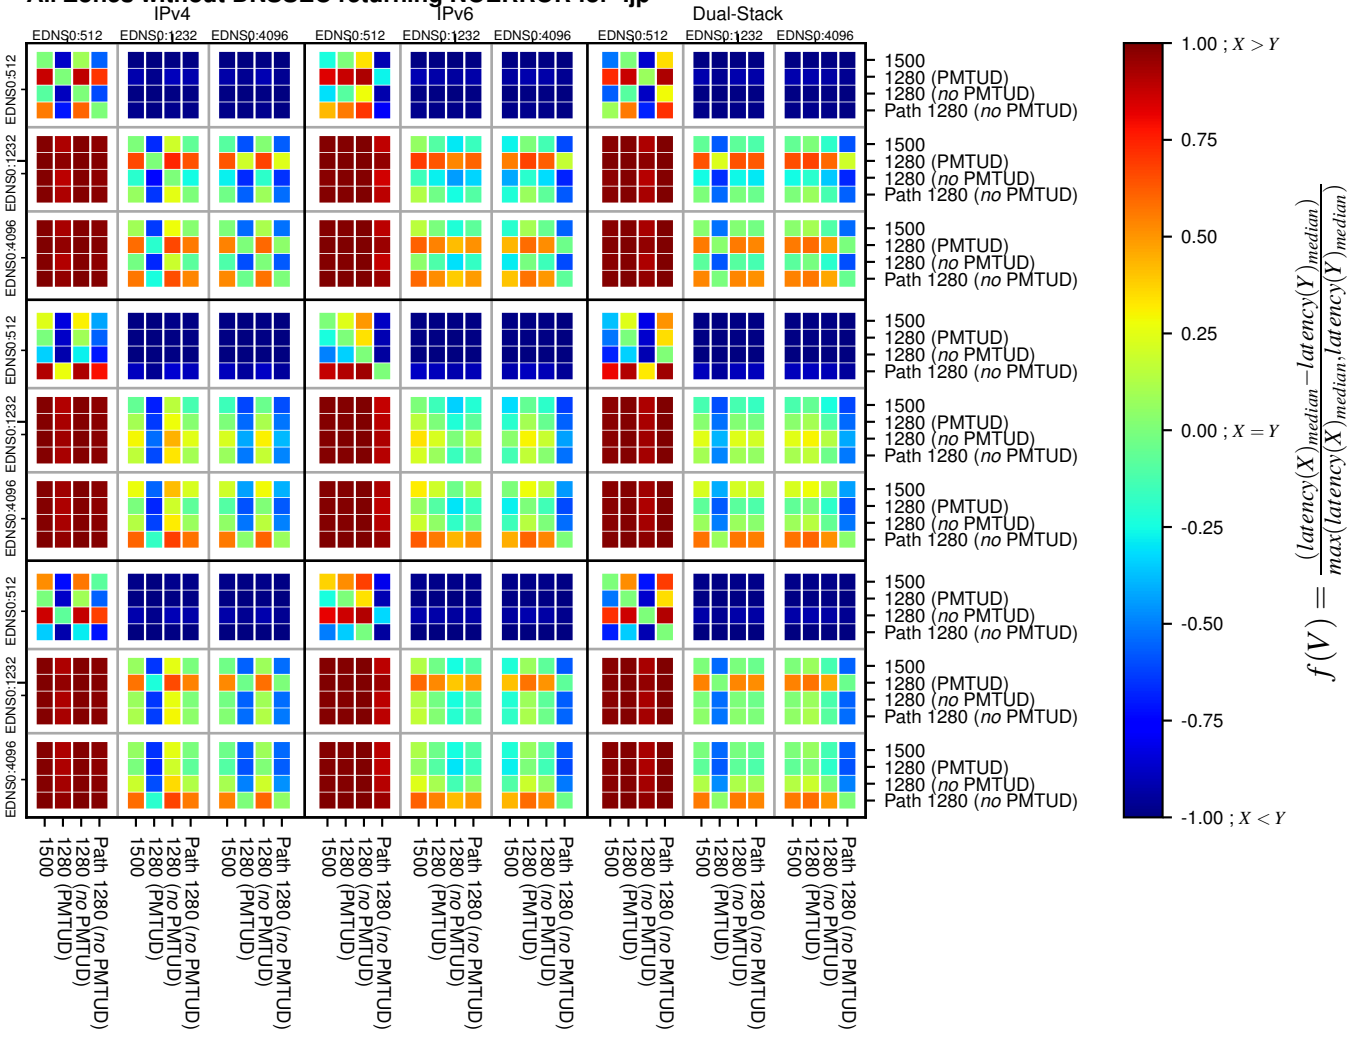

All Zones without DNSSEC returning NOERROR for '.jp'

All Zones with DNSSEC returning NOERROR for '.jp'

All Zones returning NOERROR for '.jp'