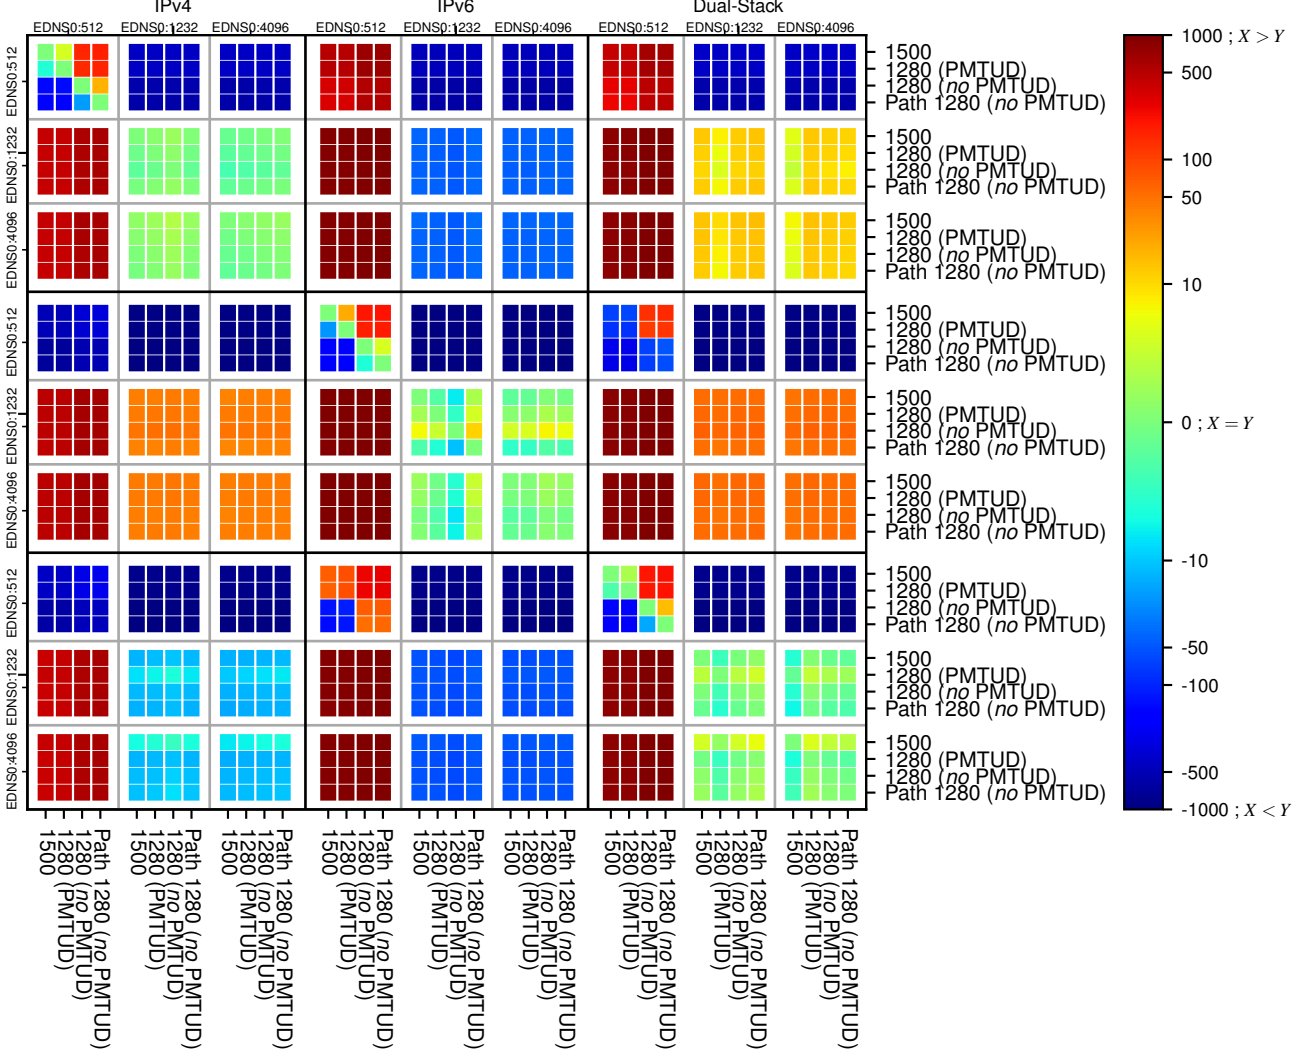

All Zones without DNSSEC returning NOERROR for '.all_psl_domains'

All Zones with DNSSEC returning NOERROR for '.all_psl_domains'

All Zones returning NOERROR for '.all_psl_domains'