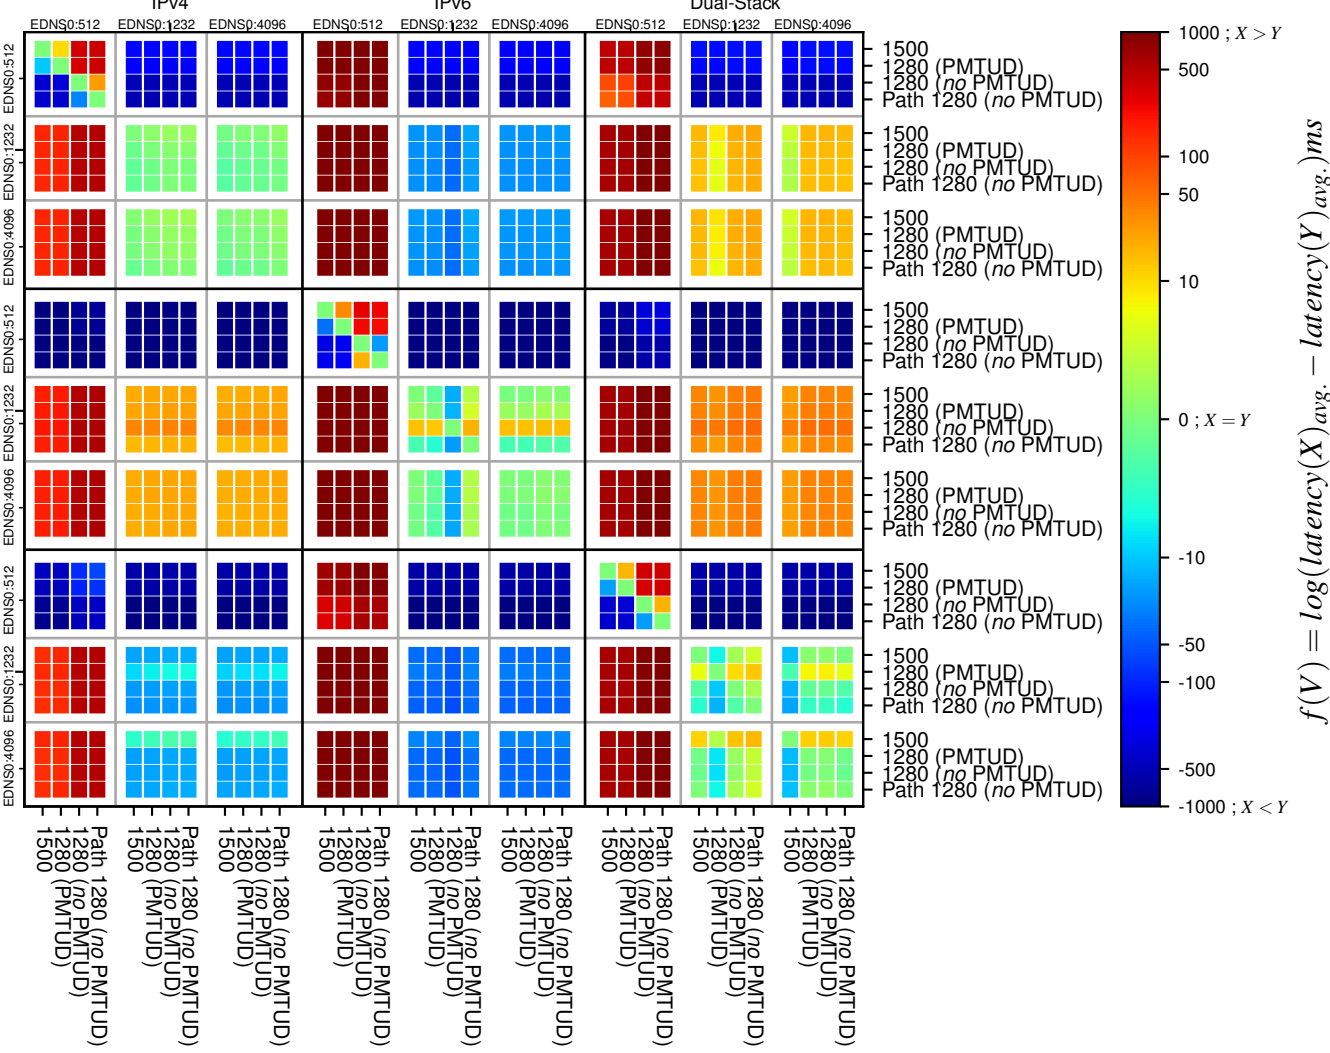

All Zones without DNSSEC returning NOERROR for '.com'

All Zones with DNSSEC returning NOERROR for '.com'

All Zones returning NOERROR for '.com'