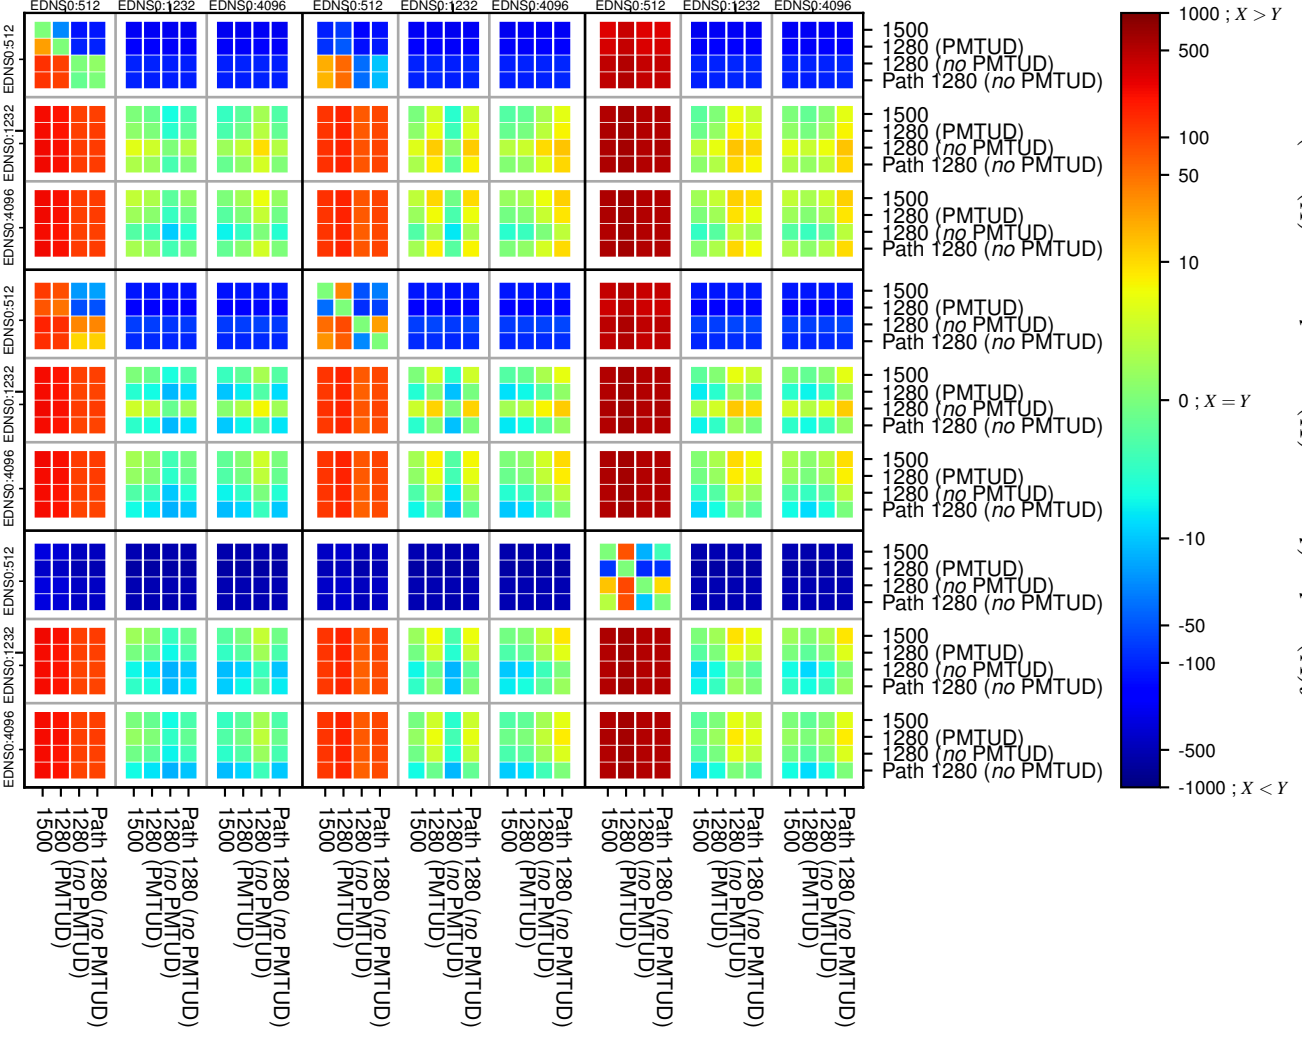

All Zones without DNSSEC returning NOERROR for '.de'

All Zones with DNSSEC returning NOERROR for '.de'

All Zones returning NOERROR for '.de'