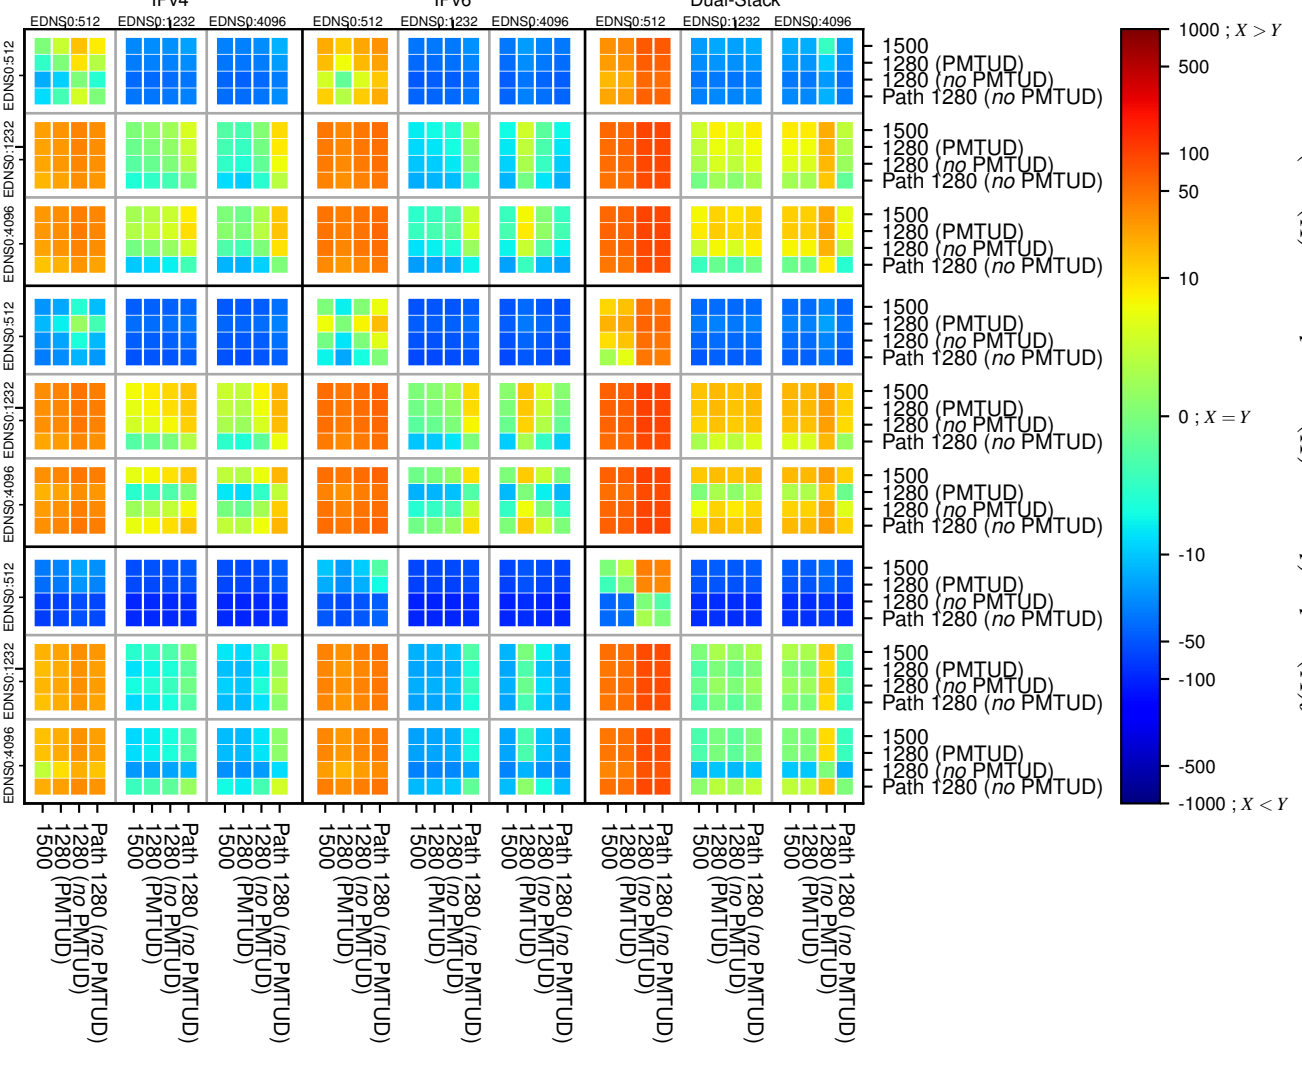

### All Zones without DNSSEC returning NOERROR for '.nl'

### All Zones with DNSSEC returning NOERROR for '.nl'