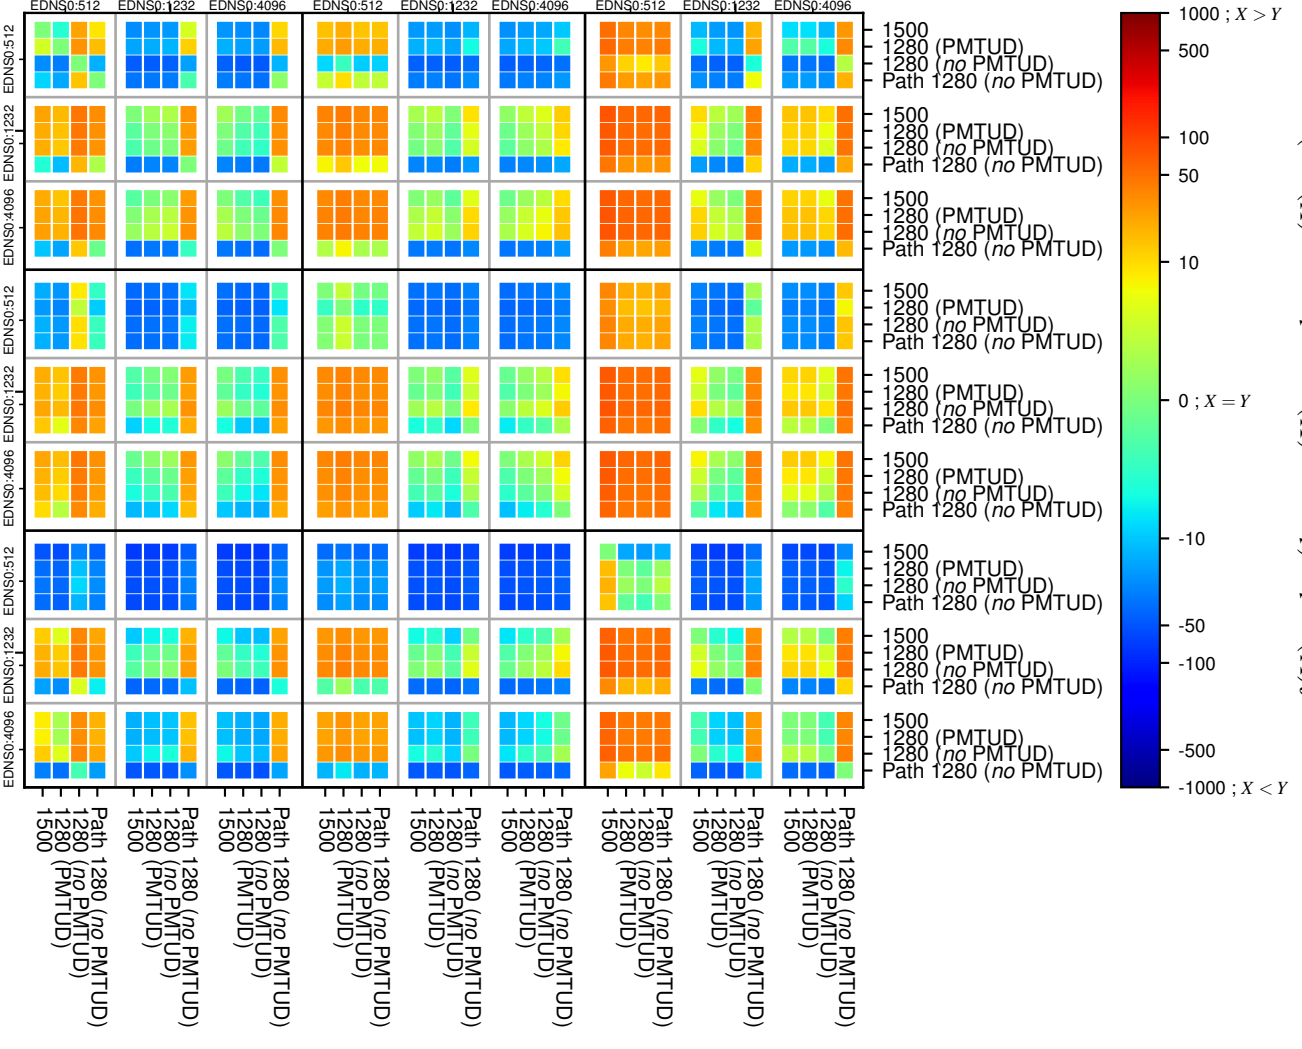

All Zones with DNSSEC returning NOERROR for '.nl'