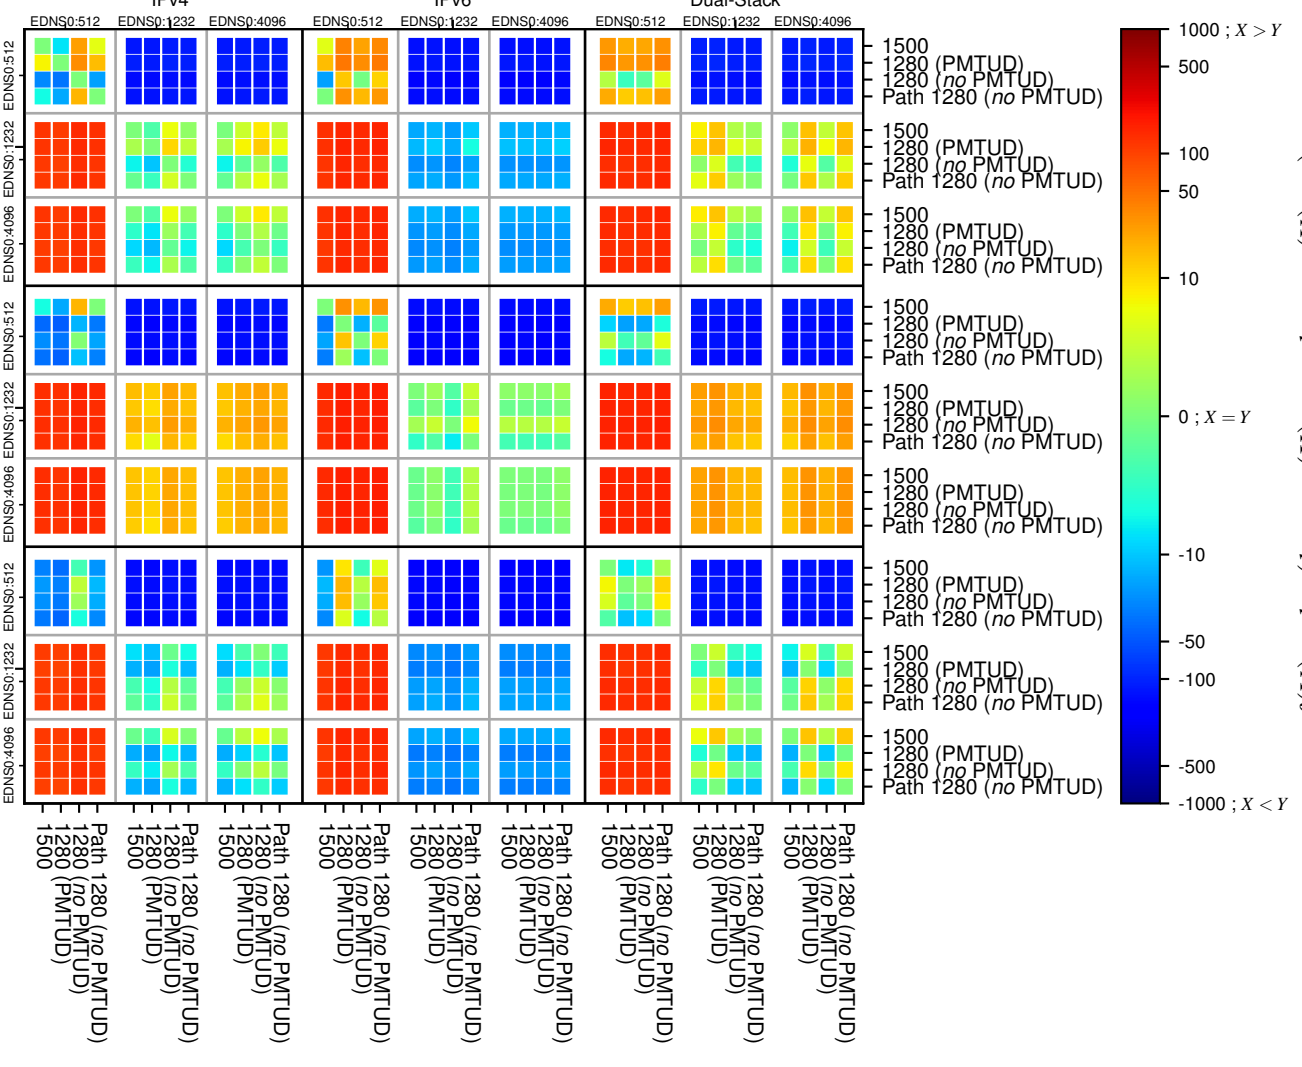

### All Zones without DNSSEC returning NOERROR for '.se'