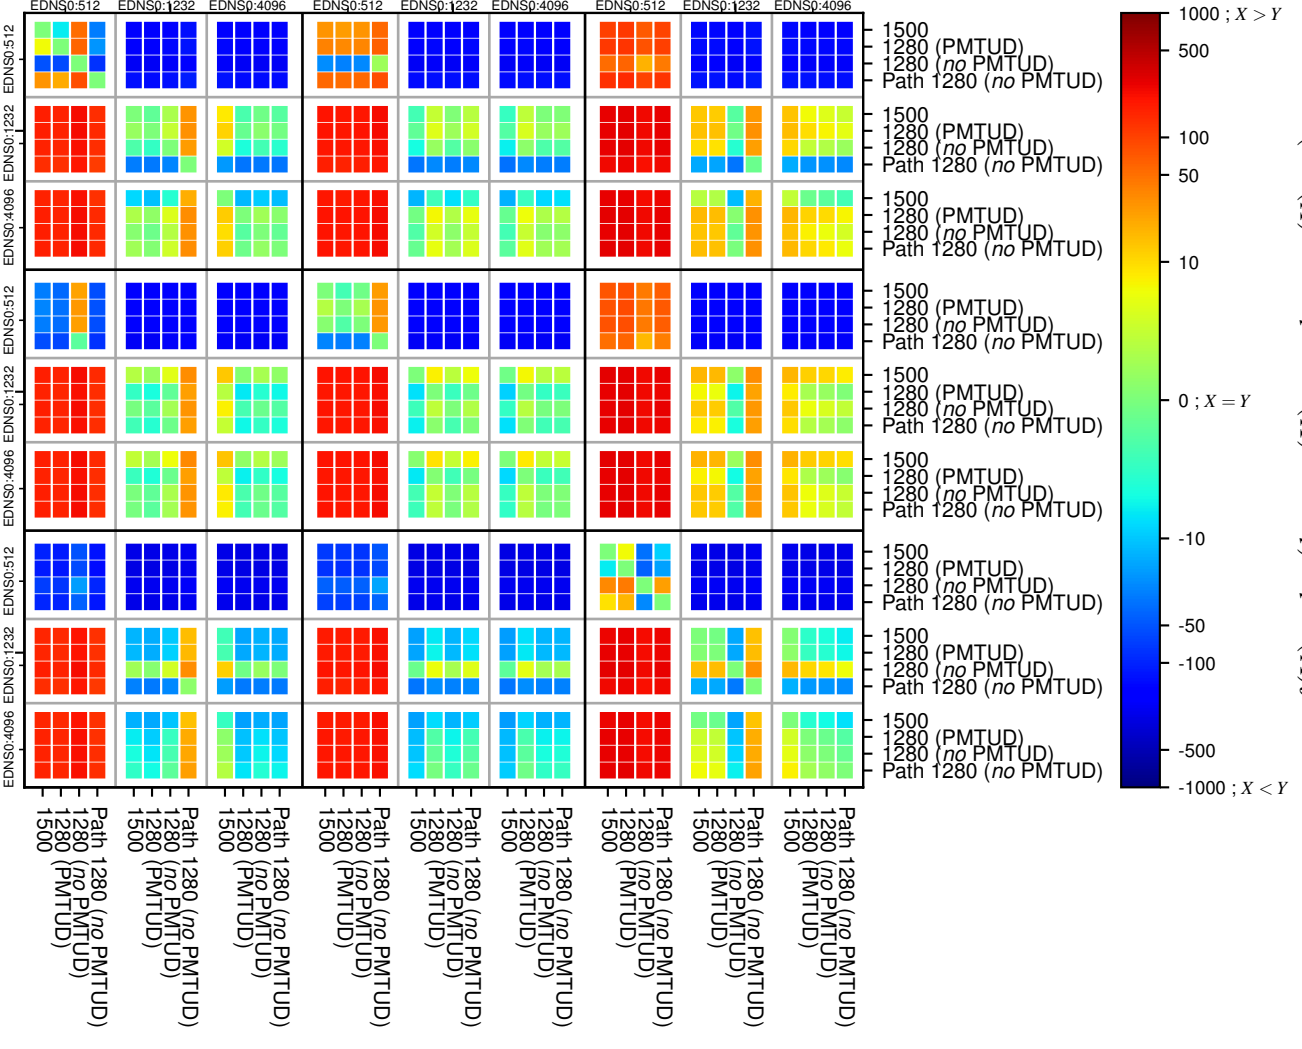

All Zones with DNSSEC returning NOERROR for '.se'