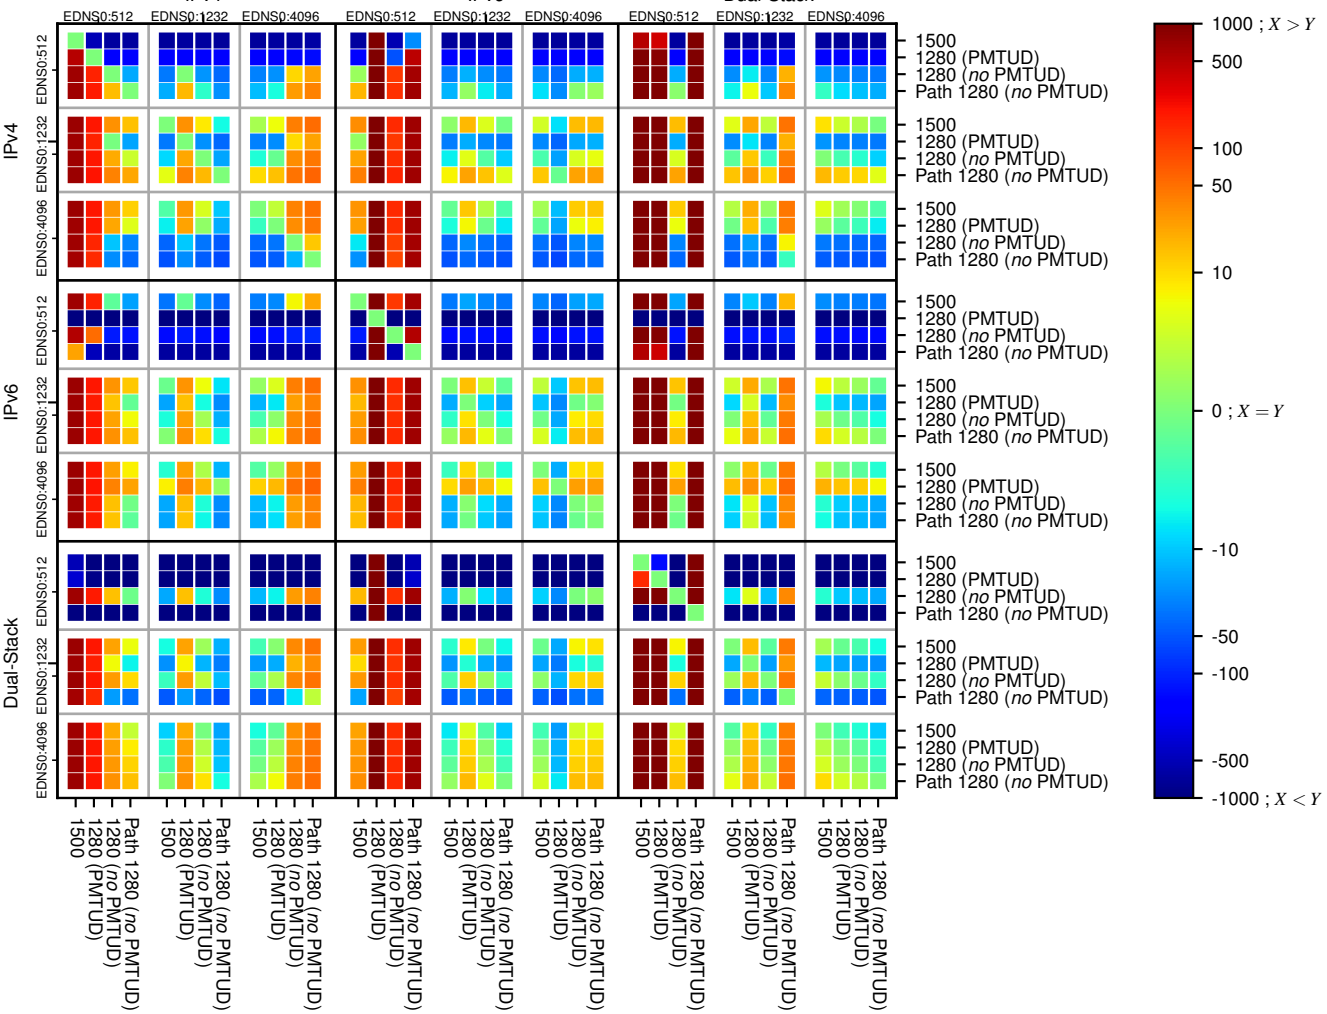

All Zones without DNSSEC returning NOERROR for '.de'

All Zones with DNSSEC returning NOERROR for '.de'

All Zones returning NOERROR for '.de'

$$f(V) = \log(\text{latency}(X)_{\text{median}} - \text{latency}(Y)_{\text{median}}) \text{ms}$$

$$f(V) = \log(\text{latency}(X)_{\text{median}} - \text{latency}(Y)_{\text{median}}) \text{ms}$$

$$f(V) = \log(\text{latency}(X)_{\text{median}} - \text{latency}(Y)_{\text{median}}) \text{ms}$$