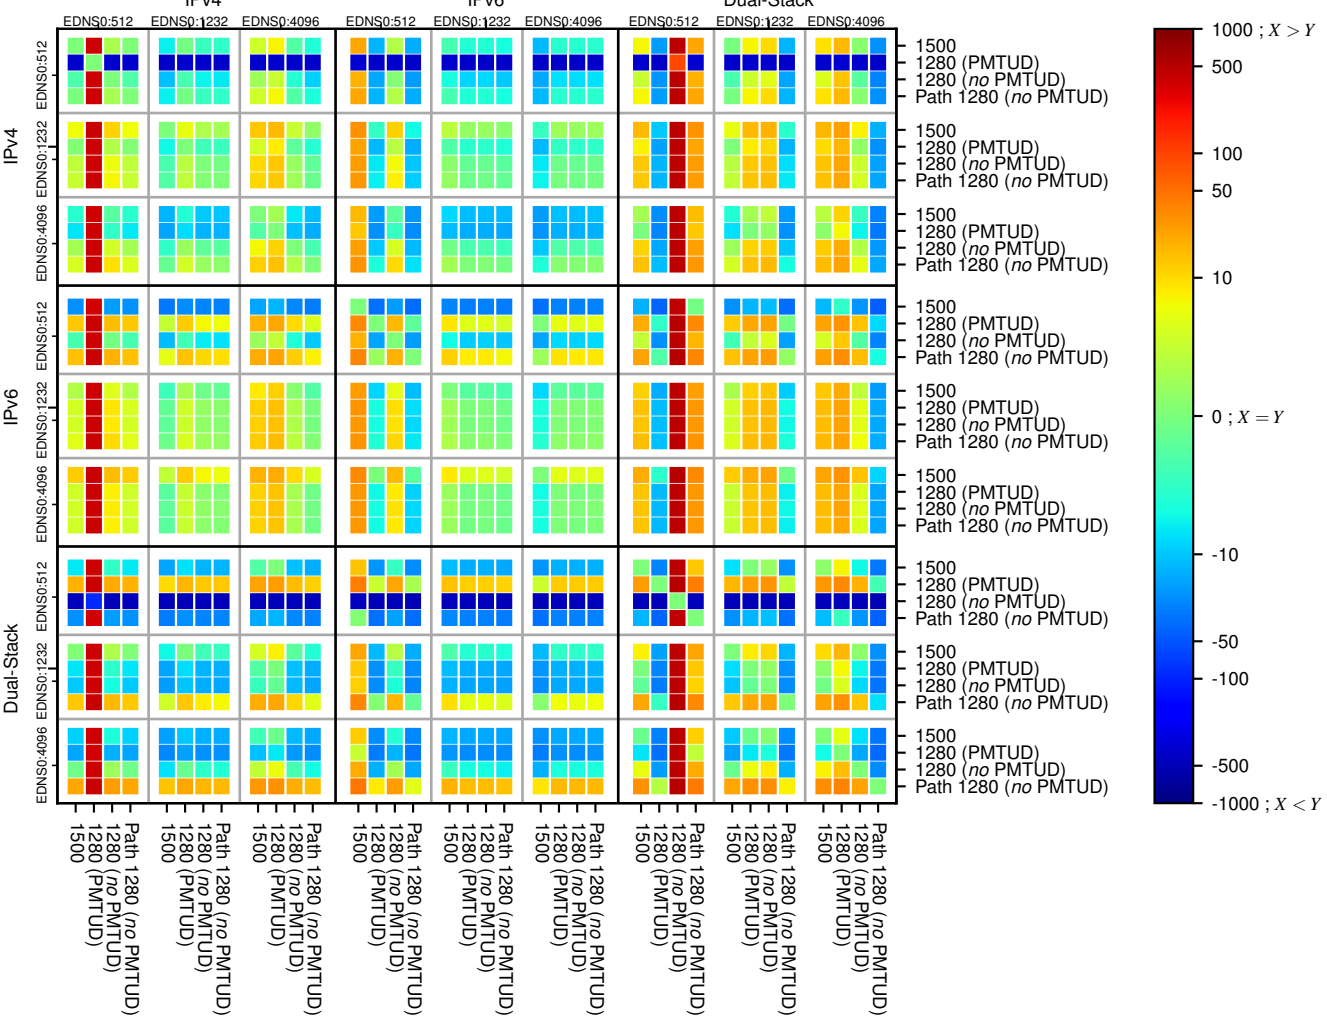

All Zones without DNSSEC returning NOERROR for '.de'

All Zones with DNSSEC returning NOERROR for '.de'

All Zones returning NOERROR for '.de'

$$f(V) = \log(\text{latency}(X)_{\text{median}} - \text{latency}(Y)_{\text{median}}) \text{ms}$$

$$f(V) = \log(\text{latency}(X)_{\text{median}} - \text{latency}(Y)_{\text{median}}) \text{ms}$$

$$f(V) = \log(\text{latency}(X)_{\text{median}} - \text{latency}(Y)_{\text{median}}) \text{ms}$$