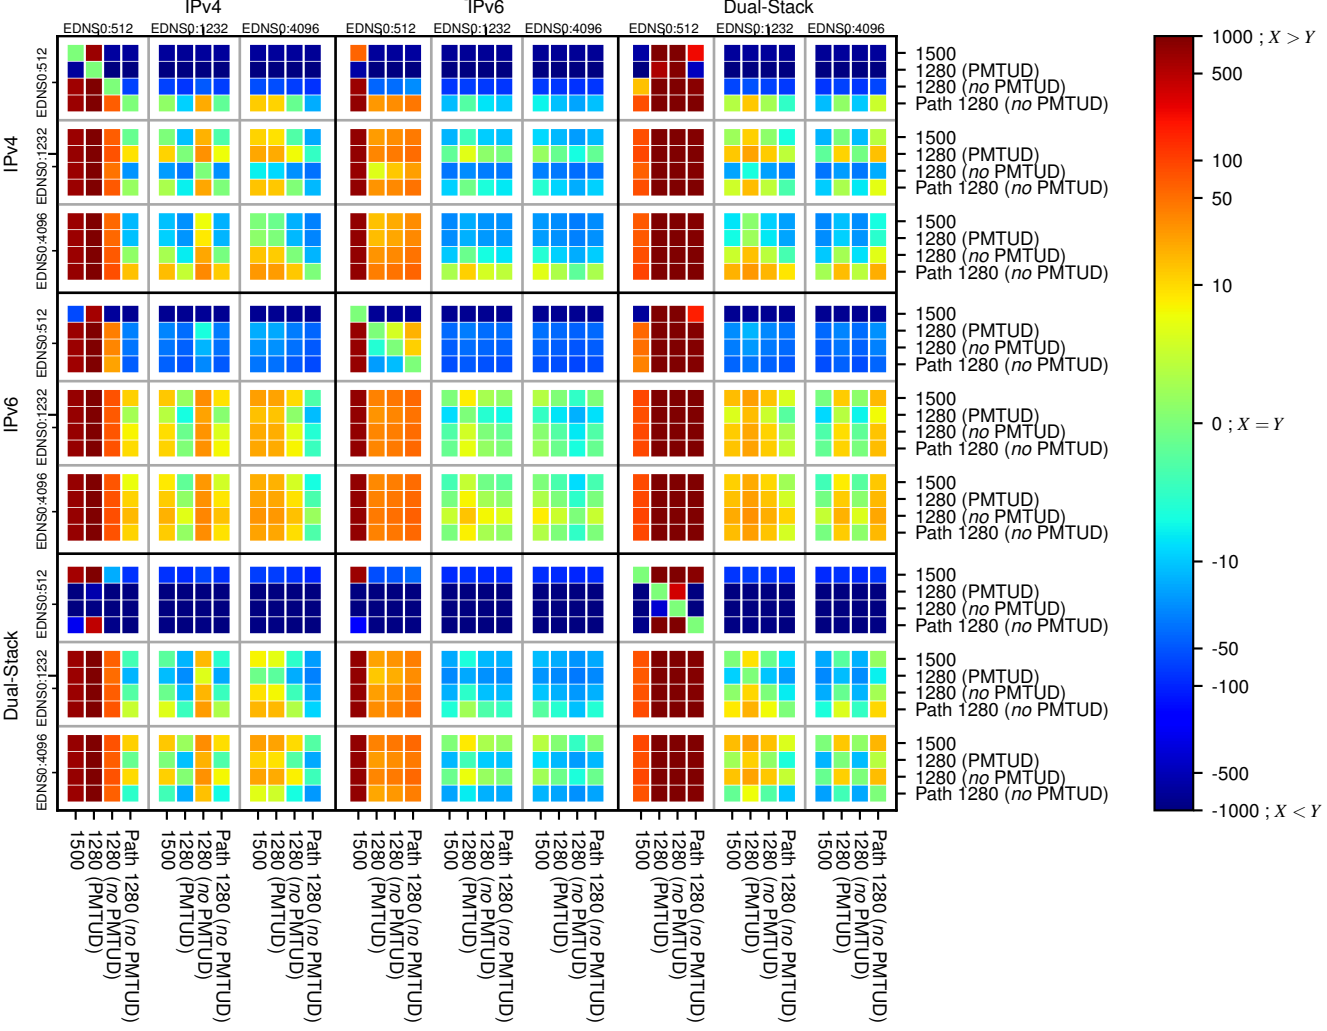

All Zones without DNSSEC returning NOERROR for '.de'

All Zones with DNSSEC returning NOERROR for '.de'

All Zones returning NOERROR for '.de'

$$f(V) = \log(\text{latency}(X)_{\text{median}} - \text{latency}(Y)_{\text{median}}) \text{ms}$$

$$f(V) = \log(\text{latency}(X)_{\text{median}} - \text{latency}(Y)_{\text{median}}) \text{ms}$$

$$f(V) = \log(\text{latency}(X)_{\text{median}} - \text{latency}(Y)_{\text{median}}) \text{ms}$$