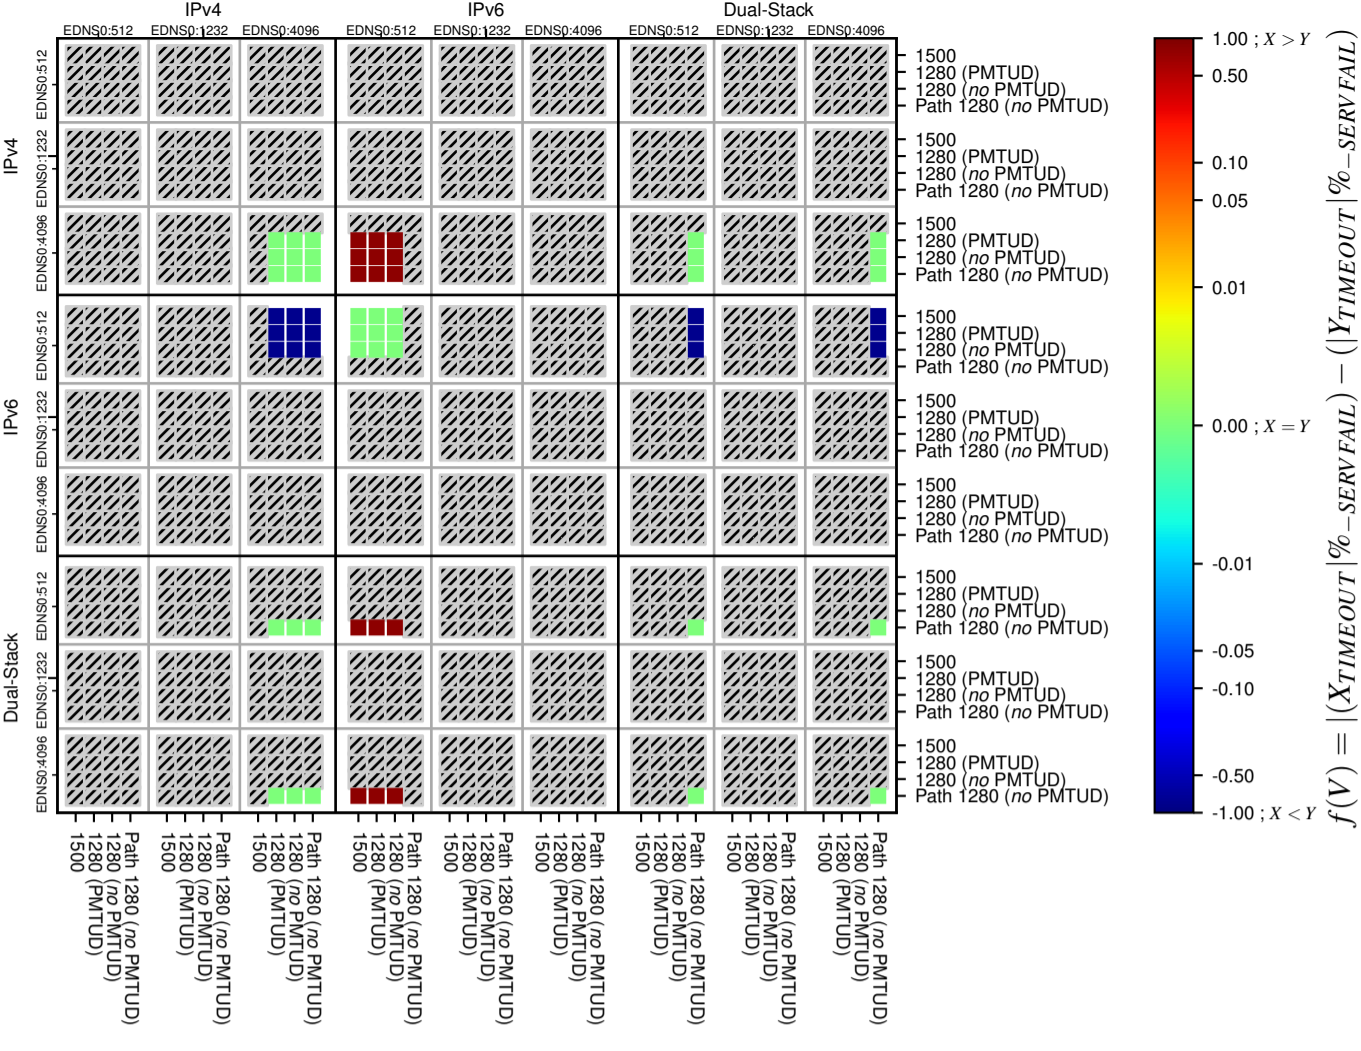

### All Zones without DNSSEC for '.mil'

### All Zones for '.mil'

$$f(V) = |(X_{TIMEOUT} | \% - SERVFAIL) - (Y_{TIMEOUT} | \% - SERVFAIL)|$$

$$f(V) = |(X_{TIMEOUT} | \% - SERVFAIL) - (Y_{TIMEOUT} | \% - SERVFAIL)|$$

$$f(V) = |(X_{TIMEOUT} | \% - SERVFAIL) - (Y_{TIMEOUT} | \% - SERVFAIL)|$$