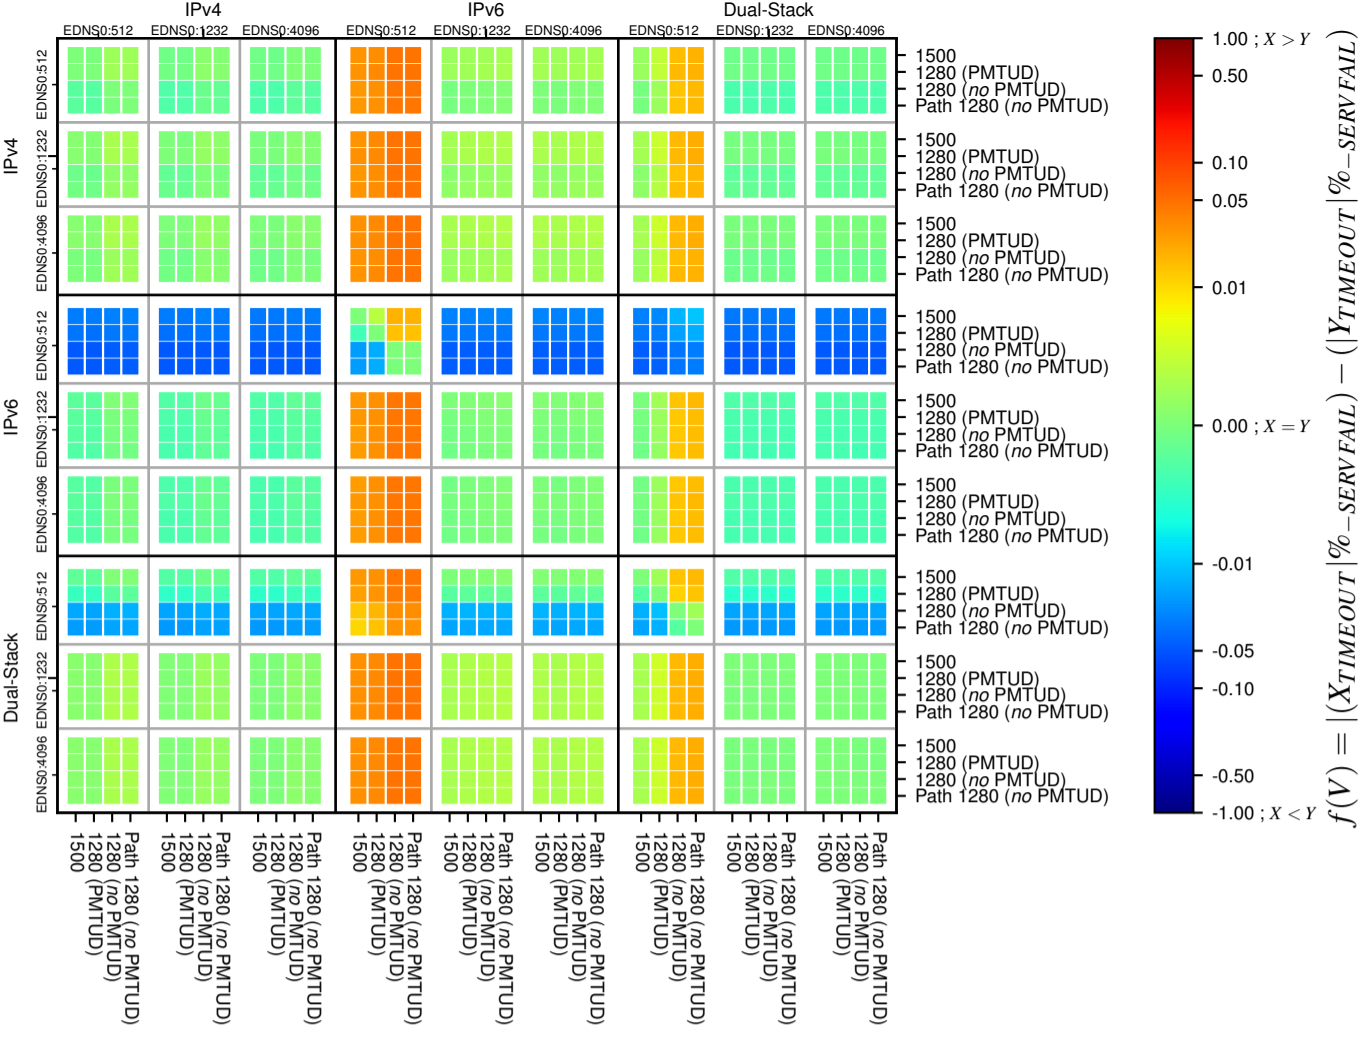

All Zones without DNSSEC for '.net'

All Zones with DNSSEC for '.net'

All Zones for '.net'

$$f(V) = |X_{TIMEOUT} \% - SERVFAIL} - (Y_{TIMEOUT} \% - SERVFAIL)}$$

$$f(V) = |X_{TIMEOUT} \% - SERVFAIL} - (Y_{TIMEOUT} \% - SERVFAIL)}$$

$$f(V) = |X_{TIMEOUT} \% - SERVFAIL} - (Y_{TIMEOUT} \% - SERVFAIL)}$$