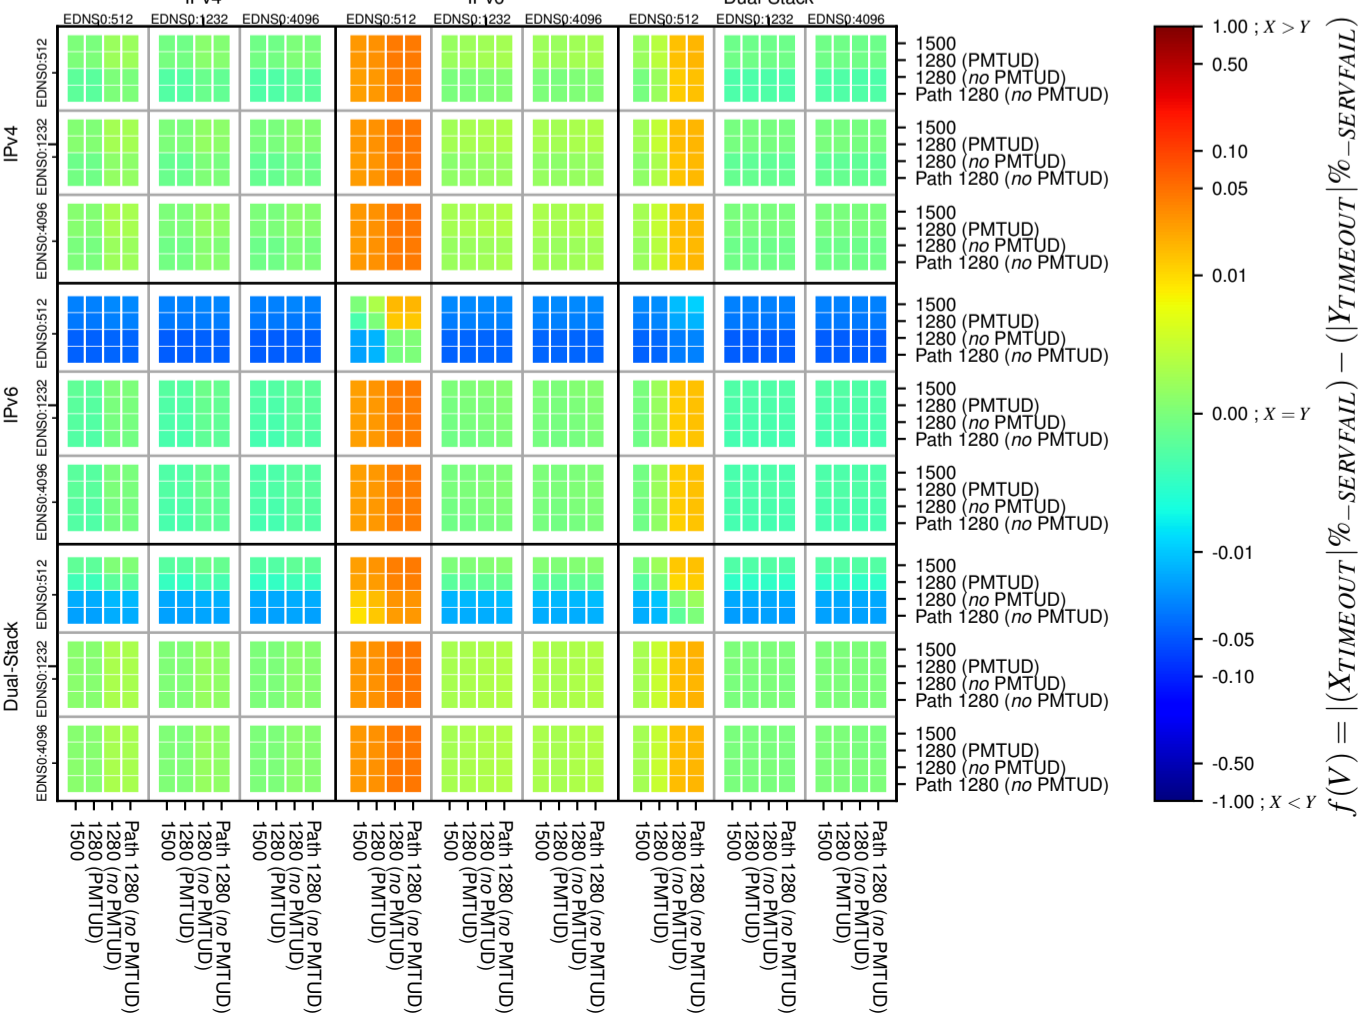

All Zones without DNSSEC for '.net'

All Zones with DNSSEC for '.net'

All Zones for '.net'

$$f(V) = |X_{TIMEOUT} \% - SERVFAIL} - (Y_{TIMEOUT} \% - SERVFAIL)}$$

$$f(V) = |X_{TIMEOUT} \% - SERVFAIL} - (Y_{TIMEOUT} \% - SERVFAIL)}$$

$$f(V) = |X_{TIMEOUT} \% - SERVFAIL} - (Y_{TIMEOUT} \% - SERVFAIL)}$$