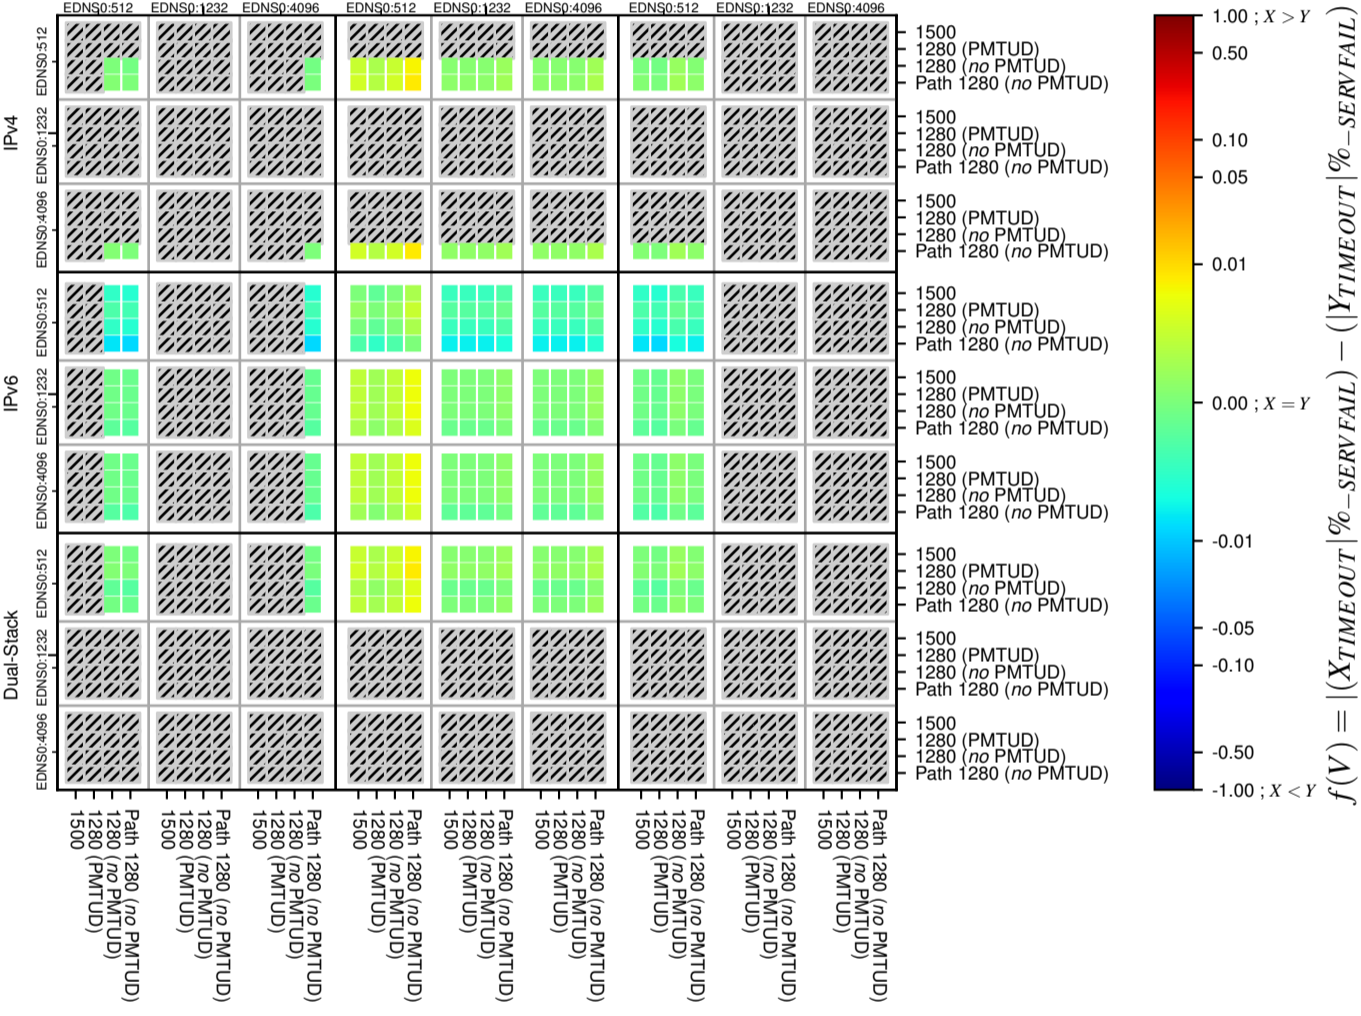

All Zones without DNSSEC for '.net'

All Zones with DNSSEC for '.net'

All Zones for '.net'

$$f(V) = |X_{TIMEOUT} \% - SERVFAIL} - (Y_{TIMEOUT} \% - SERVFAIL)}$$

$$f(V) = |X_{TIMEOUT} \% - SERVFAIL} - (Y_{TIMEOUT} \% - SERVFAIL)}$$

$$f(V) = |X_{TIMEOUT} \% - SERVFAIL} - (Y_{TIMEOUT} \% - SERVFAIL)}$$