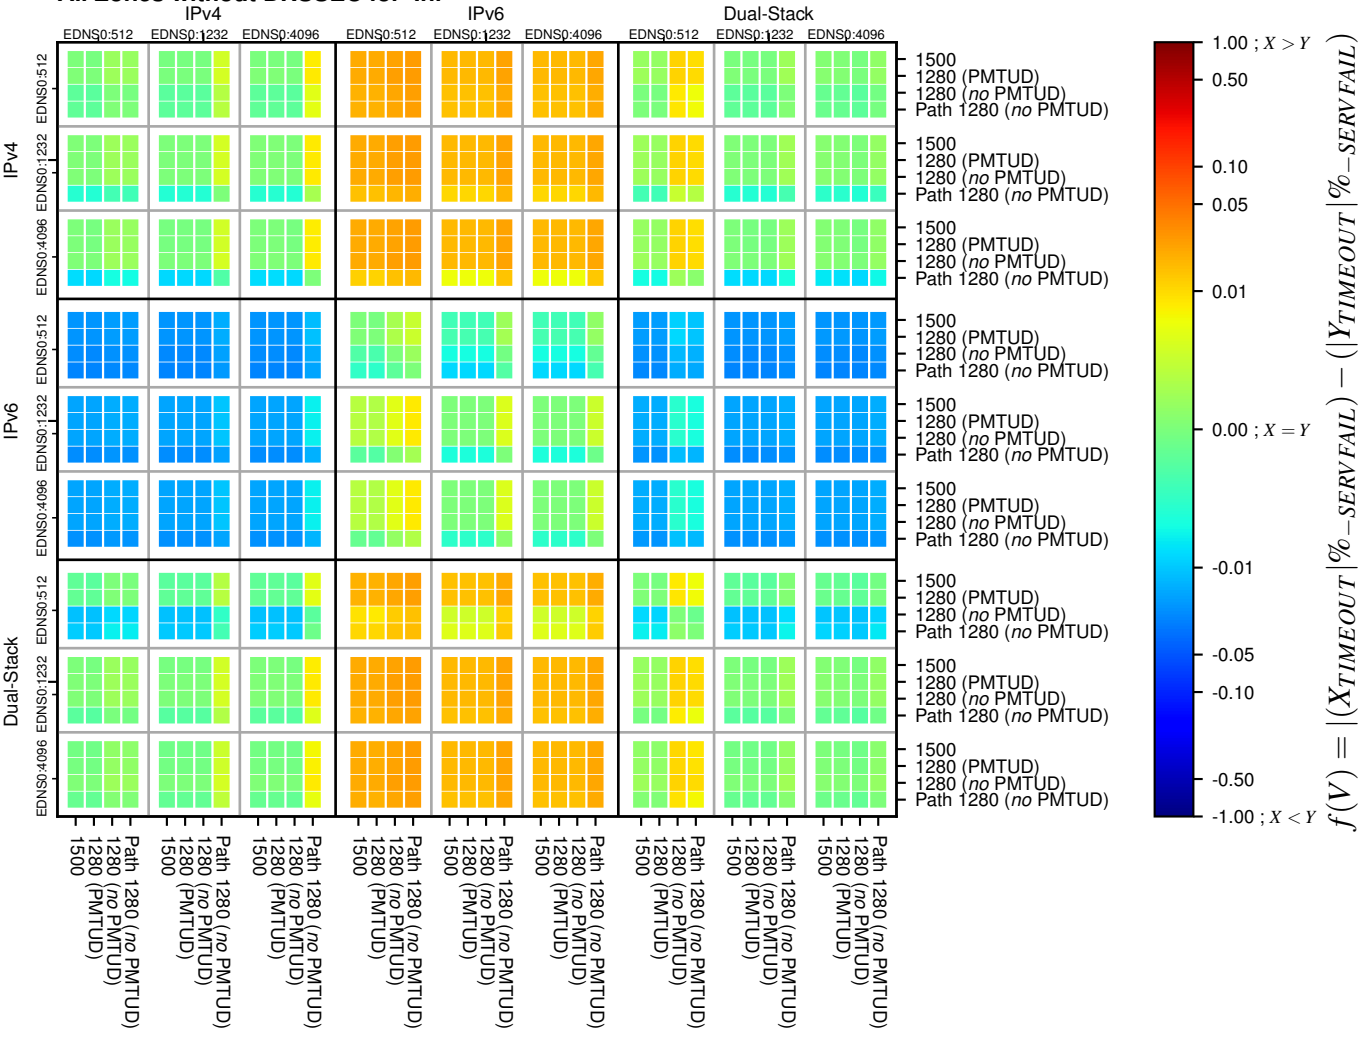

### All Zones without DNSSEC for '.nl'