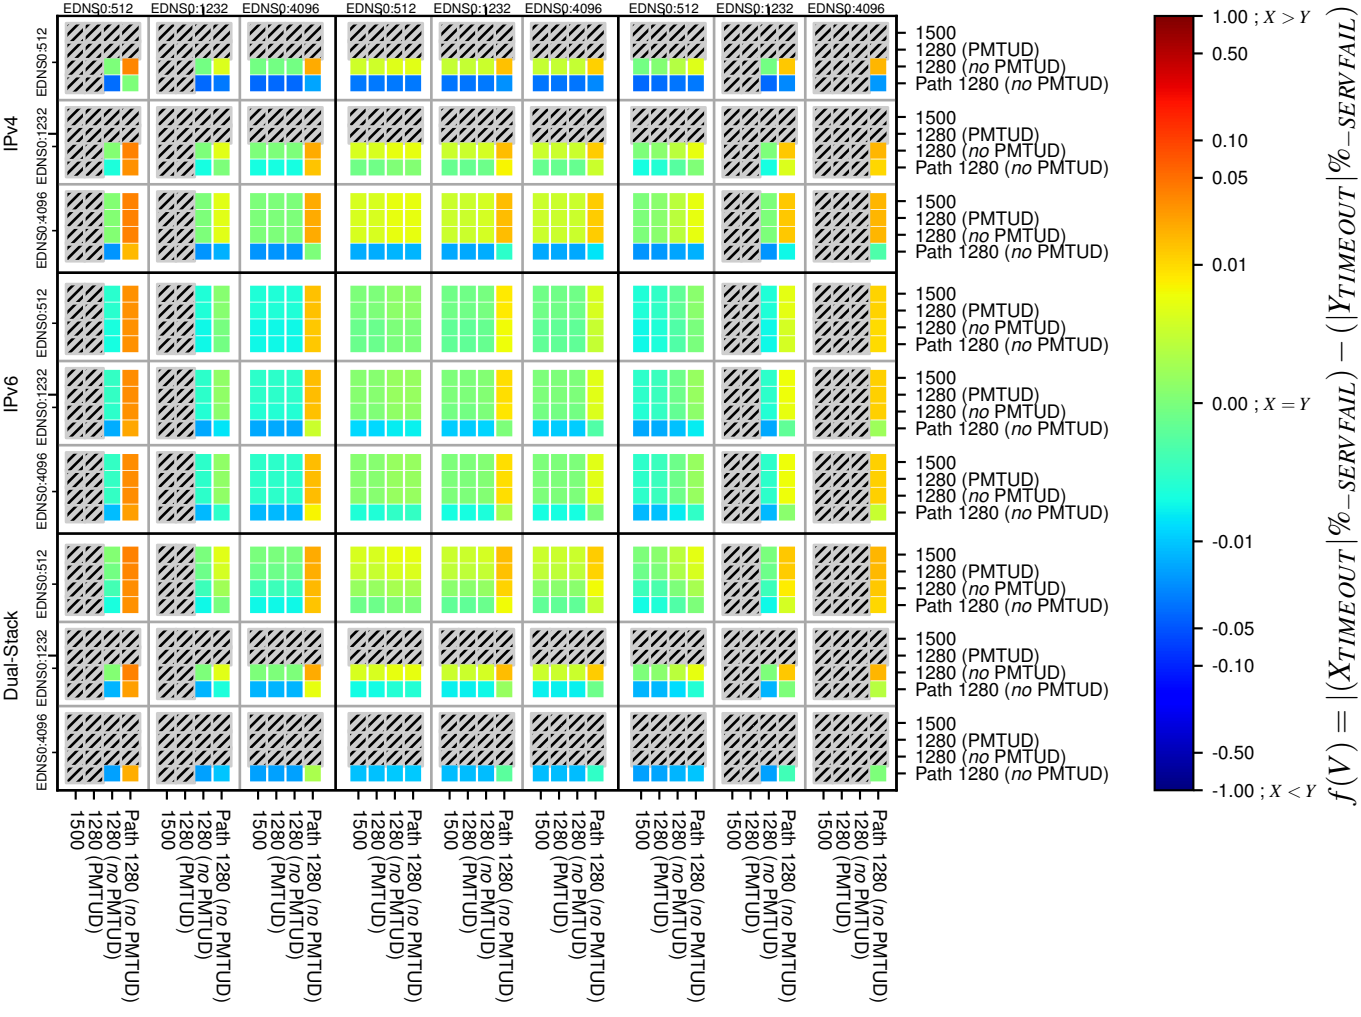

All Zones with DNSSEC for '.nl'