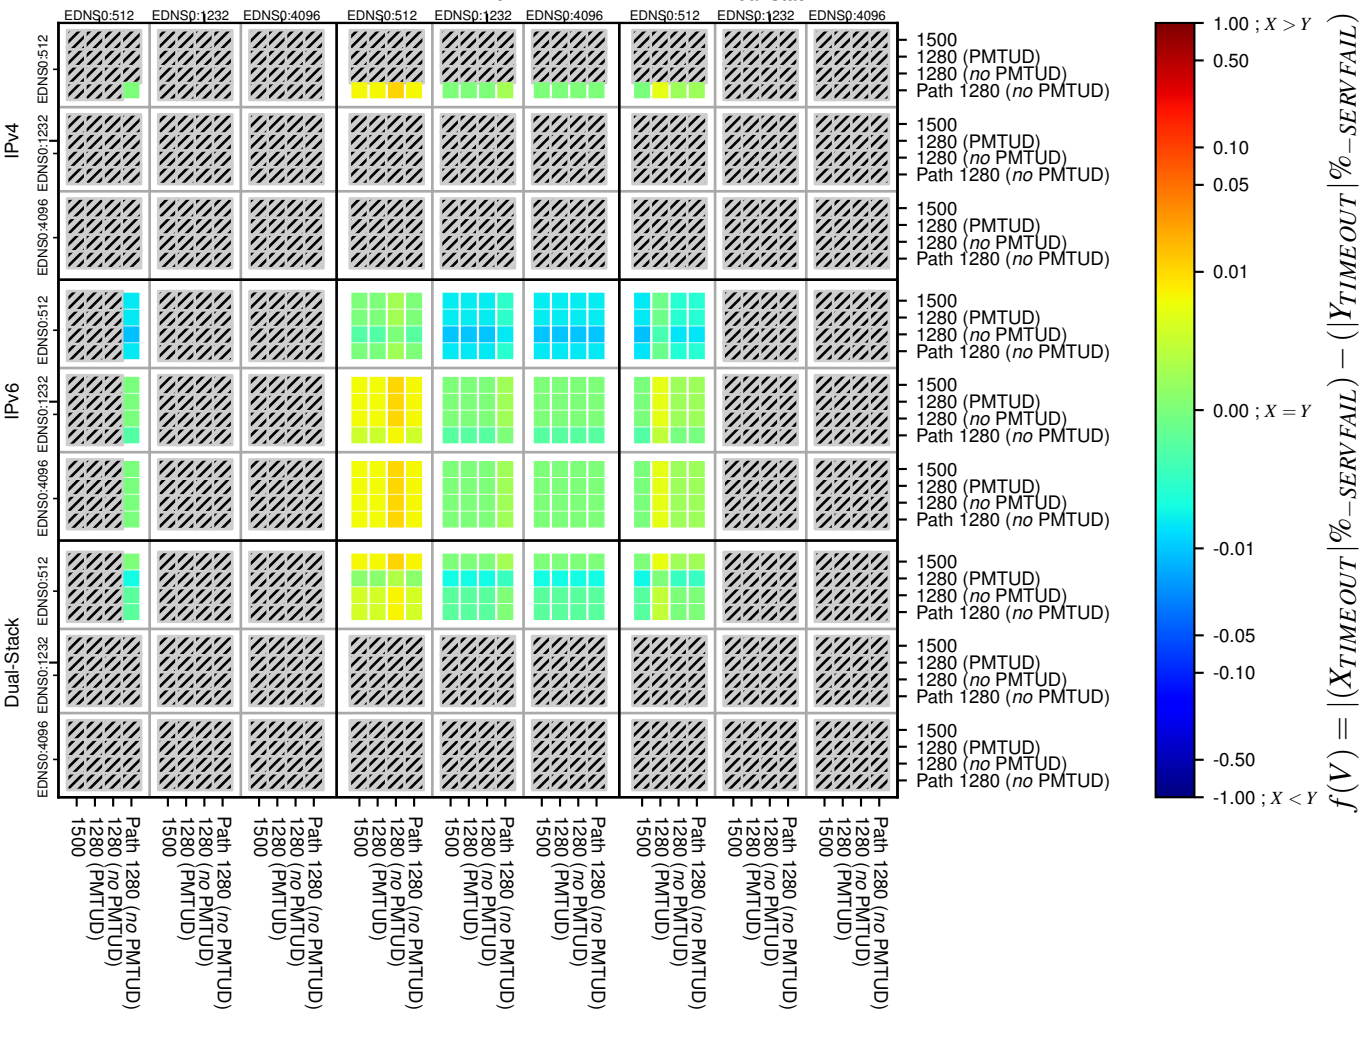

All Zones without DNSSEC for '.se'

All Zones with DNSSEC for '.se'

All Zones for '.se'