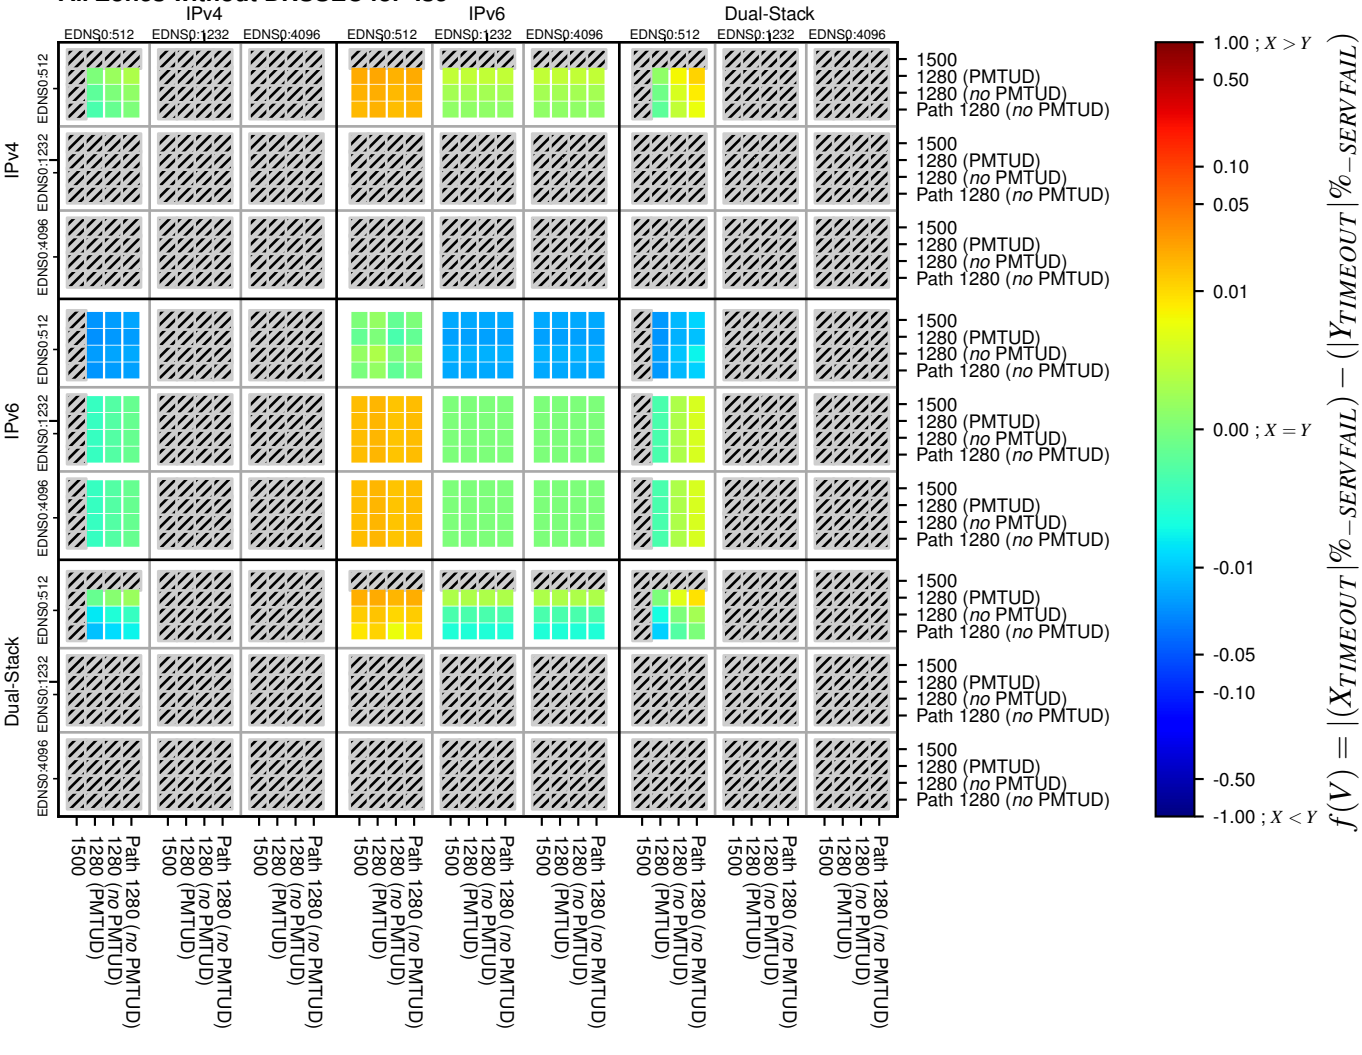

All Zones without DNSSEC for '.se'

All Zones with DNSSEC for '.se'

All Zones for '.se'