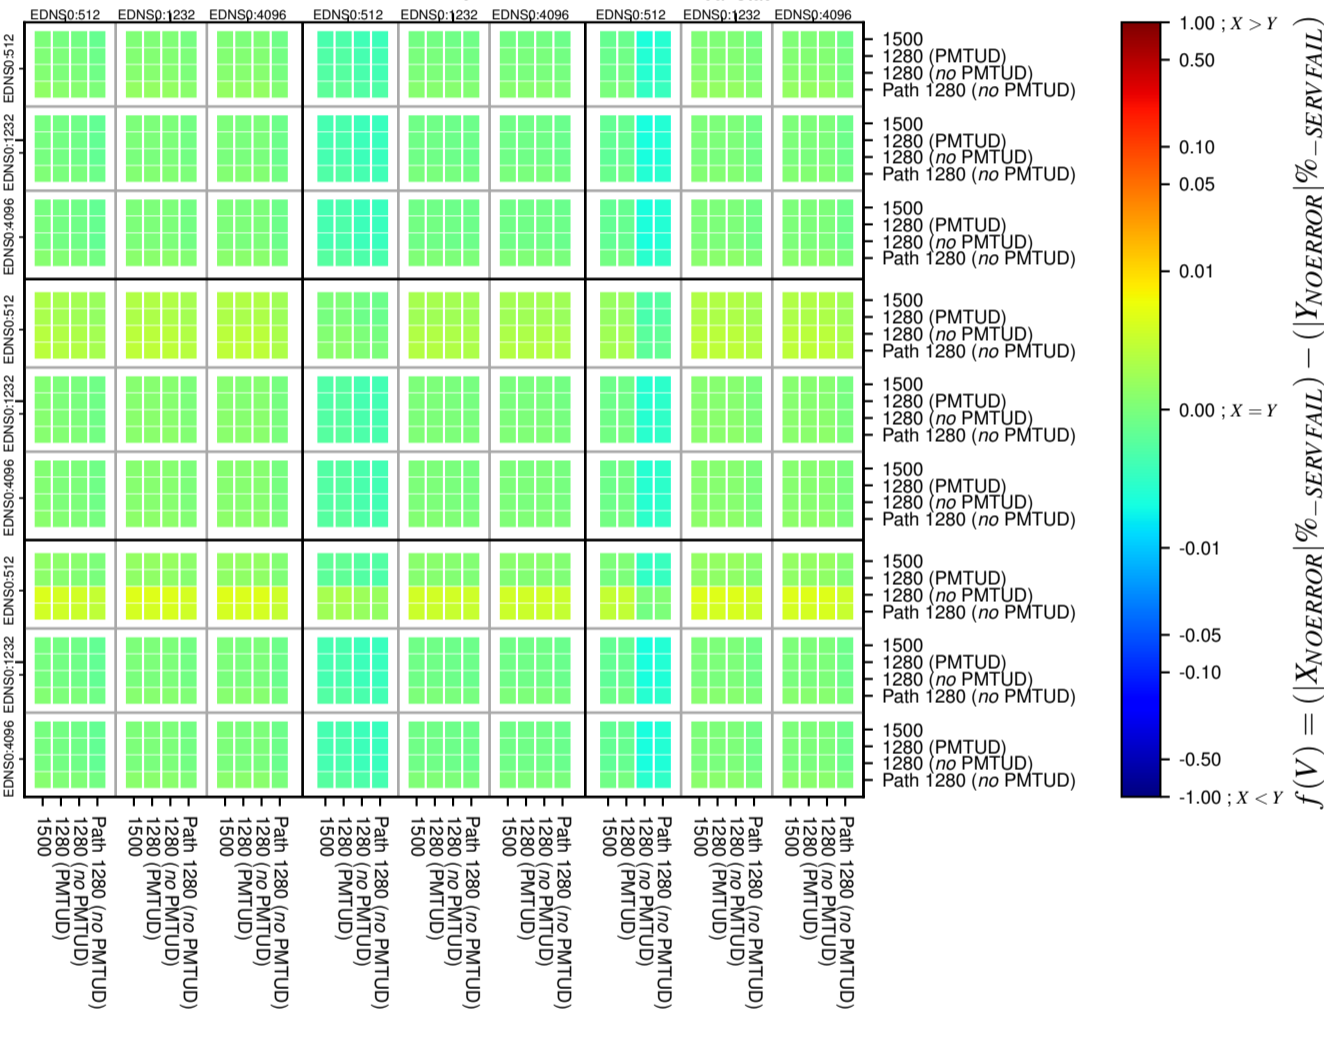

All Zones without DNSSEC for '.com'

All Zones with DNSSEC for '.com'

All Zones for '.com'

$$f(V) = (|X_{NOERROR}| \% - SERVFAIL) - (|Y_{NOERROR}| \% - SERVFAIL)$$

$$f(V) = (|X_{NOERROR}| \% - SERVFAIL) - (|Y_{NOERROR}| \% - SERVFAIL)$$

$$f(V) = (|X_{NOERROR}| \% - SERVFAIL) - (|Y_{NOERROR}| \% - SERVFAIL)$$