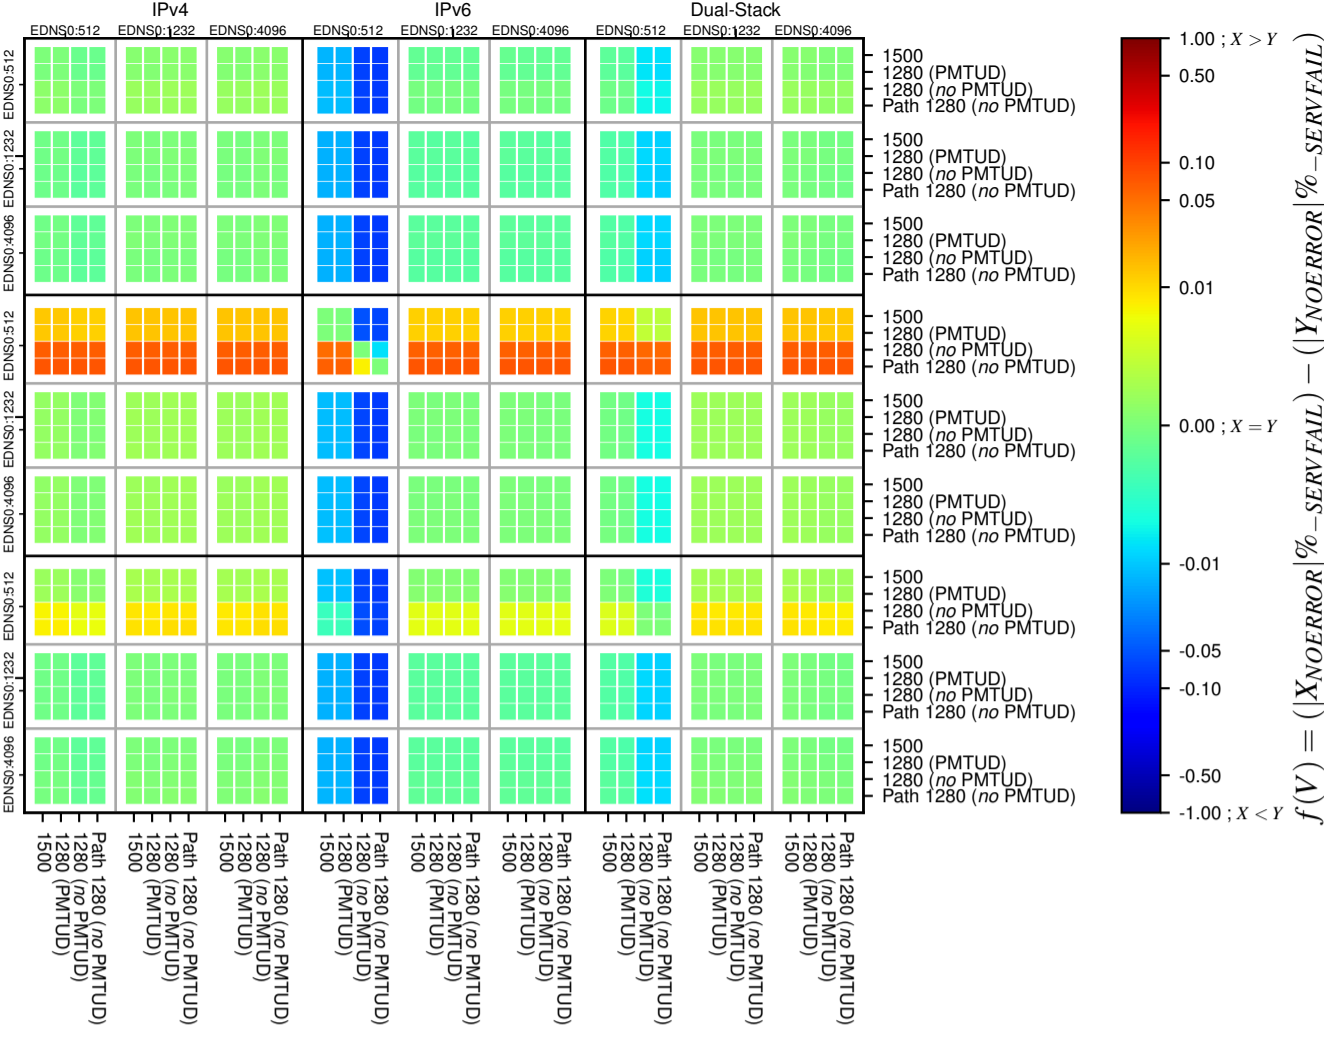

All Zones without DNSSEC for '.com'

All Zones with DNSSEC for '.com'

All Zones for '.com'

$$f(V) = (|X_{NOERROR}| \% - SERVFAIL) - (|Y_{NOERROR}| \% - SERVFAIL)$$

$$f(V) = (|X_{NOERROR}| \% - SERVFAIL) - (|Y_{NOERROR}| \% - SERVFAIL)$$

$$f(V) = (|X_{NOERROR}| \% - SERVFAIL) - (|Y_{NOERROR}| \% - SERVFAIL)$$