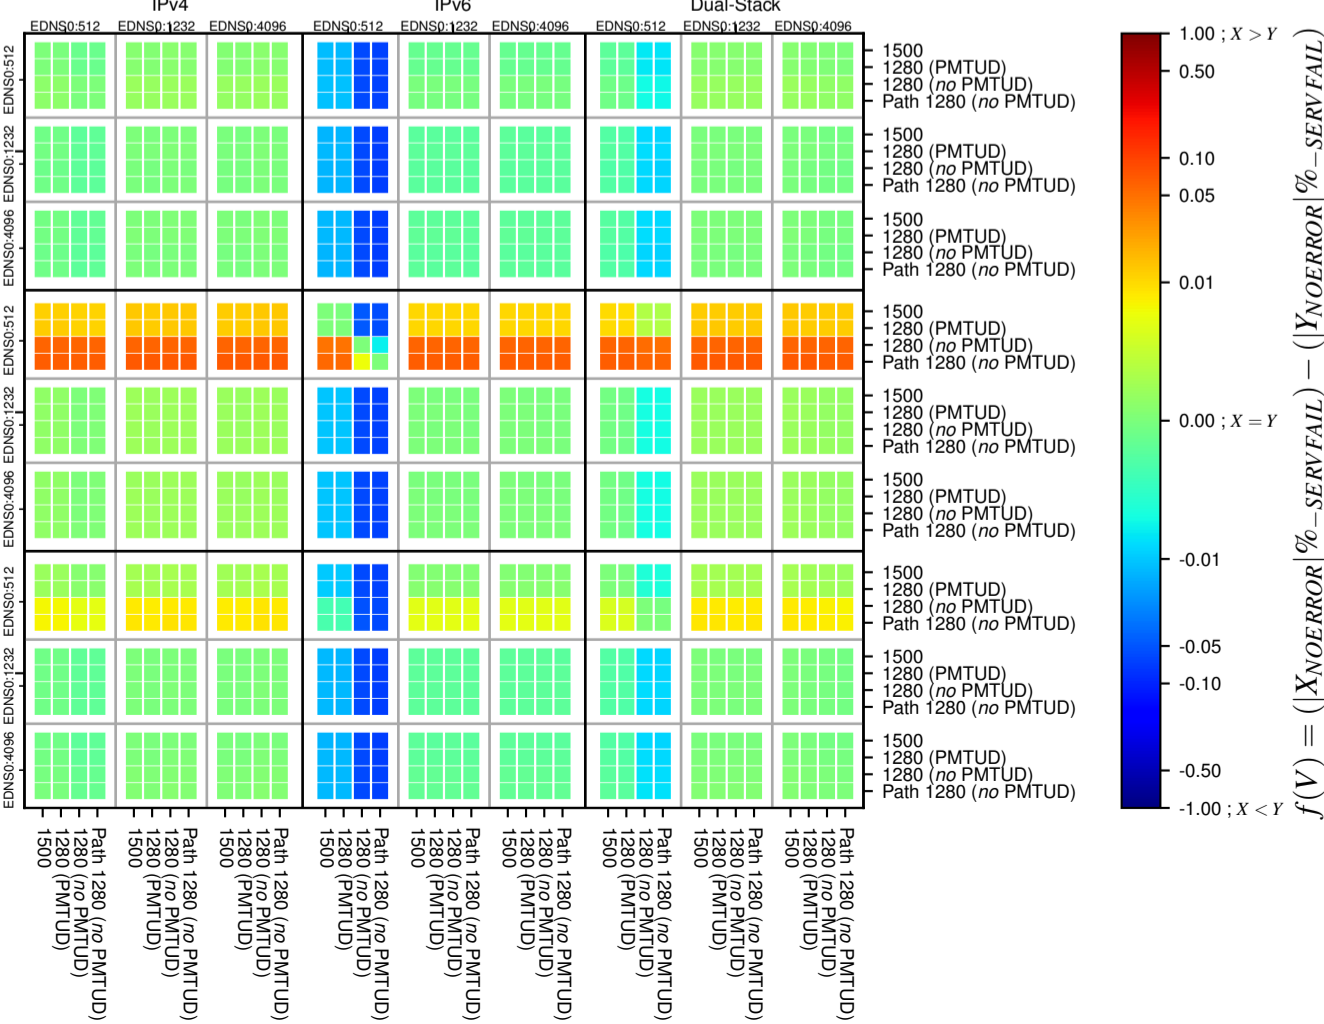

All Zones without DNSSEC for '.com'

All Zones with DNSSEC for '.com'

All Zones for '.com'

$$f(V) = (|X_{NOERROR}| \% - SERVFAIL) - (|Y_{NOERROR}| \% - SERVFAIL)$$

$$f(V) = (|X_{NOERROR}| \% - SERVFAIL) - (|Y_{NOERROR}| \% - SERVFAIL)$$

$$f(V) = (|X_{NOERROR}| \% - SERVFAIL) - (|Y_{NOERROR}| \% - SERVFAIL)$$