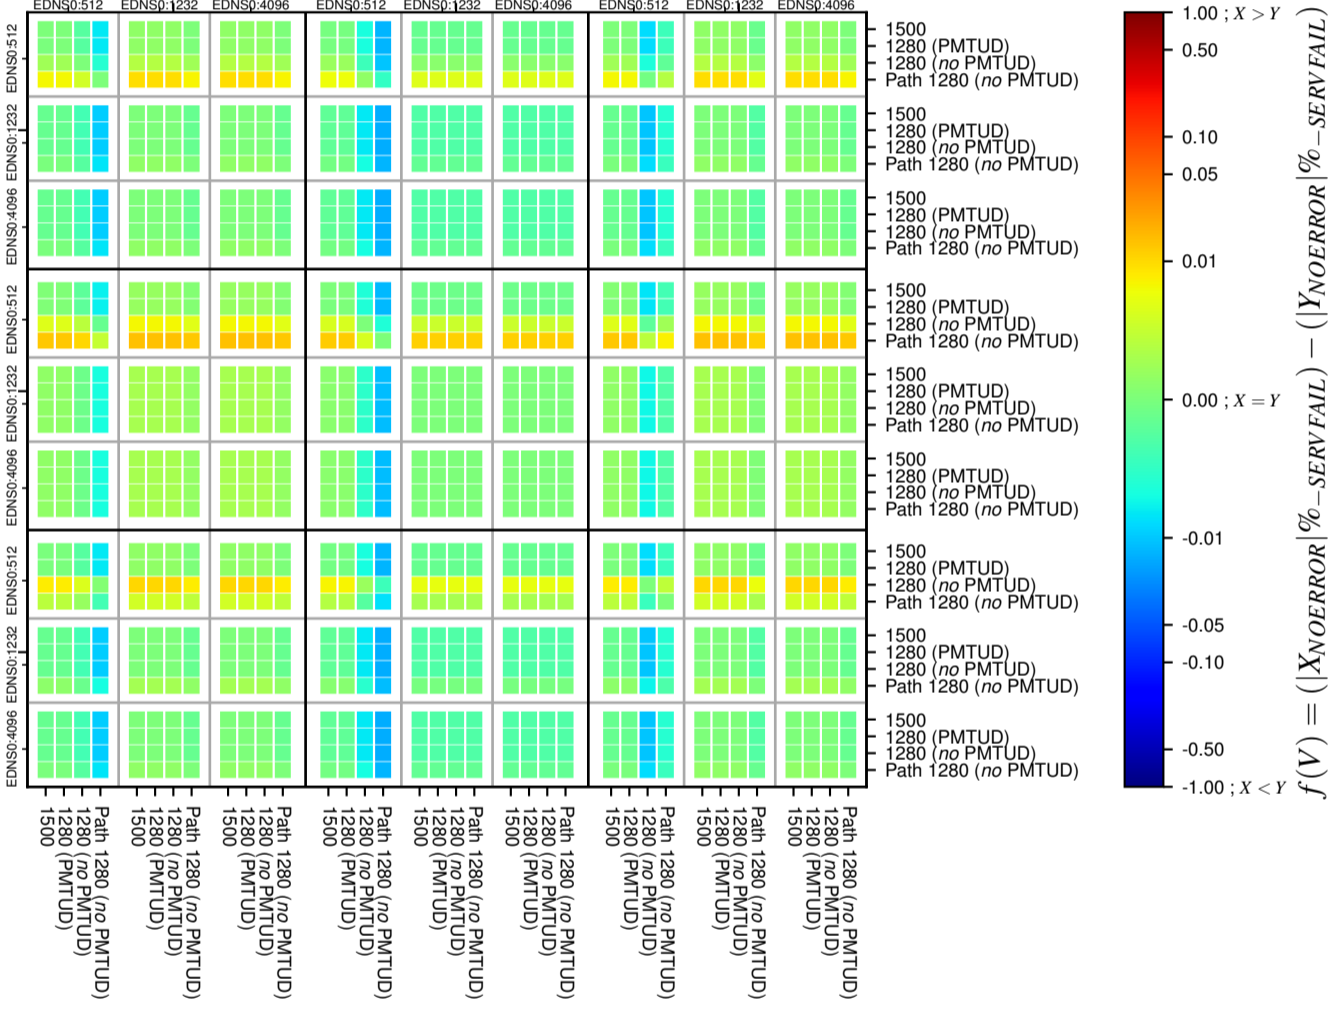

All Zones with DNSSEC for '.de'