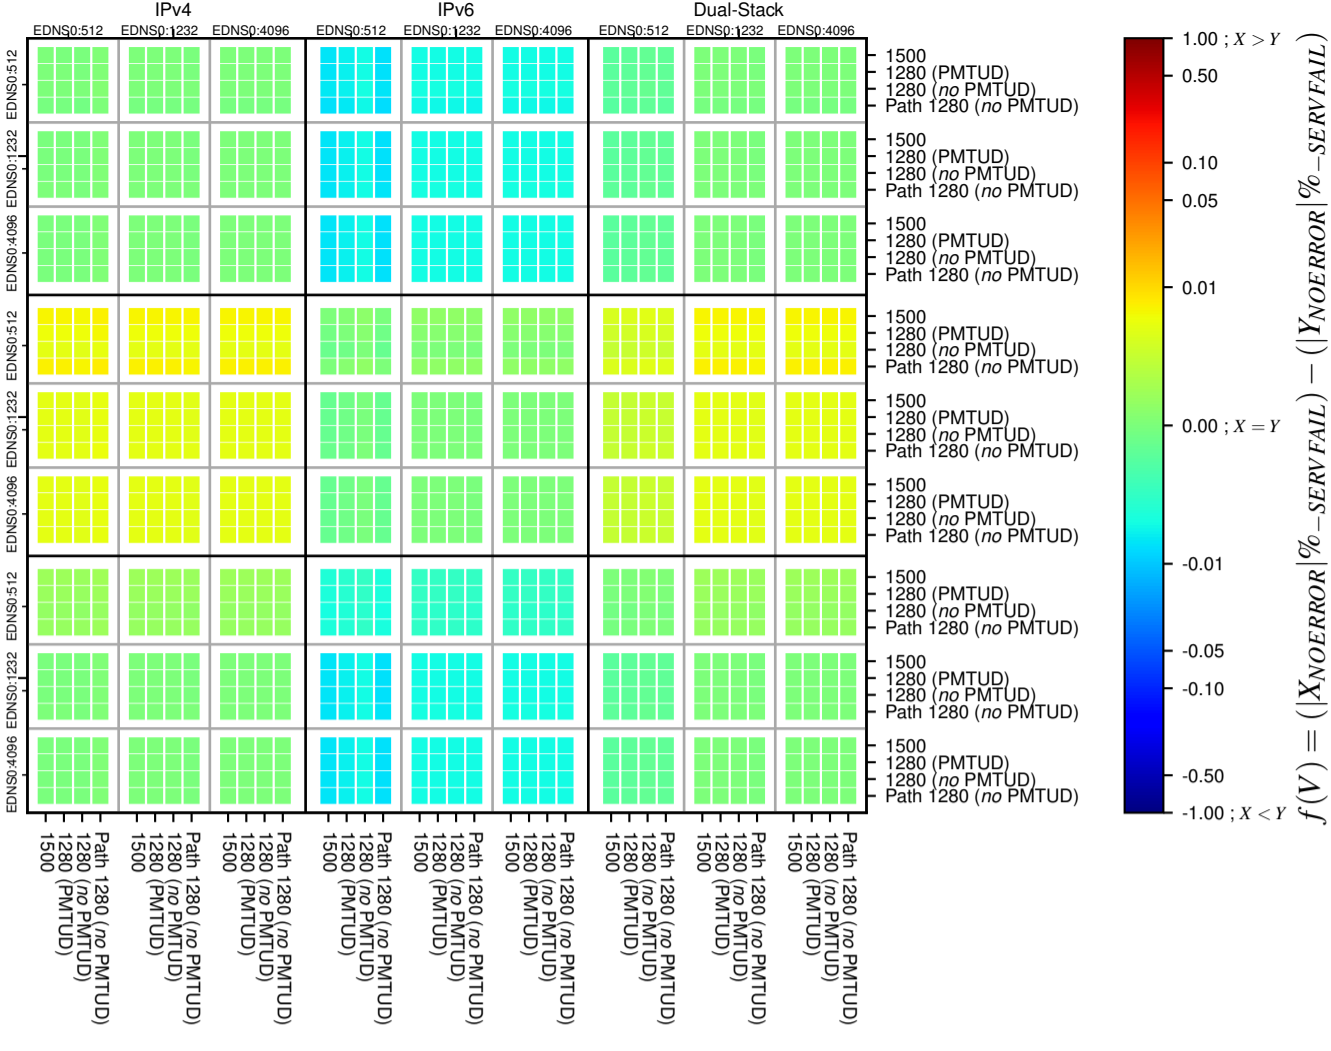

### All Zones without DNSSEC for '.de'