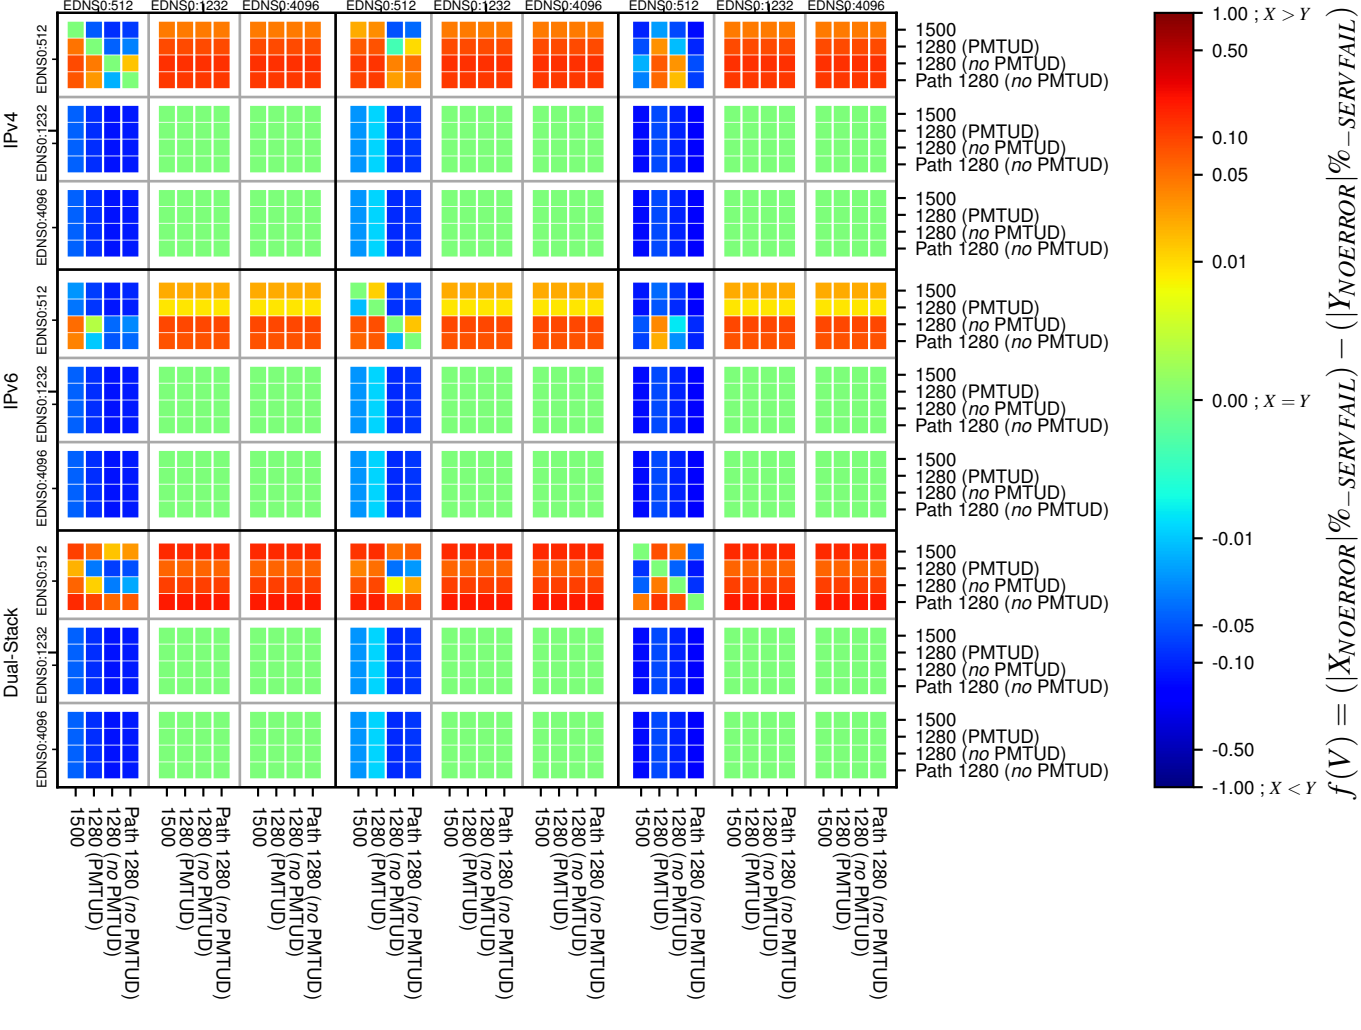

All Zones without DNSSEC for '.jp'

All Zones with DNSSEC for '.jp'

All Zones for '.jp'

$$f(V) = (|X_{NOERROR}| \% - SERVFAIL) - (|Y_{NOERROR}| \% - SERVFAIL)$$

$$f(V) = (|X_{NOERROR}| \% - SERVFAIL) - (|Y_{NOERROR}| \% - SERVFAIL)$$

$$f(V) = (|X_{NOERROR}| \% - SERVFAIL) - (|Y_{NOERROR}| \% - SERVFAIL)$$