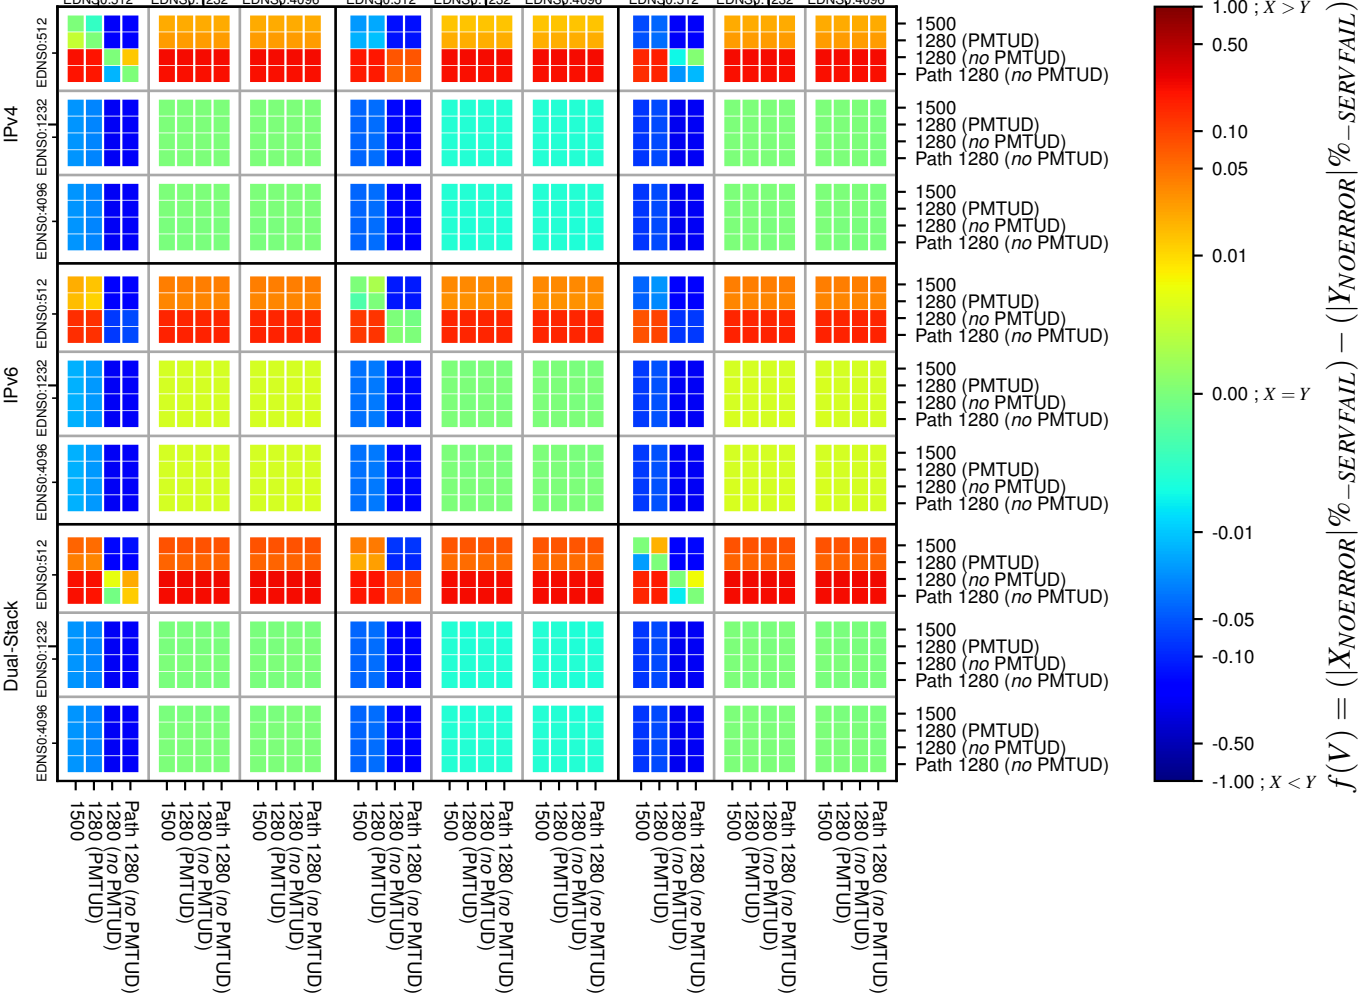

All Zones without DNSSEC for '.jp'

All Zones with DNSSEC for '.jp'

All Zones for '.jp'

$$f(V) = (|X_{NOERROR}| \% - SERVFAIL) - (|Y_{NOERROR}| \% - SERVFAIL)$$

$$f(V) = (|X_{NOERROR}| \% - SERVFAIL) - (|Y_{NOERROR}| \% - SERVFAIL)$$

$$f(V) = (|X_{NOERROR}| \% - SERVFAIL) - (|Y_{NOERROR}| \% - SERVFAIL)$$