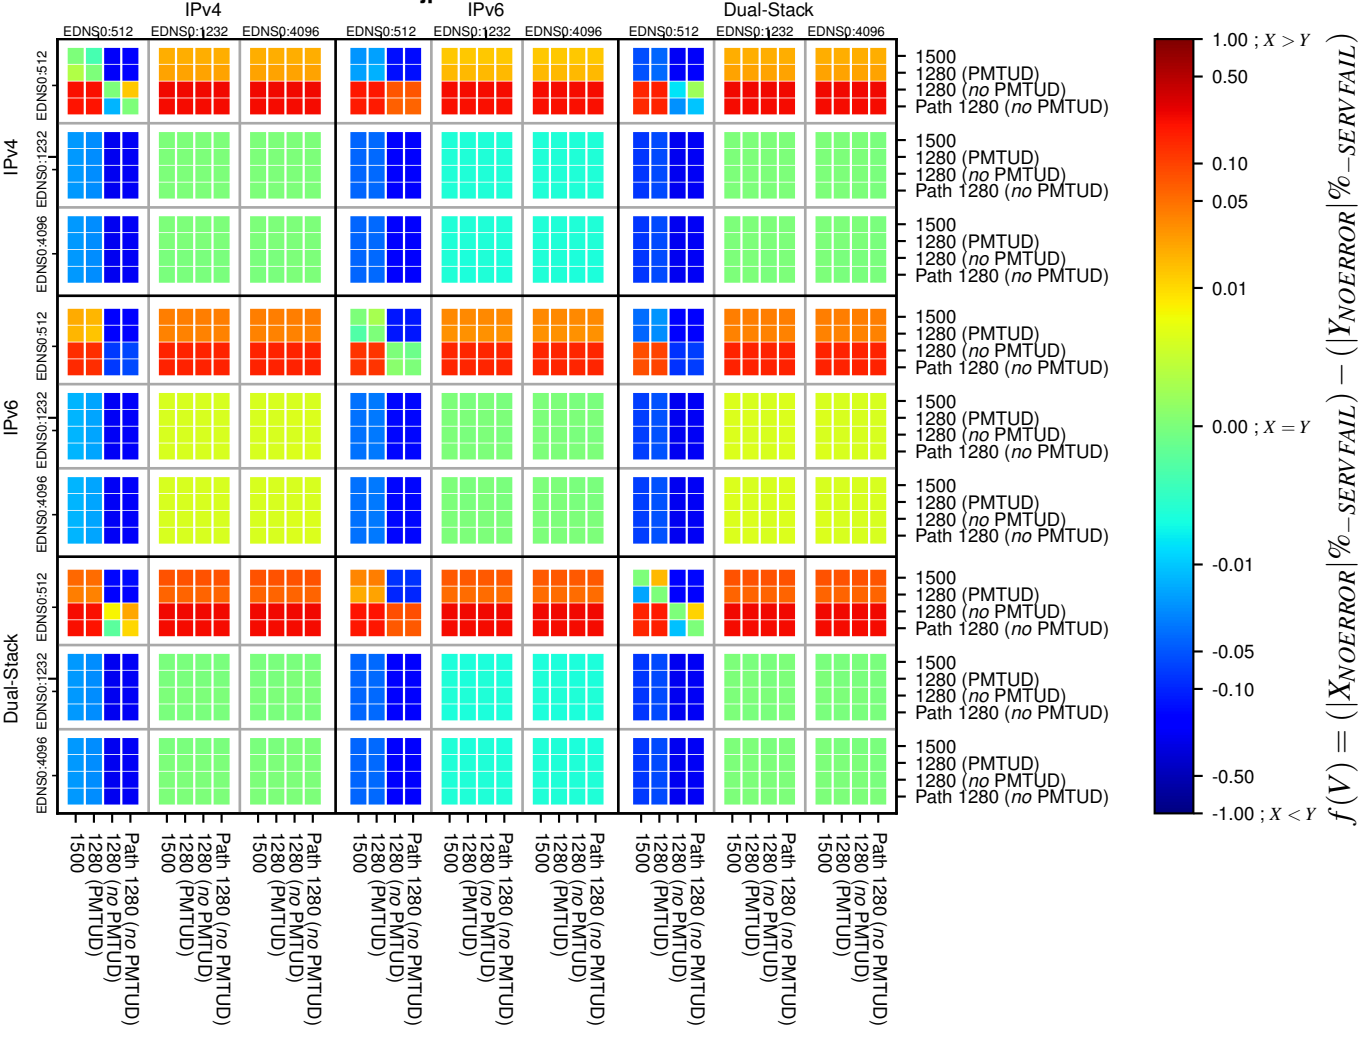

All Zones without DNSSEC for '.jp'

All Zones with DNSSEC for '.jp'

All Zones for '.jp'

$$f(V) = (|X_{NOERROR}| \% - SERVFAIL) - (|Y_{NOERROR}| \% - SERVFAIL)$$

$$f(V) = (|X_{NOERROR}| \% - SERVFAIL) - (|Y_{NOERROR}| \% - SERVFAIL)$$

$$f(V) = (|X_{NOERROR}| \% - SERVFAIL) - (|Y_{NOERROR}| \% - SERVFAIL)$$