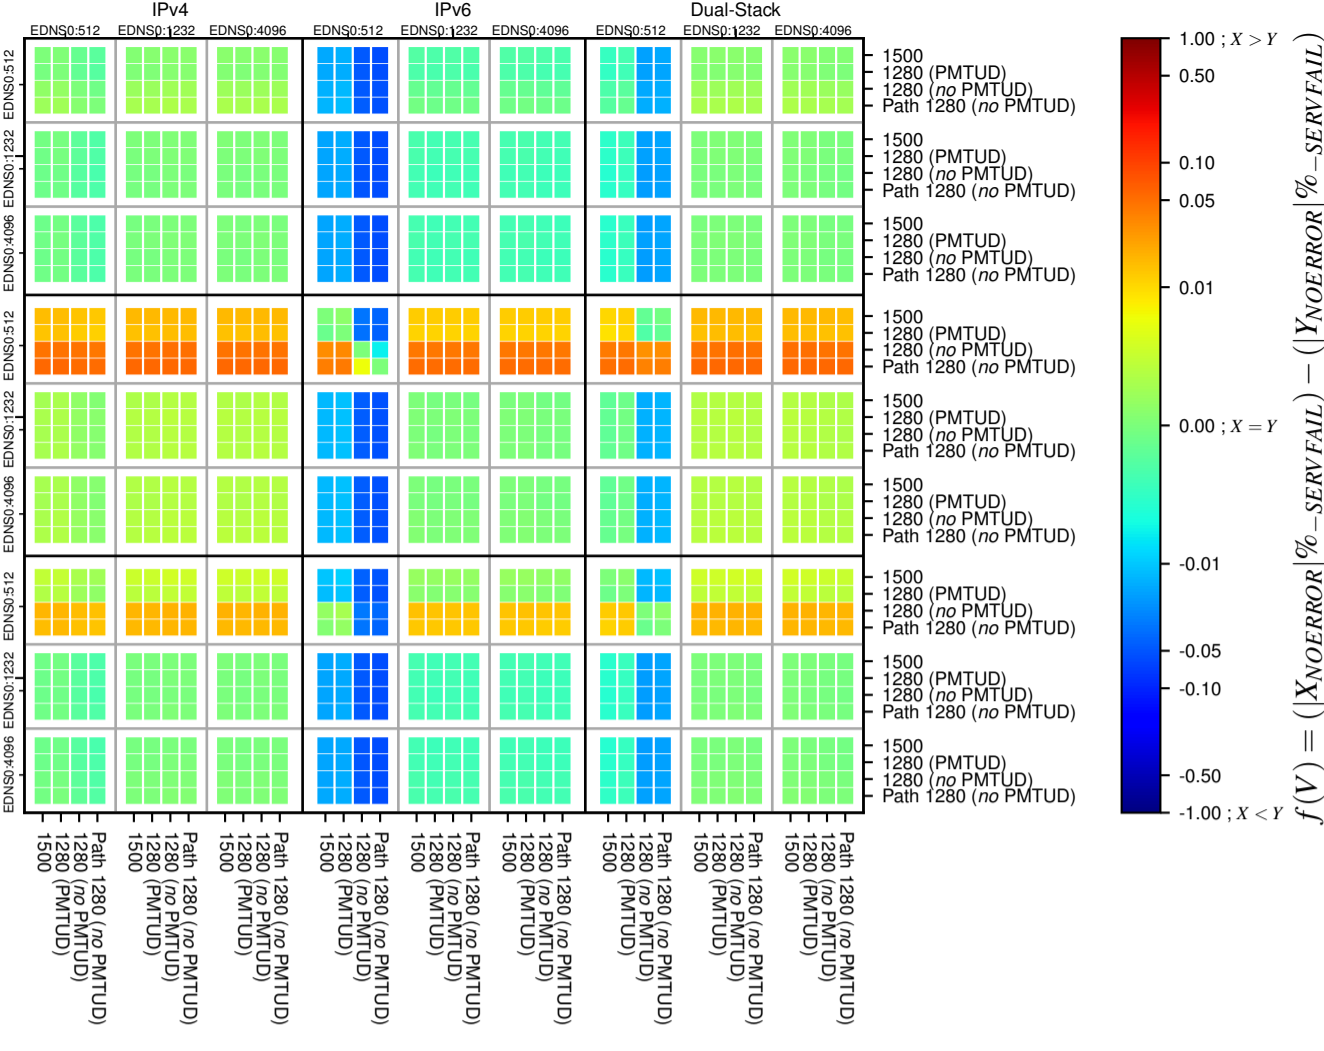

### All Zones without DNSSEC for '.net'

### All Zones with DNSSEC for '.net'