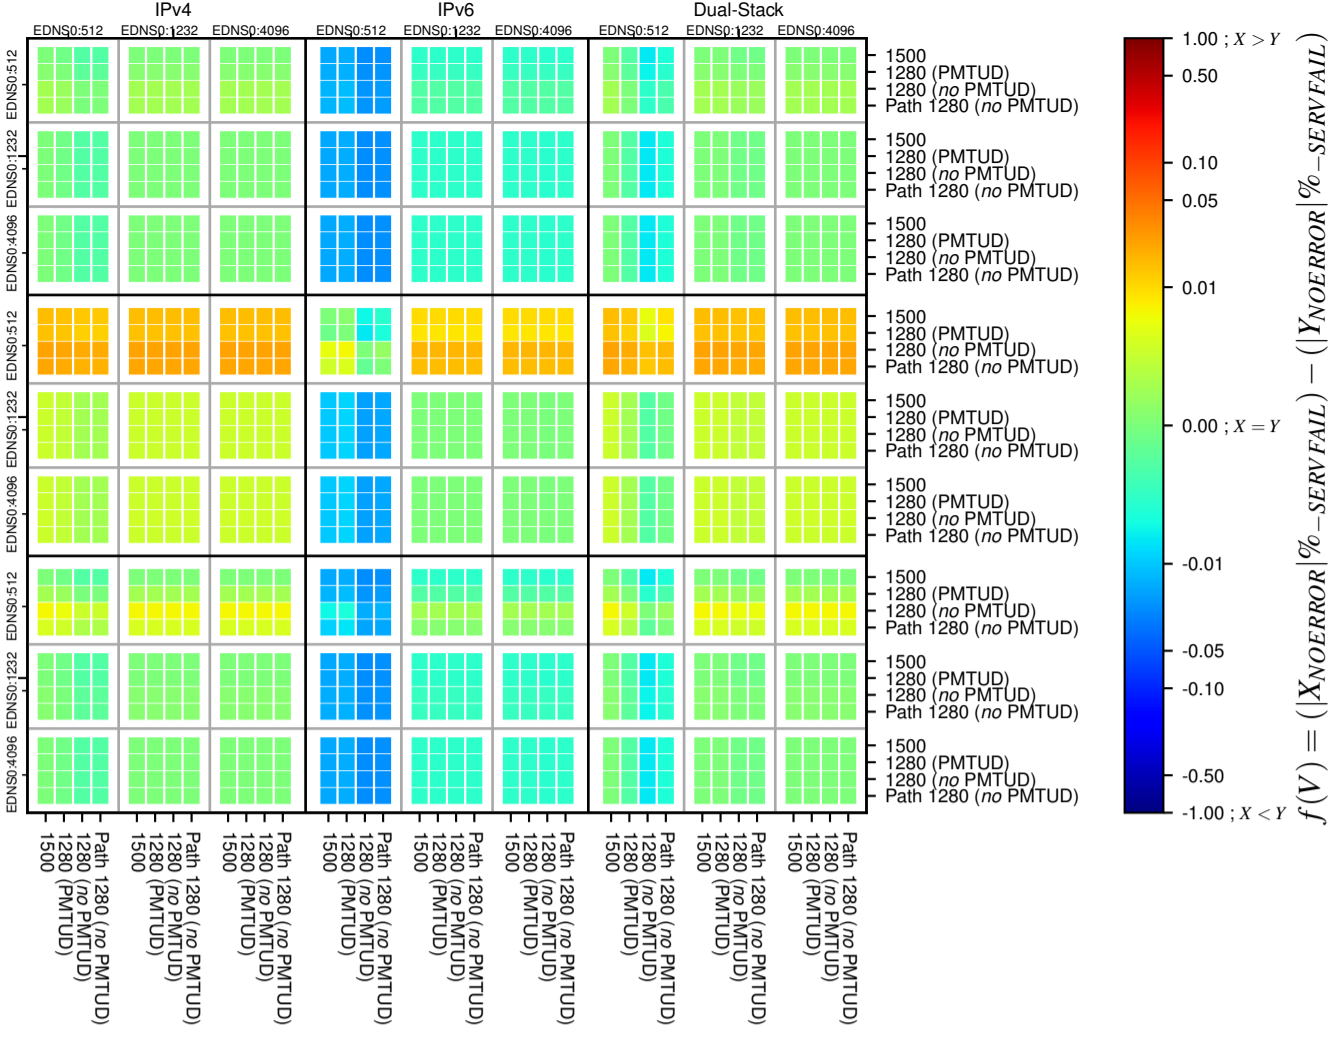

All Zones without DNSSEC for '.se'

All Zones with DNSSEC for '.se'

All Zones for '.se'