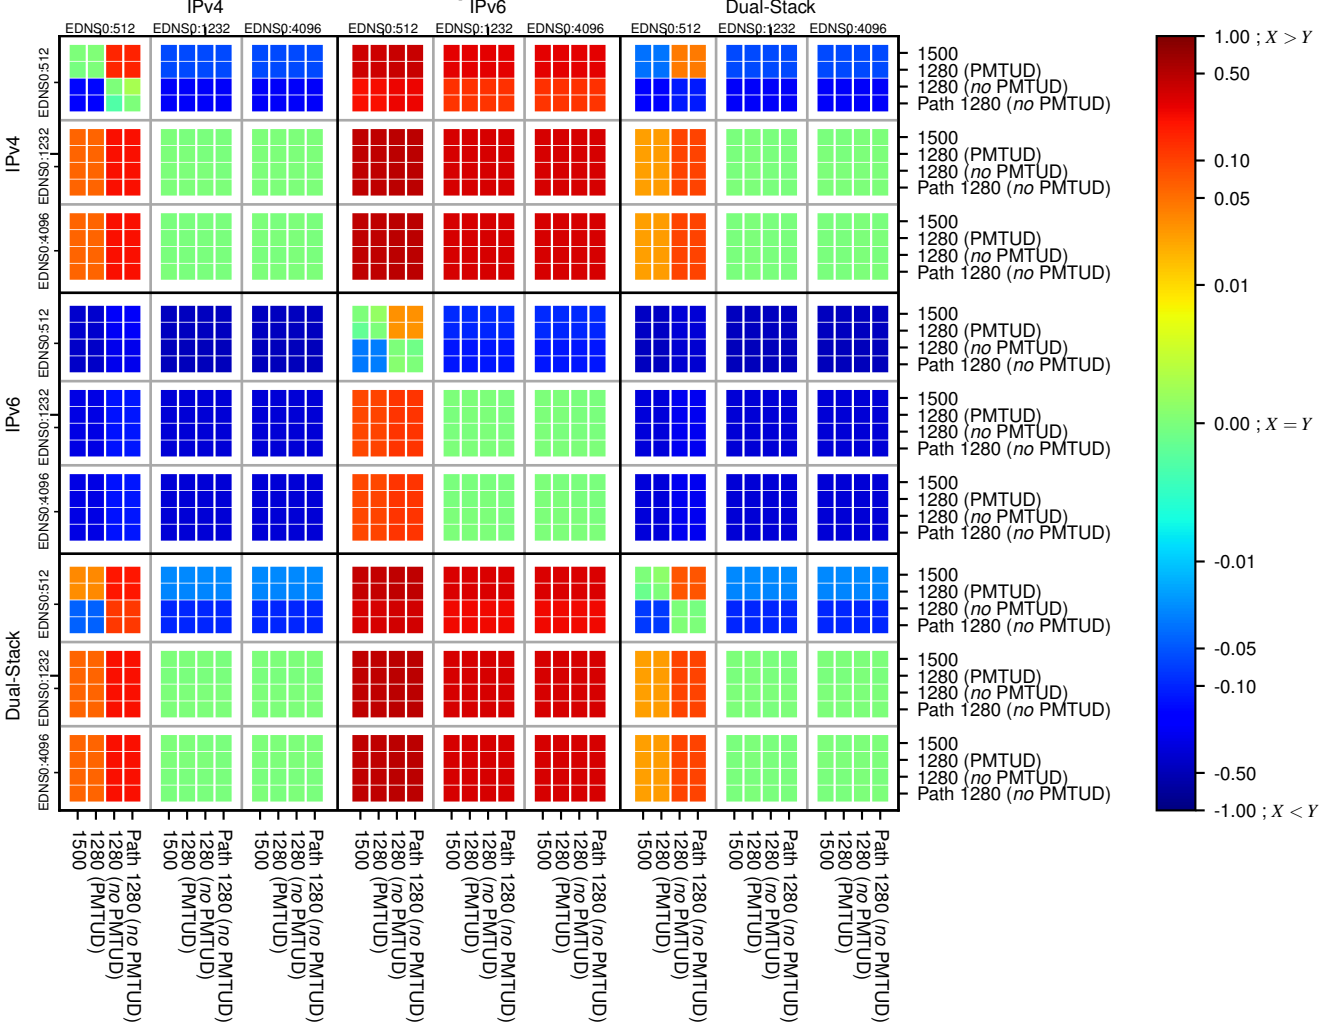

### All Zones without DNSSEC for '.all.psl.domains'

### All Zones with DNSSEC for '.all.psl.domains'

### All Zones for '.all.psl.domains'

$$f(V) = |X_{SERVFAIL}| \% - |Y_{SERVFAIL}| \%$$

$$f(V) = |X_{SERVFAIL}| \% - |Y_{SERVFAIL}| \%$$

$$f(V) = |X_{SERVFAIL}| \% - |Y_{SERVFAIL}| \%$$