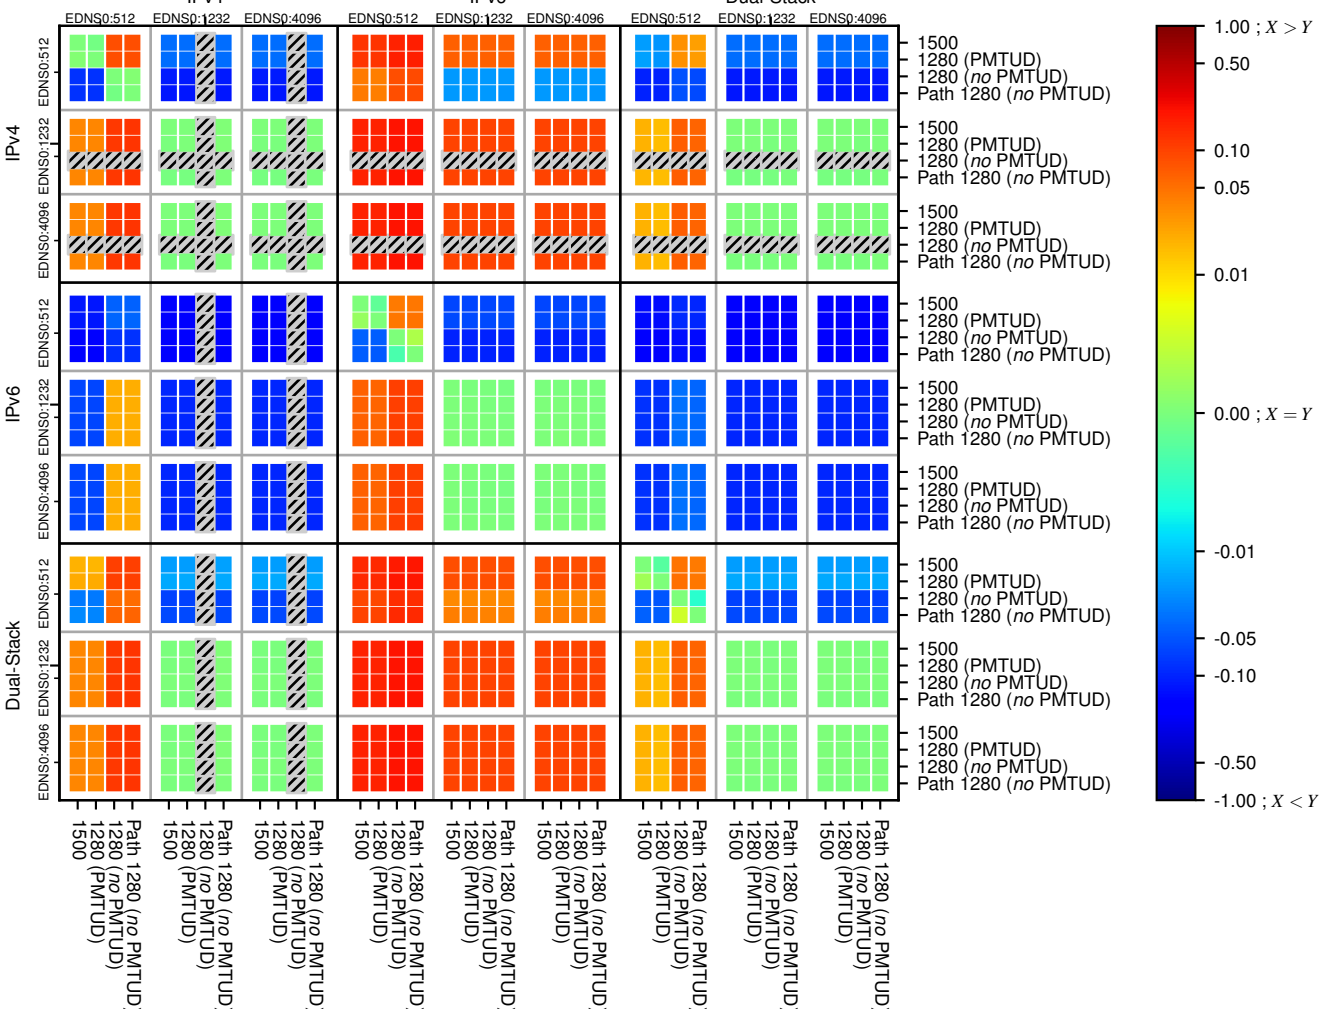

### All Zones without DNSSEC for '.all.psl.domains'

### All Zones with DNSSEC for '.all.psl.domains'

### All Zones for '.all.psl.domains'

$$f(V) = |X_{SERVFAIL}| \% - |Y_{SERVFAIL}| \%$$

$$f(V) = |X_{SERVFAIL}| \% - |Y_{SERVFAIL}| \%$$

$$f(V) = |X_{SERVFAIL}| \% - |Y_{SERVFAIL}| \%$$