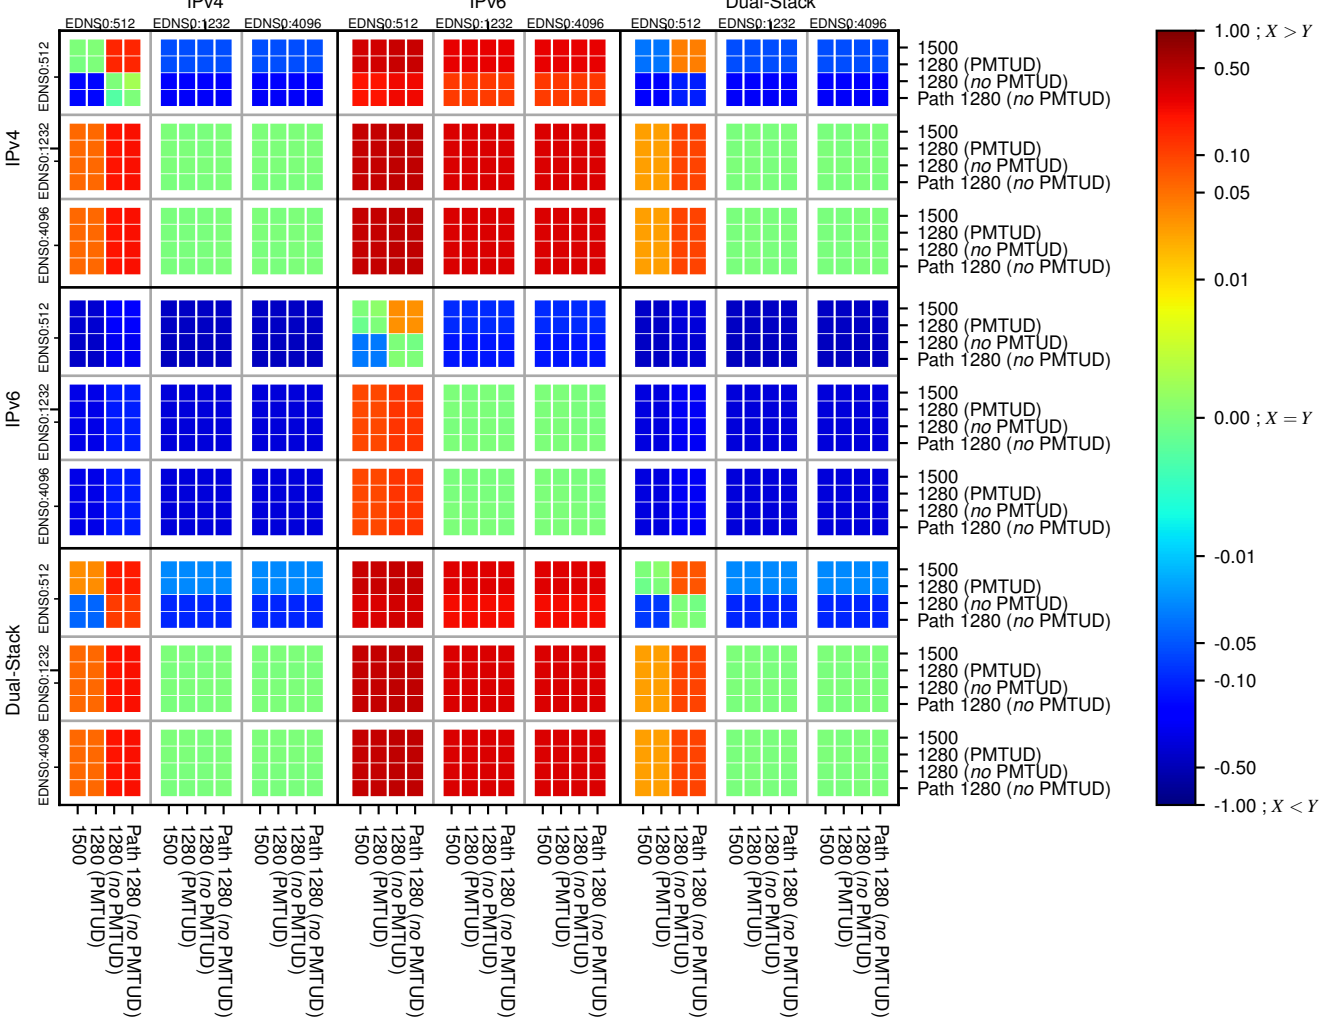

### All Zones without DNSSEC for '.all.psl.domains'

### All Zones with DNSSEC for '.all.psl.domains'

### All Zones for '.all.psl.domains'

$$f(V) = |X_{SERVFAIL}| \% - |Y_{SERVFAIL}| \%$$

$$f(V) = |X_{SERVFAIL}| \% - |Y_{SERVFAIL}| \%$$

$$f(V) = |X_{SERVFAIL}| \% - |Y_{SERVFAIL}| \%$$