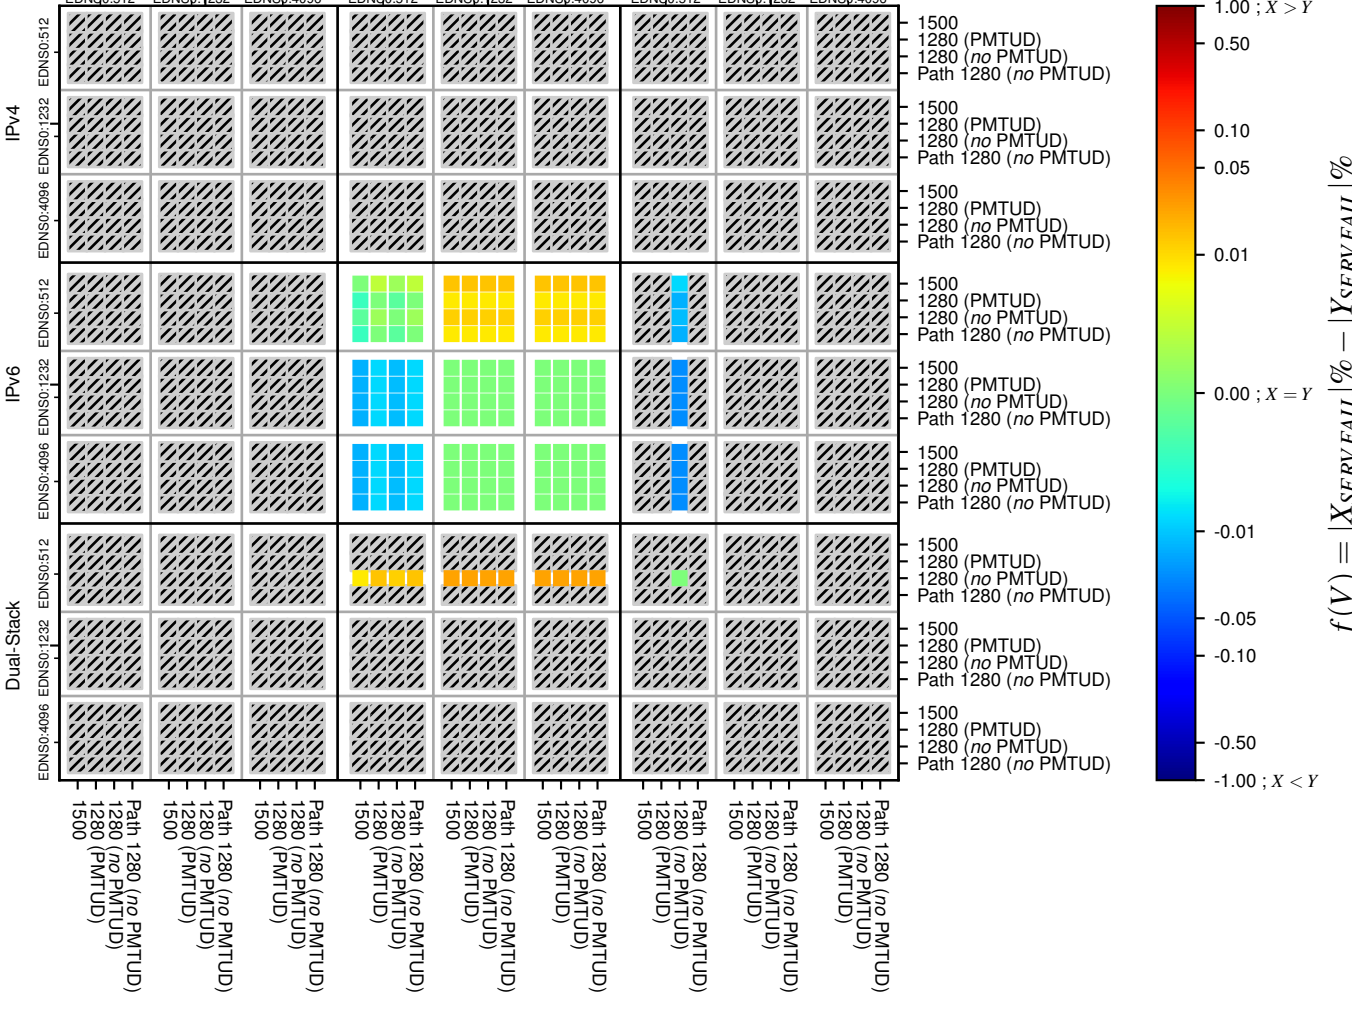

All Zones without DNSSEC for '.jp'

All Zones with DNSSEC for '.jp'

All Zones for '.jp'