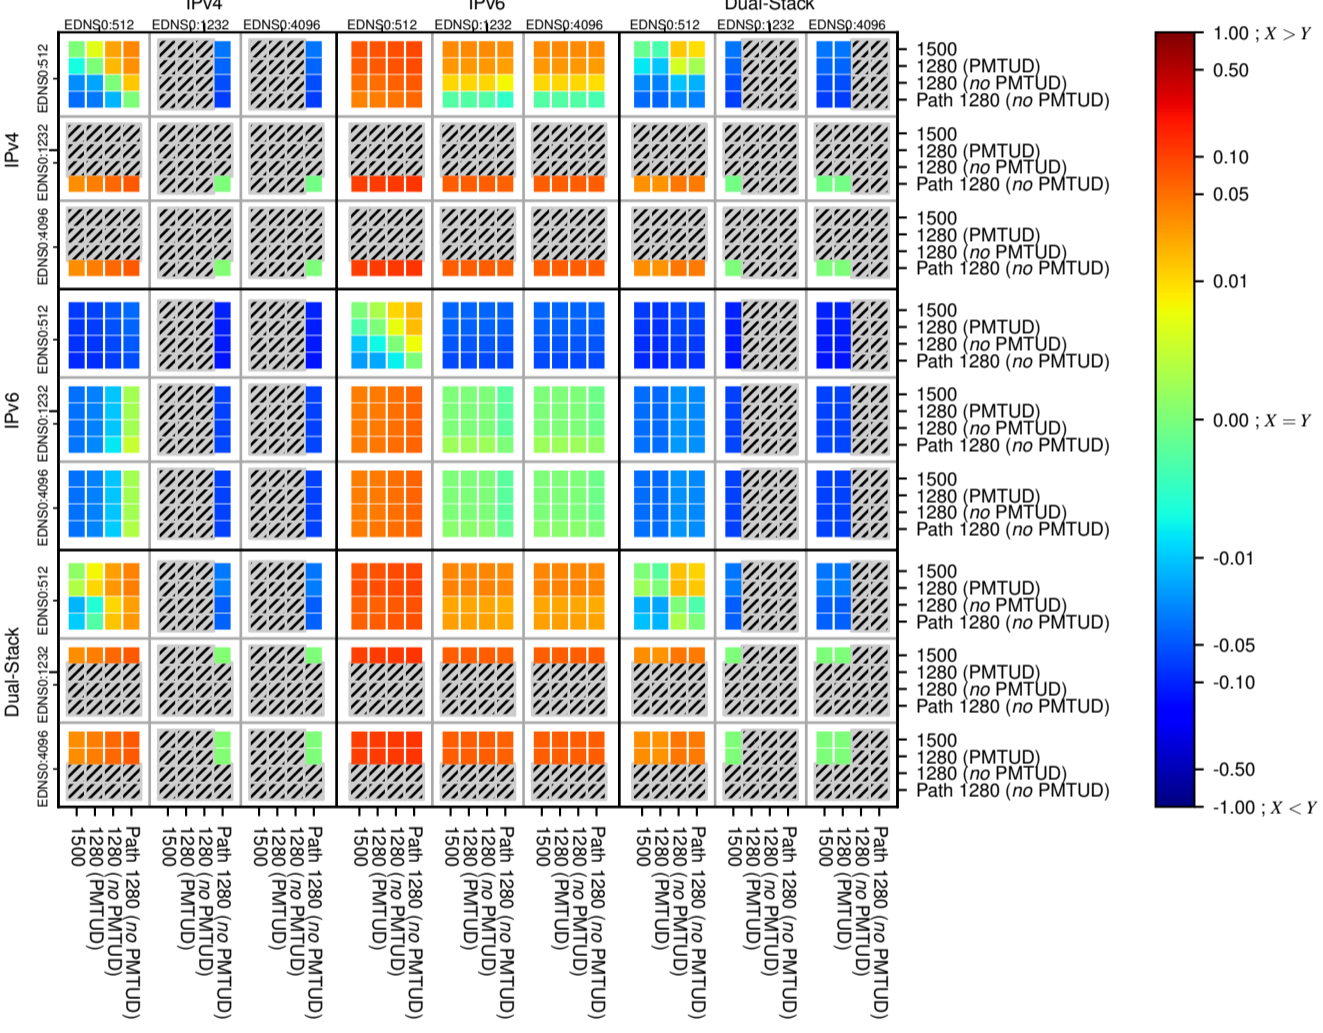

All Zones with DNSSEC for '.nl'