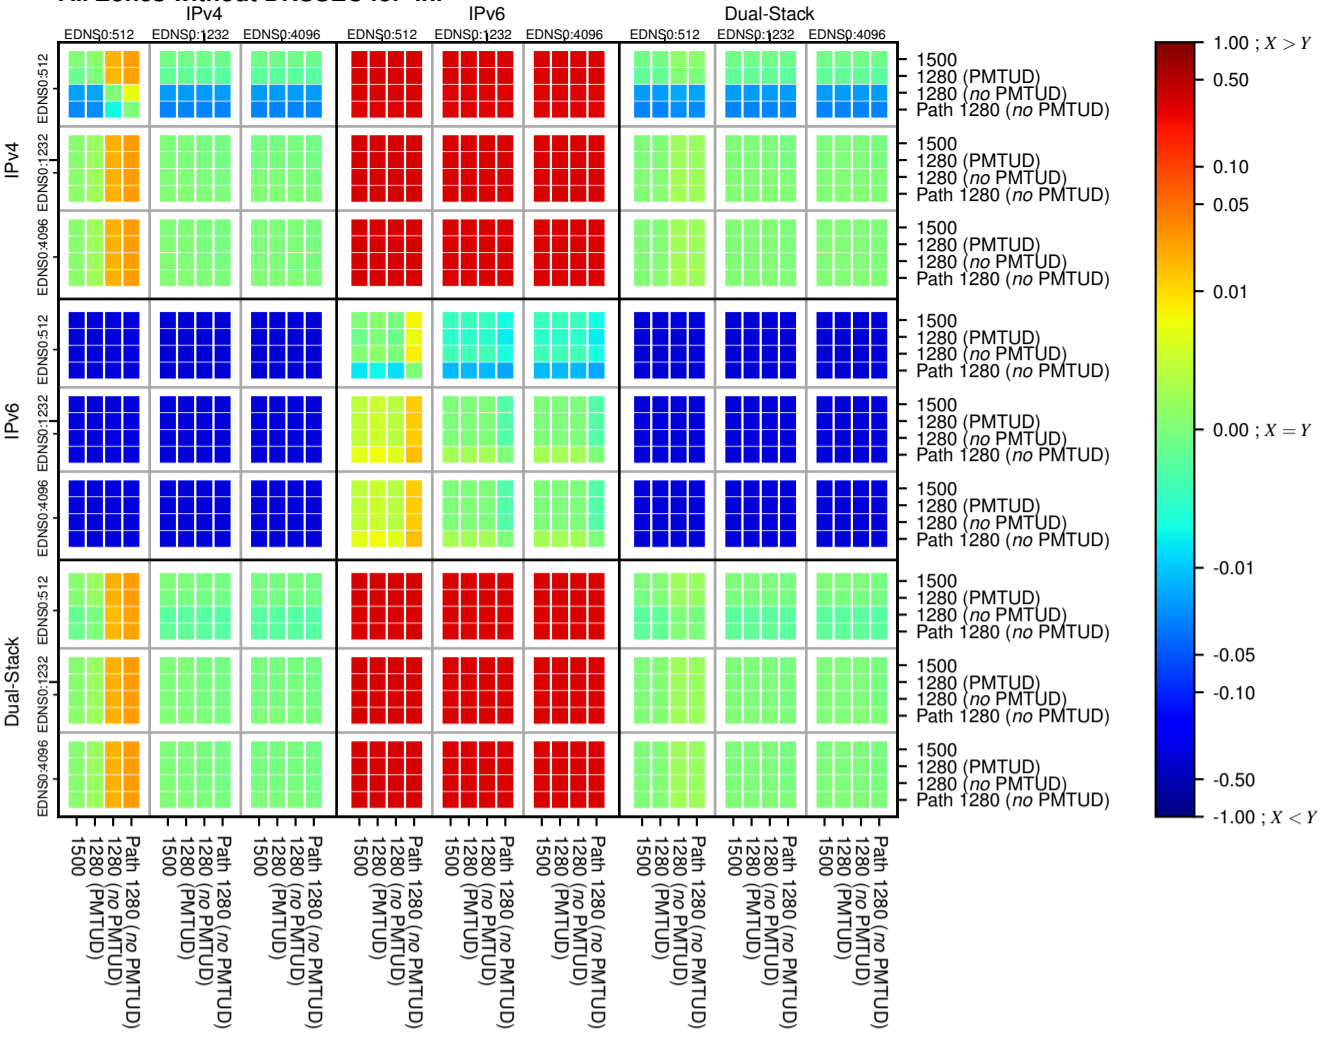

### All Zones without DNSSEC for '.nl'