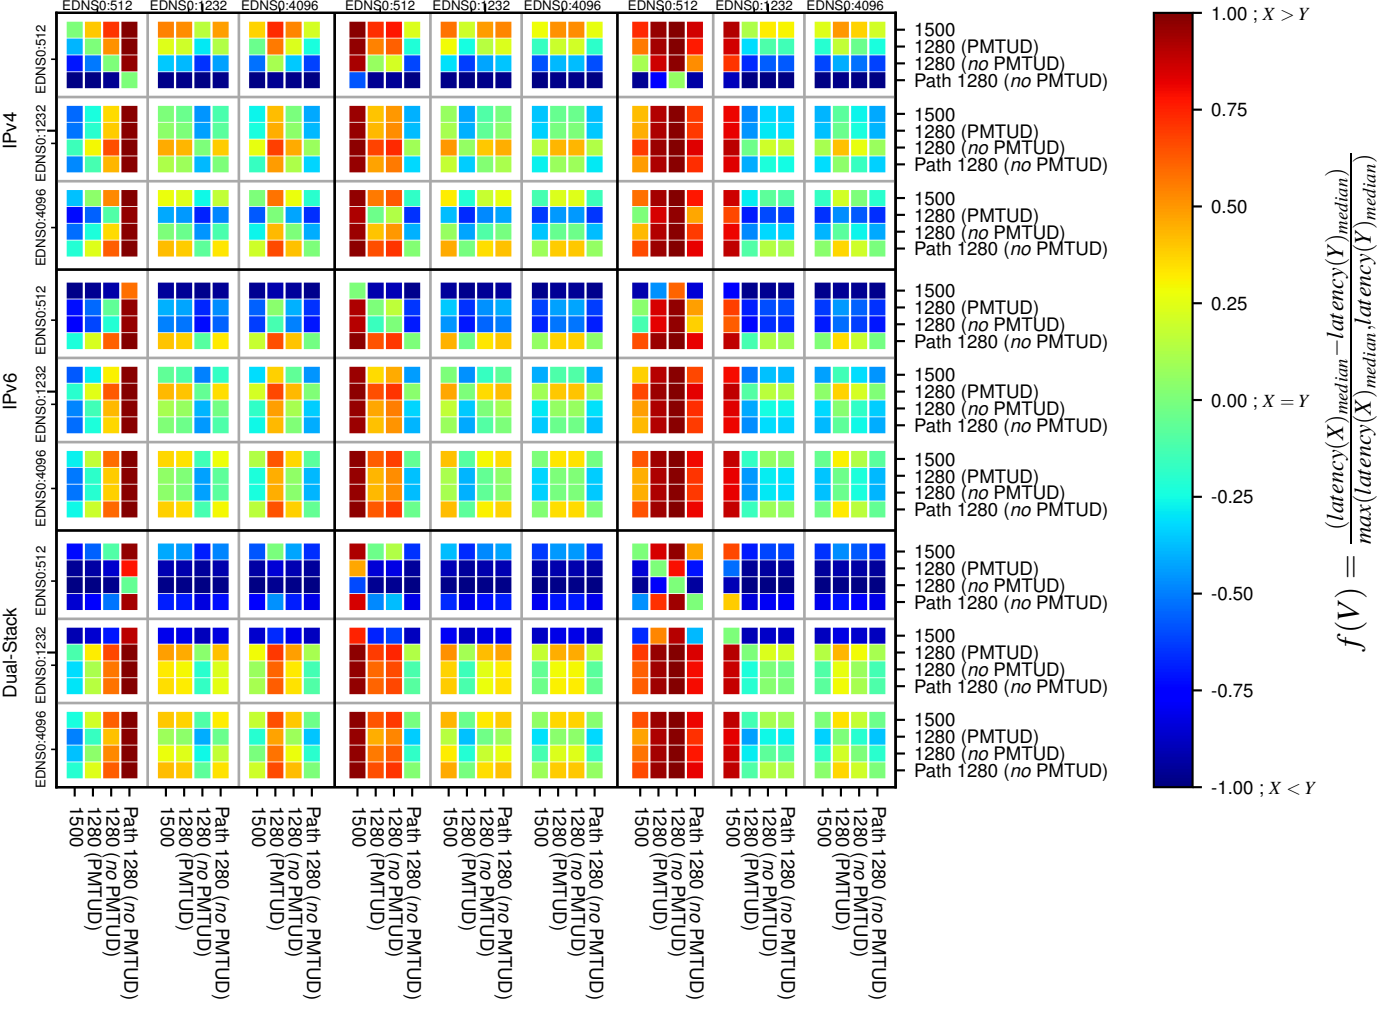

### All Zones without DNSSEC returning NOERROR for 'all\_psi\_domains'

### All Zones with DNSSEC returning NOERROR for 'all\_psi\_domains'