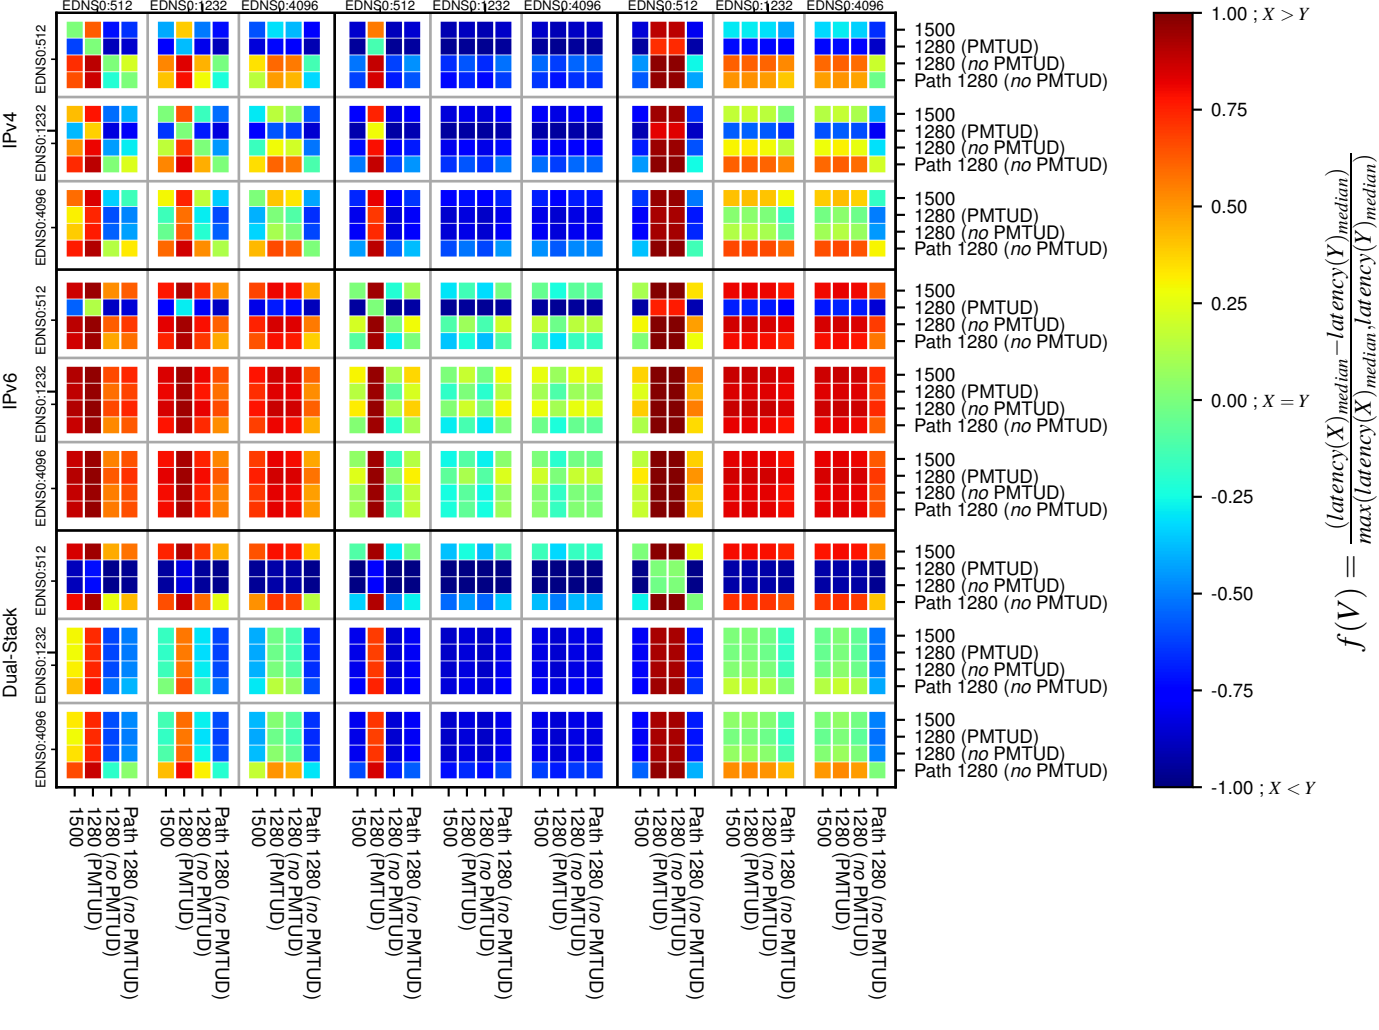

### All Zones without DNSSEC returning NOERROR for '.de'

### All Zones with DNSSEC returning NOERROR for '.de'