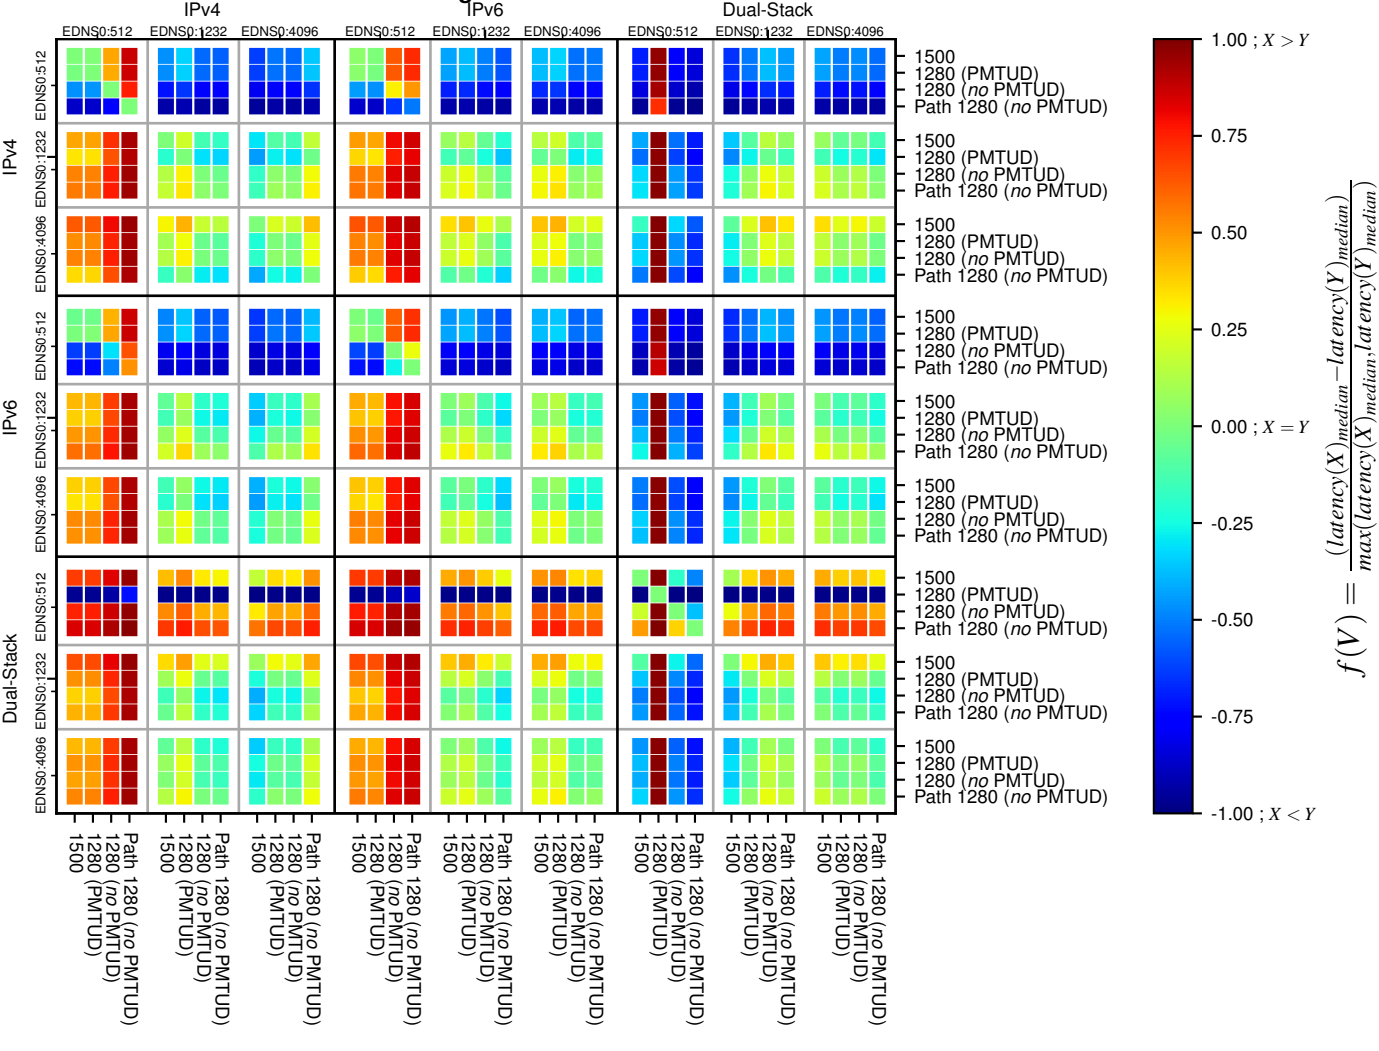

### All Zones without DNSSEC returning NOERROR for '.de'