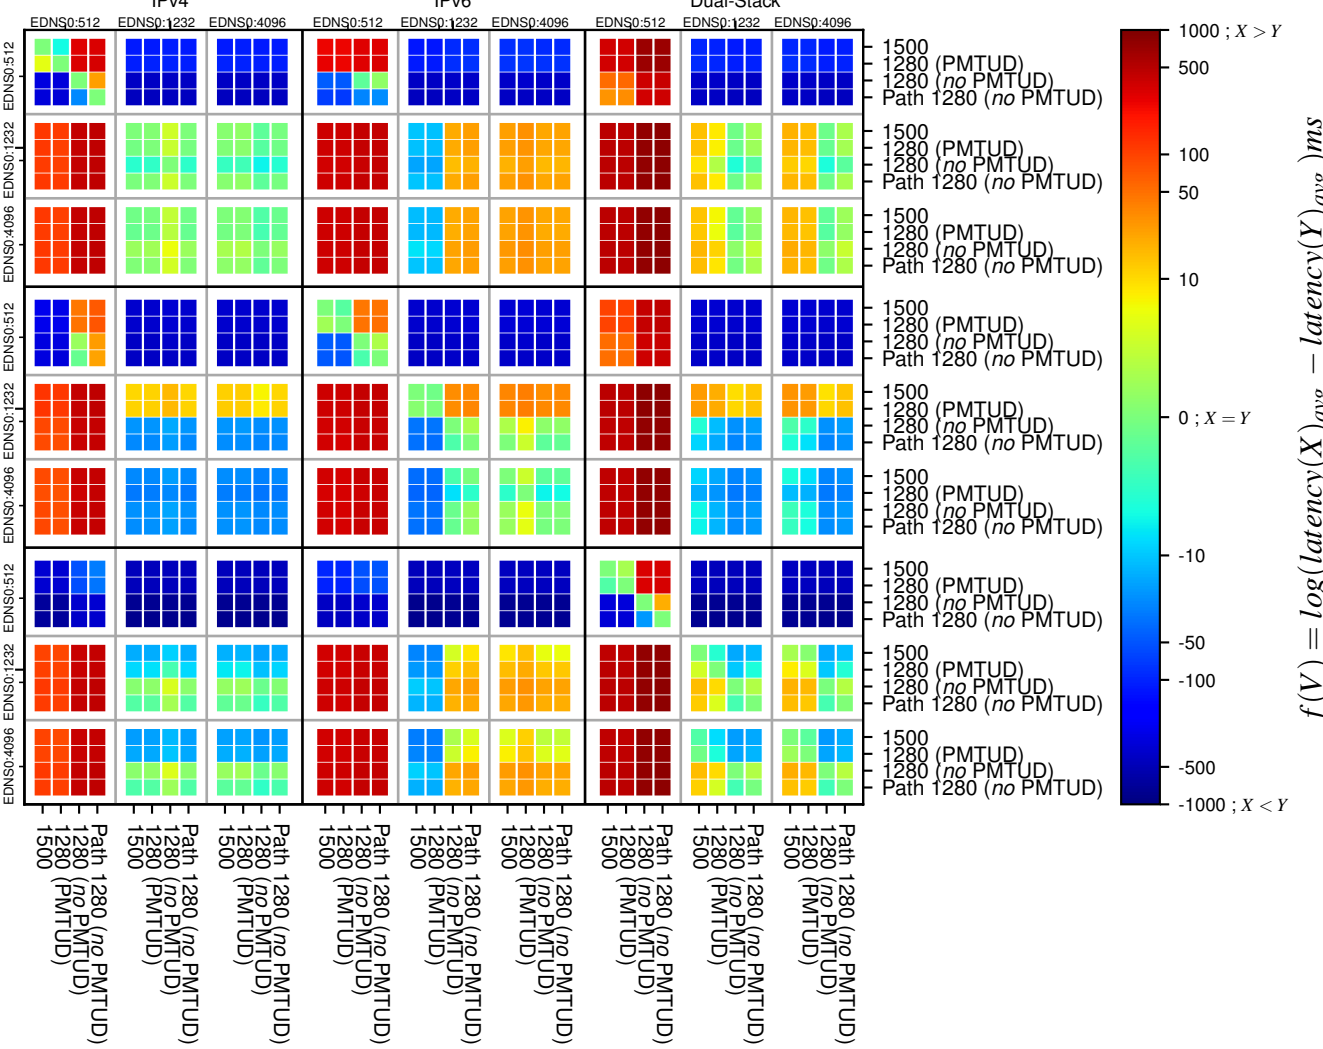

All Zones without DNSSEC returning NOERROR for '.com'

All Zones with DNSSEC returning NOERROR for '.com'

All Zones returning NOERROR for '.com'