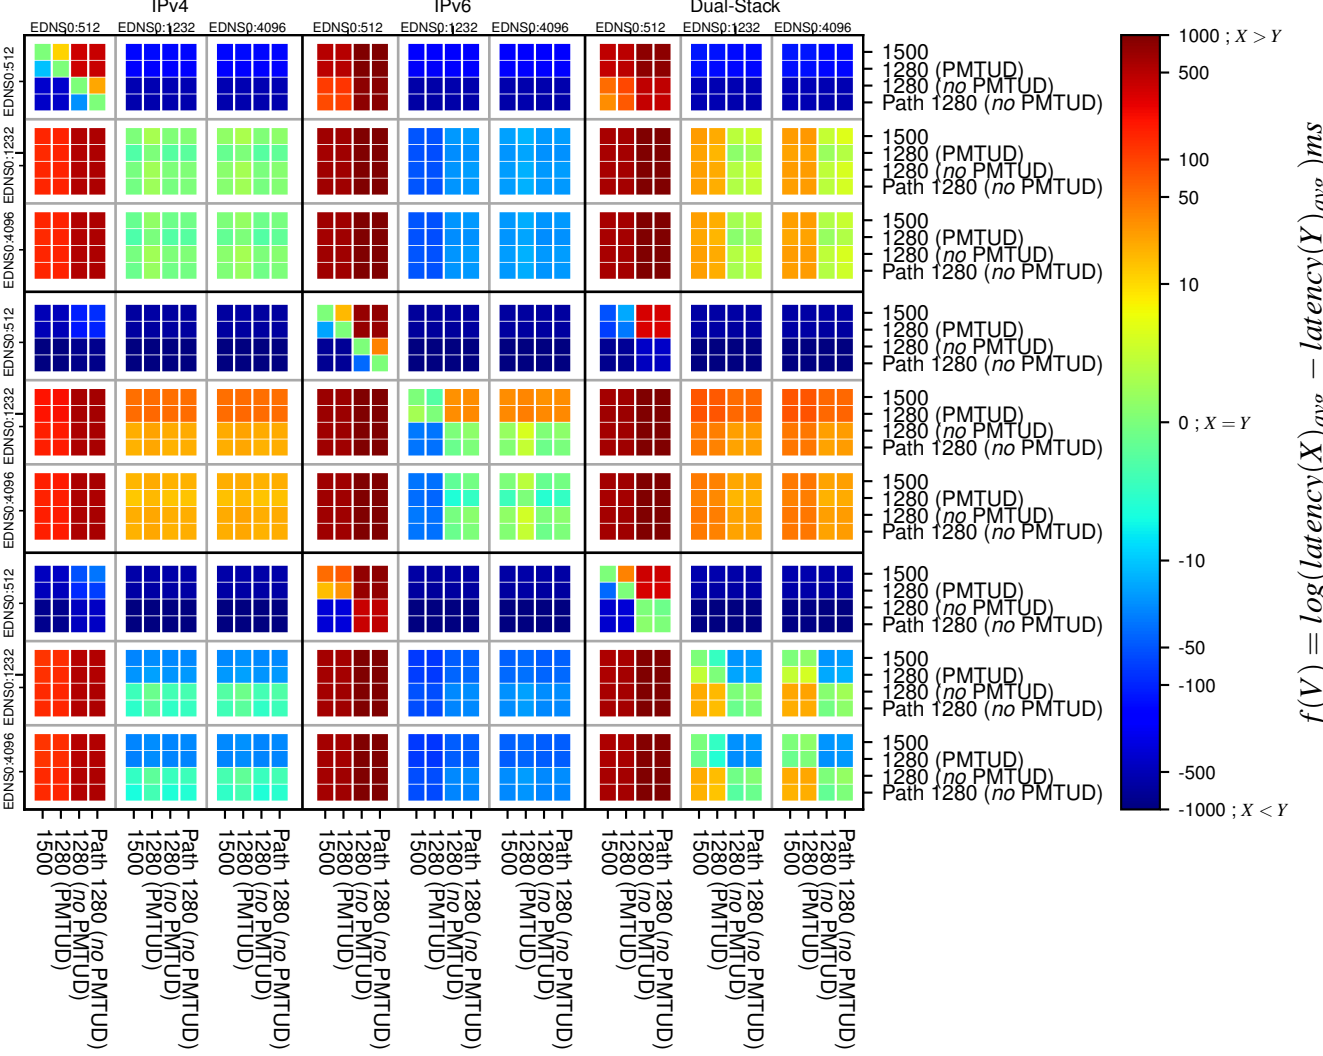

All Zones without DNSSEC returning NOERROR for '.com'

All Zones with DNSSEC returning NOERROR for '.com'

All Zones returning NOERROR for '.com'