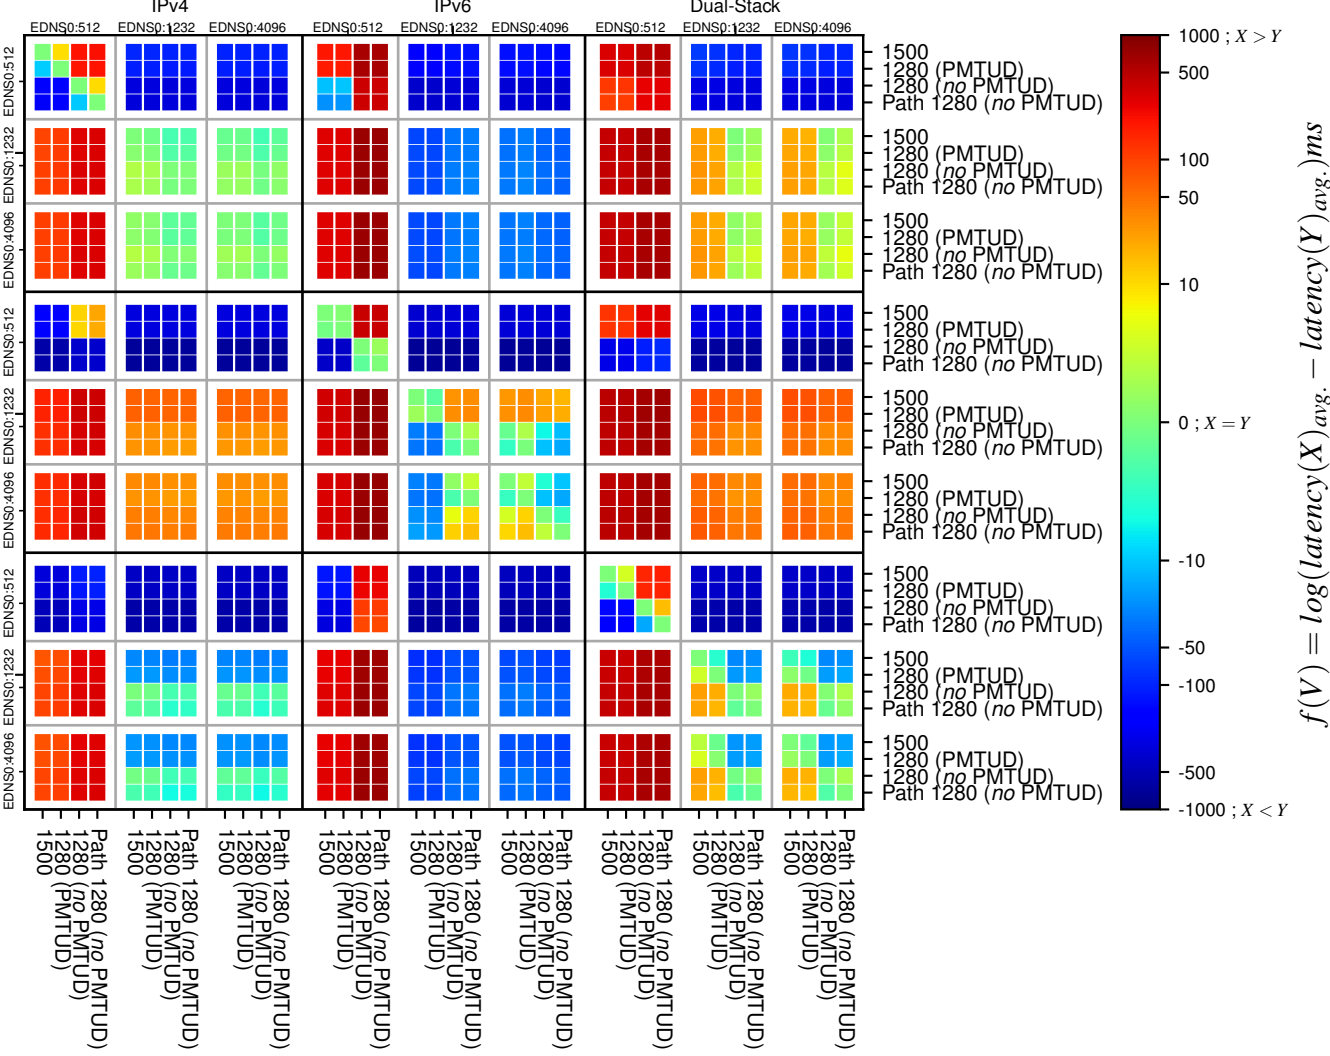

All Zones without DNSSEC returning NOERROR for '.net'

All Zones with DNSSEC returning NOERROR for '.net'

All Zones returning NOERROR for '.net'