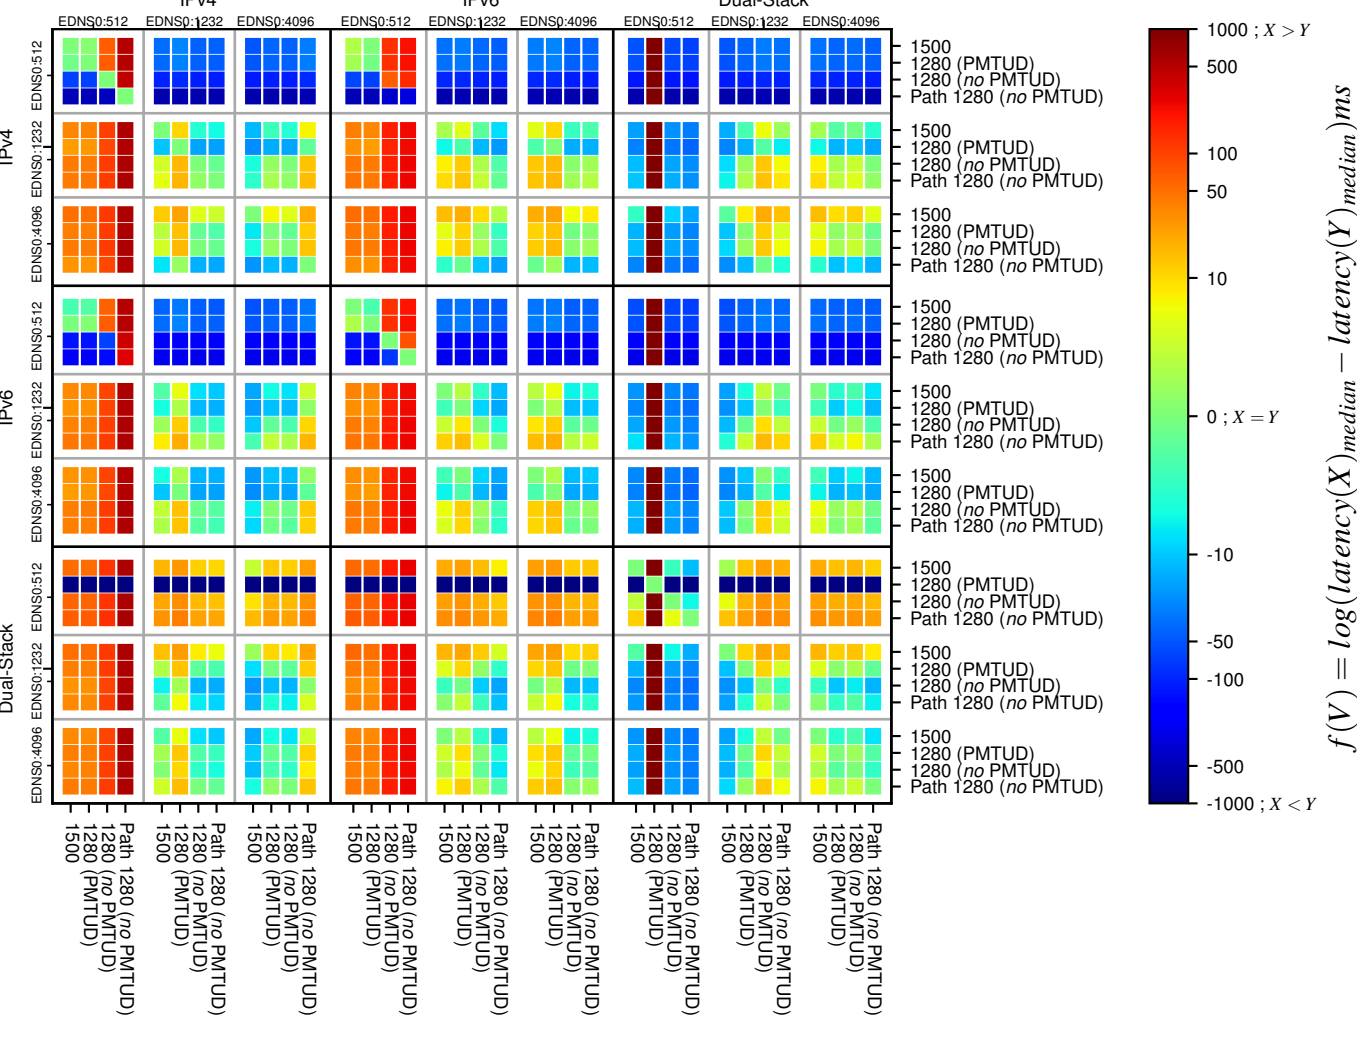

All Zones without DNSSEC returning NOERROR for '.de'

All Zones with DNSSEC returning NOERROR for '.de'

All Zones returning NOERROR for '.de'