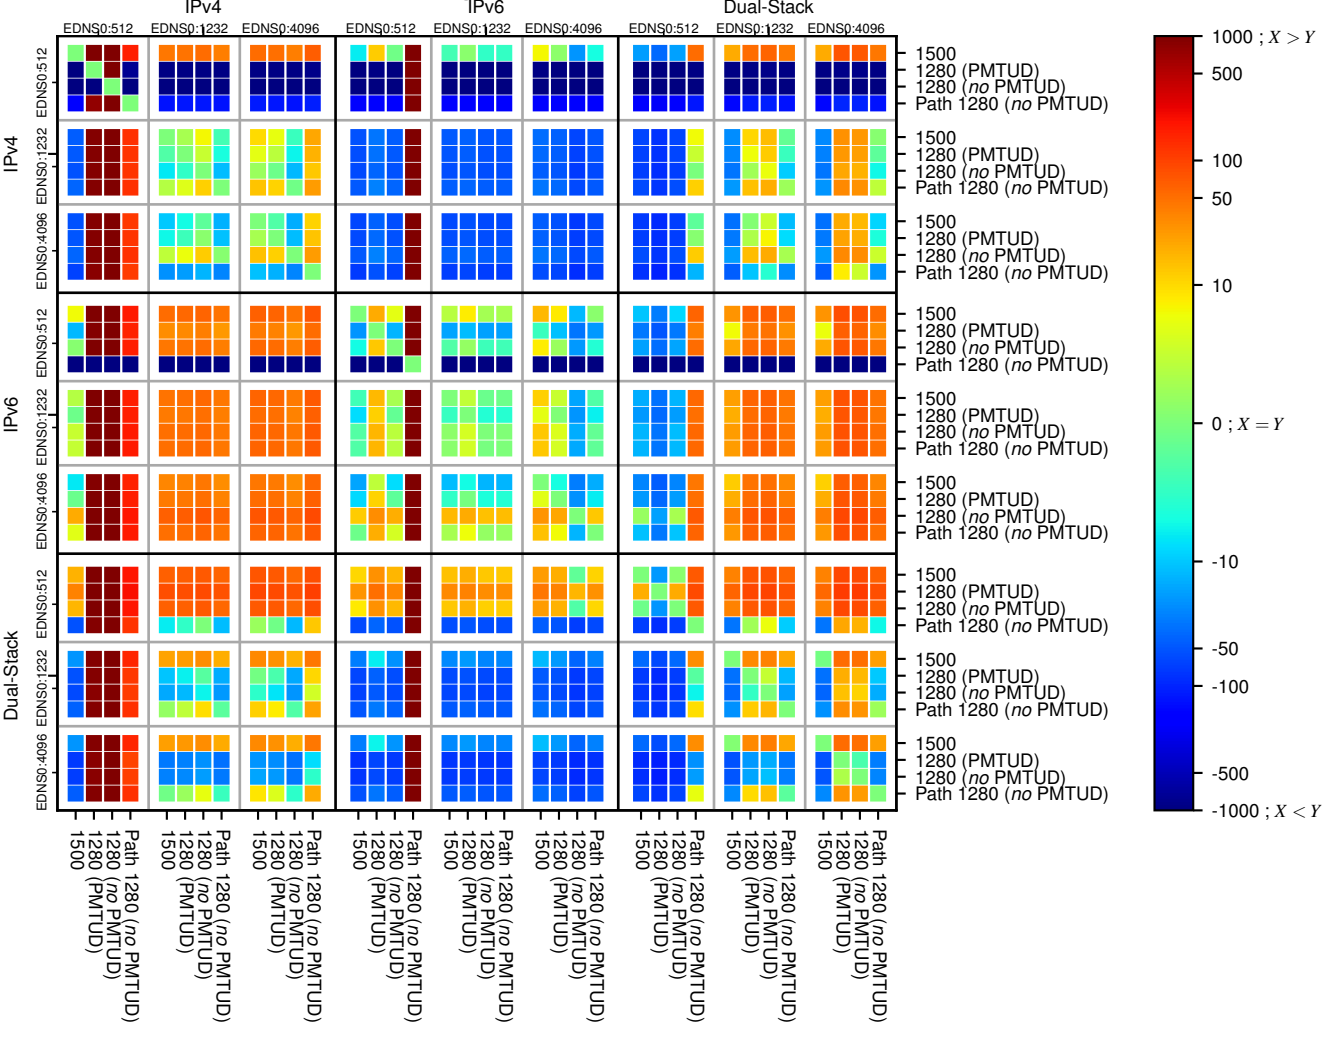

### All Zones without DNSSEC returning NOERROR for '.se'