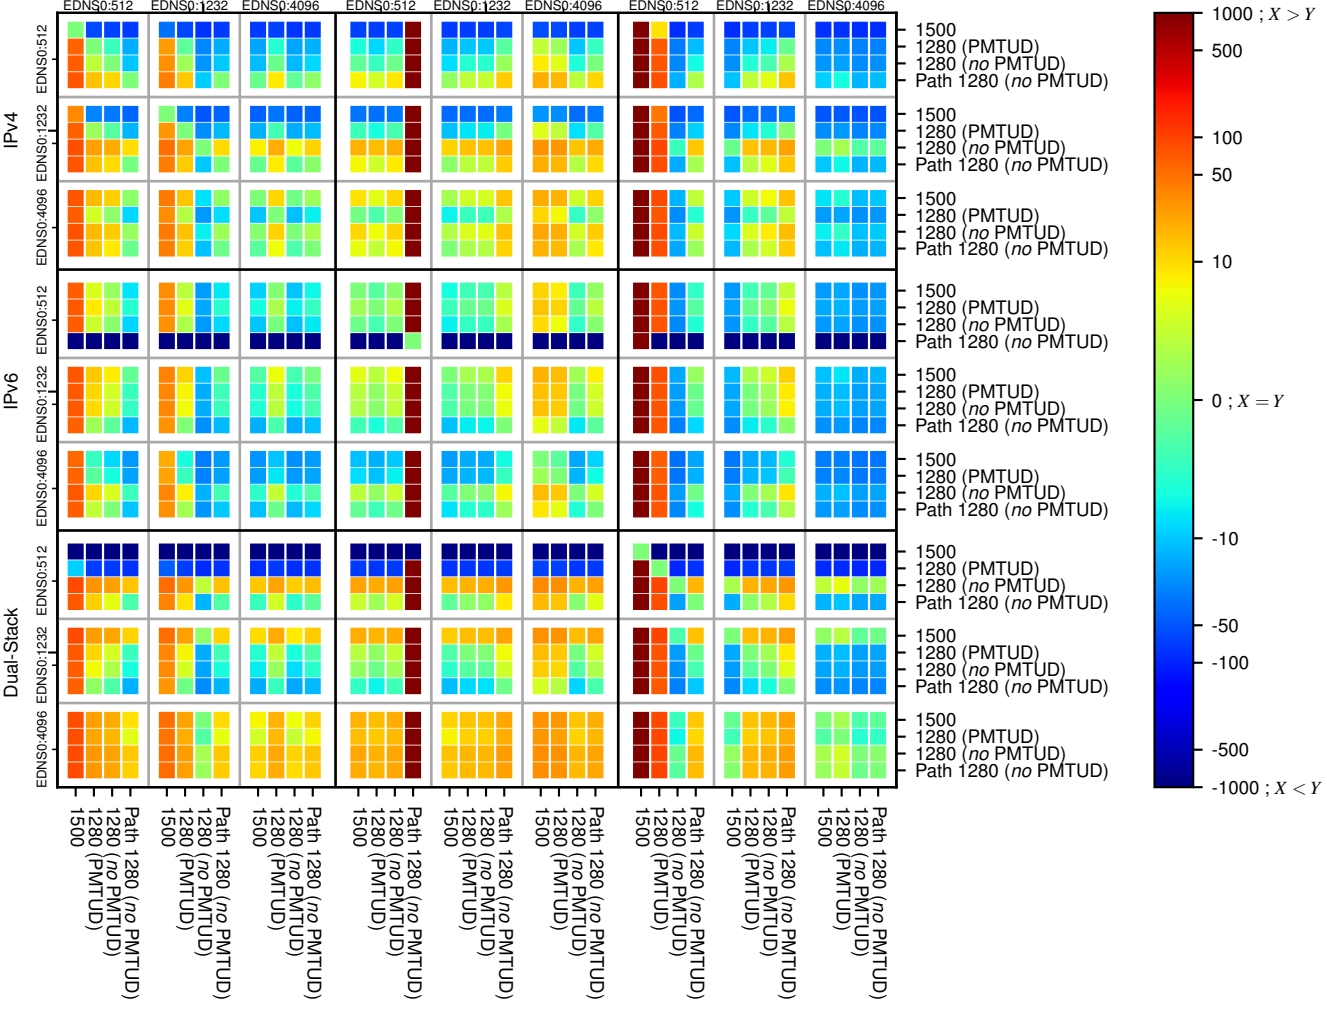

All Zones with DNSSEC returning NOERROR for '.se'