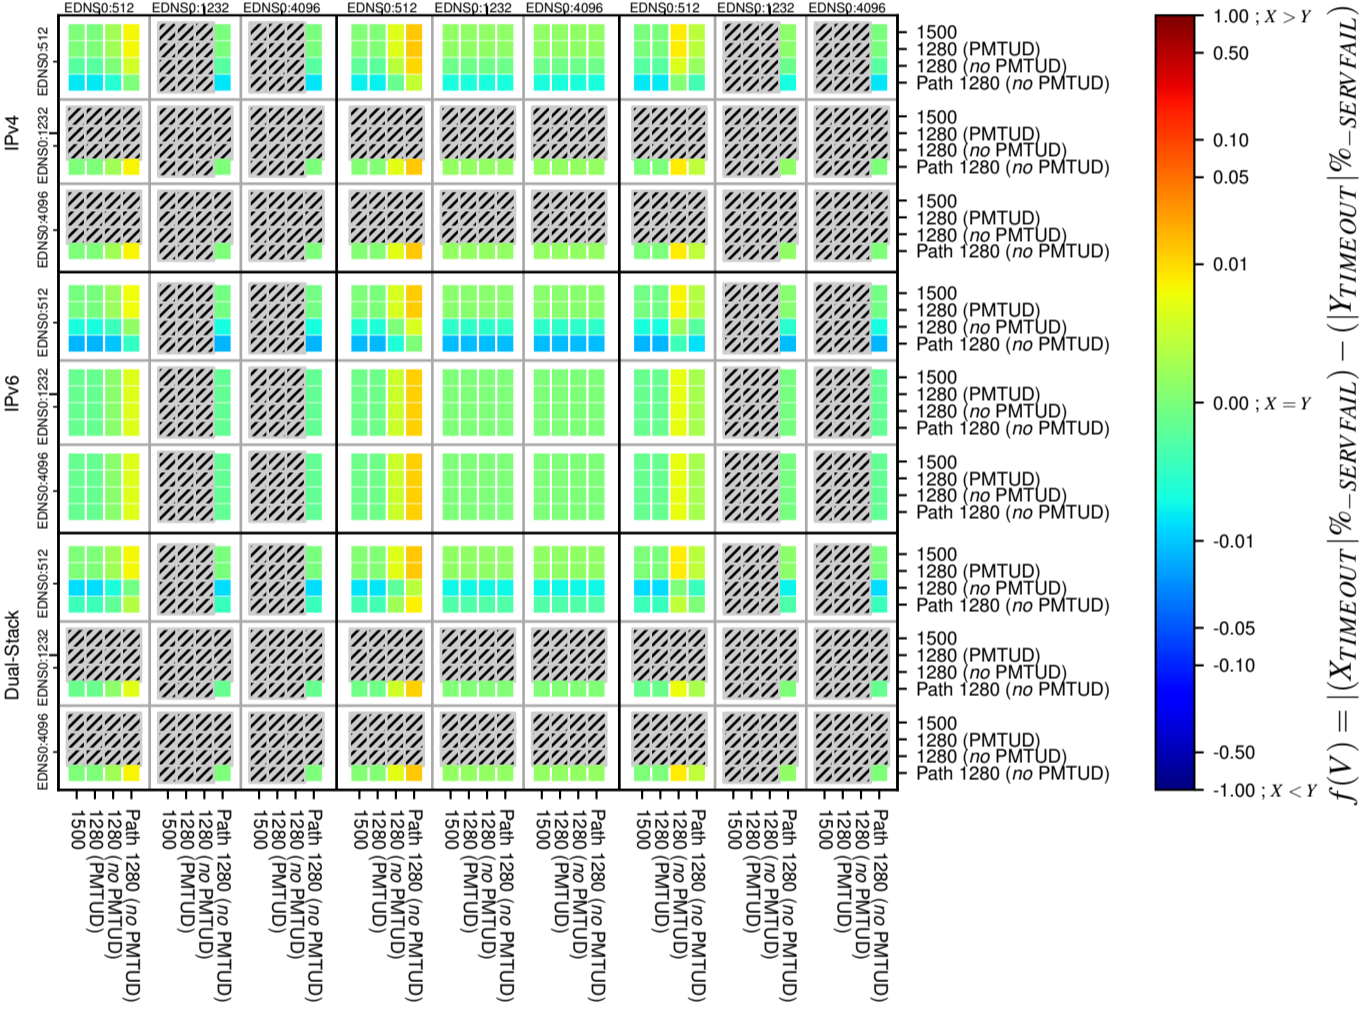

All Zones without DNSSEC for '.de'

All Zones with DNSSEC for '.de'

All Zones for '.de'

$$f(V) = |X_{TIMEOUT} \% - SERVFAIL} - (Y_{TIMEOUT} \% - SERVFAIL)}$$

$$f(V) = |X_{TIMEOUT} \% - SERVFAIL} - (Y_{TIMEOUT} \% - SERVFAIL)}$$

$$f(V) = |X_{TIMEOUT} \% - SERVFAIL} - (Y_{TIMEOUT} \% - SERVFAIL)}$$