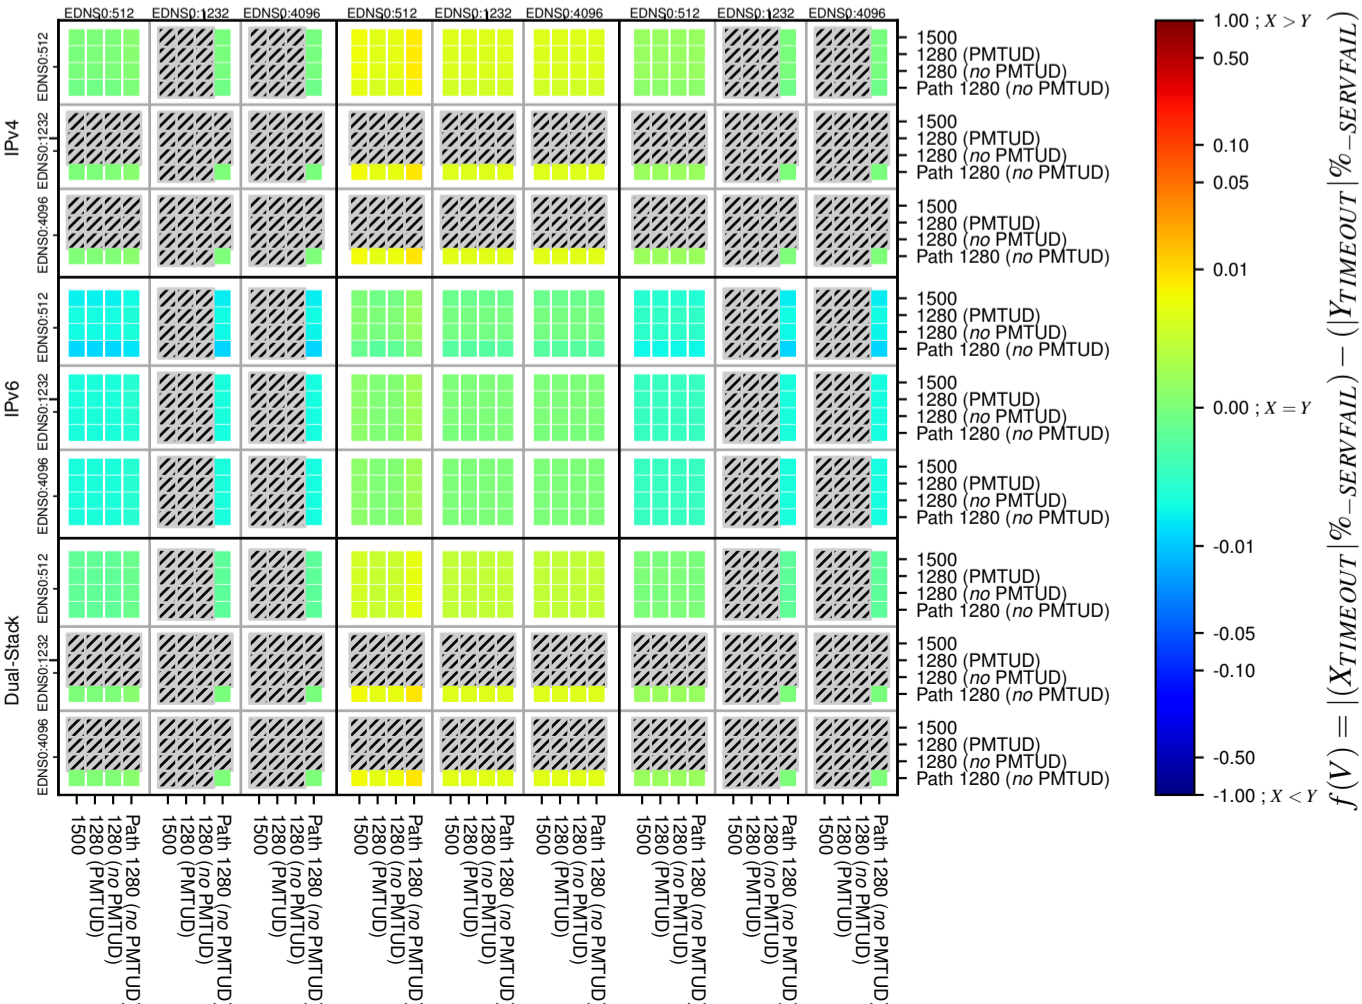

All Zones without DNSSEC for '.de'

All Zones with DNSSEC for '.de'

All Zones for '.de'

$$f(V) = |X_{TIMEOUT} \% - SERVFAIL} - (Y_{TIMEOUT} \% - SERVFAIL)}$$

$$f(V) = |X_{TIMEOUT} \% - SERVFAIL} - (Y_{TIMEOUT} \% - SERVFAIL)}$$

$$f(V) = |X_{TIMEOUT} \% - SERVFAIL} - (Y_{TIMEOUT} \% - SERVFAIL)}$$