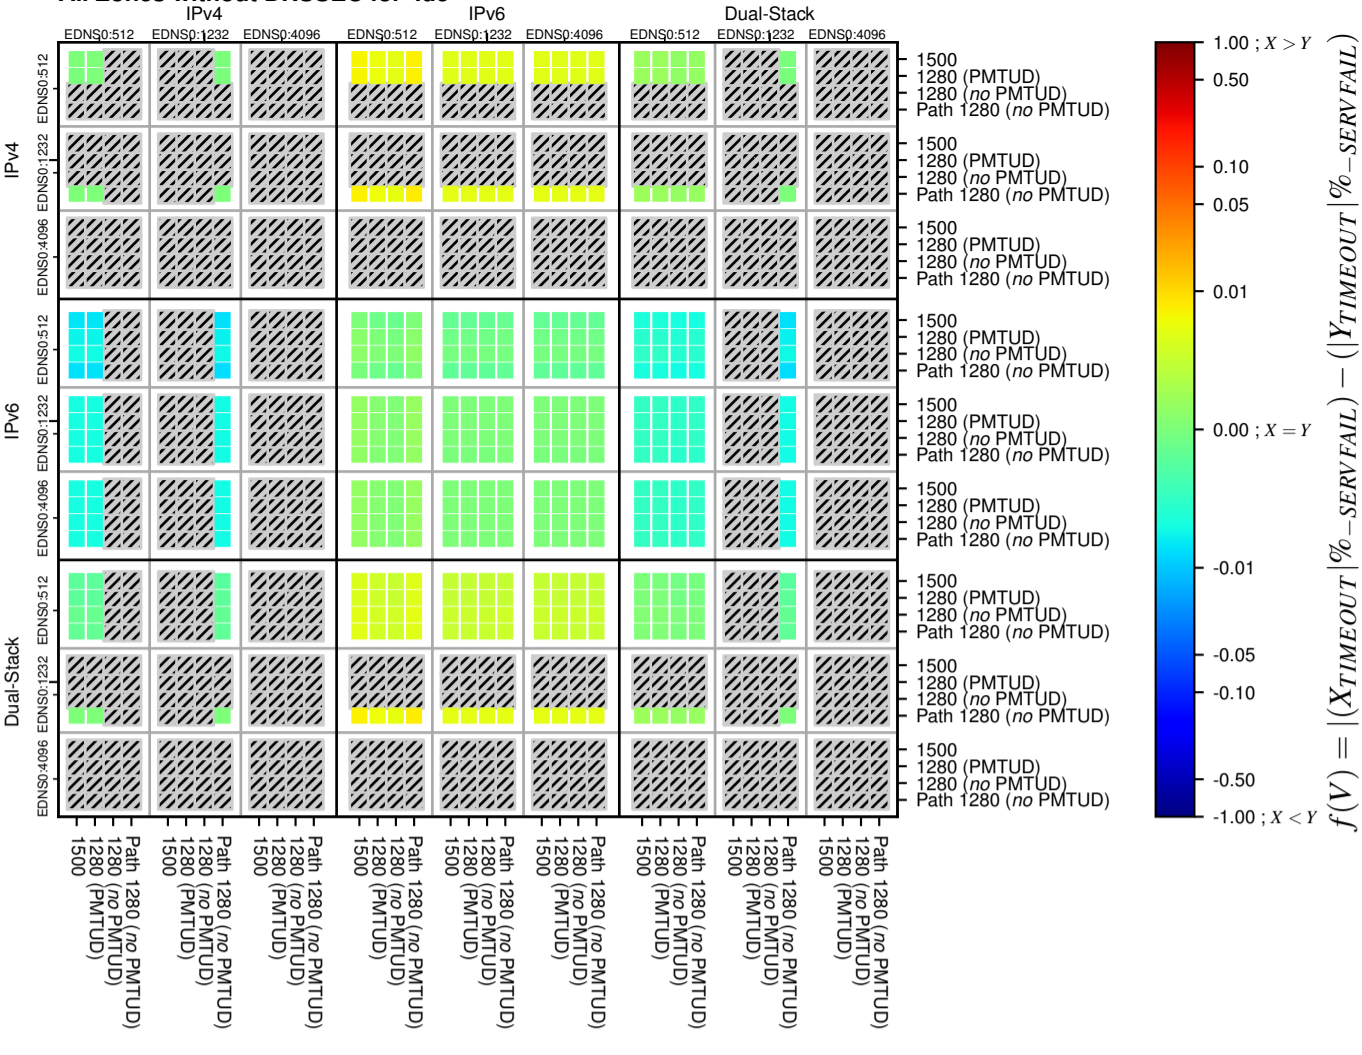

All Zones without DNSSEC for '.de'

All Zones with DNSSEC for '.de'

All Zones for '.de'

$$f(V) = |X_{TIMEOUT} \% - SERVFAIL} - (Y_{TIMEOUT} \% - SERVFAIL)}$$

$$f(V) = |X_{TIMEOUT} \% - SERVFAIL} - (Y_{TIMEOUT} \% - SERVFAIL)}$$

$$f(V) = |X_{TIMEOUT} \% - SERVFAIL} - (Y_{TIMEOUT} \% - SERVFAIL)}$$