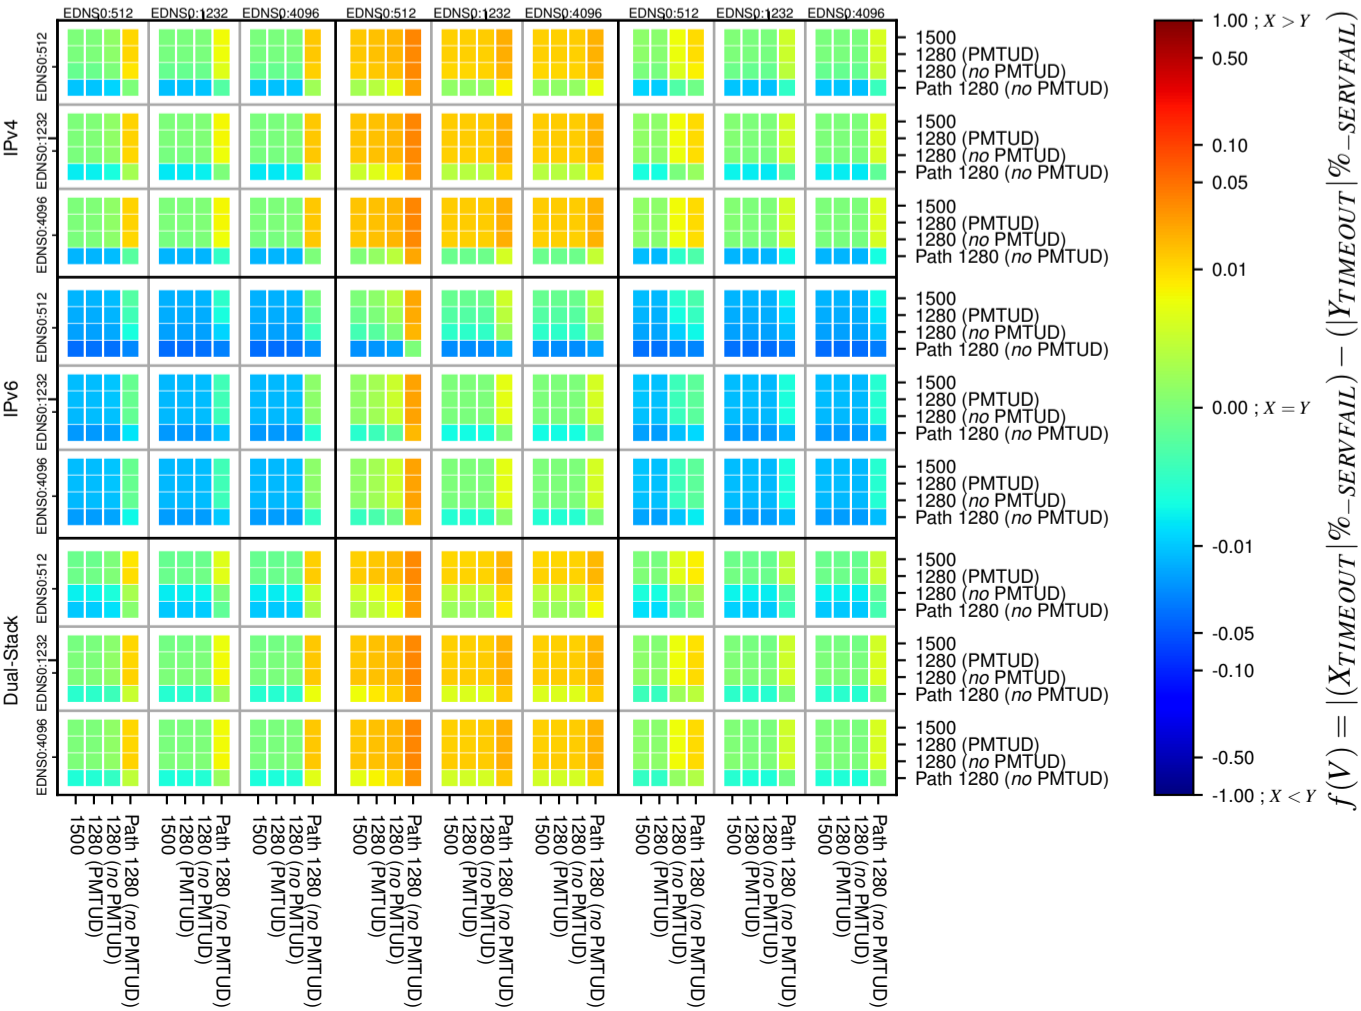

### All Zones without DNSSEC for '.nl'

### All Zones with DNSSEC for '.nl'

### All Zones for '.nl'

$$f(V) = |(X_{TIMEOUT} | \% - SERVFAIL) - (Y_{TIMEOUT} | \% - SERVFAIL)|$$

$$f(V) = |(X_{TIMEOUT} | \% - SERVFAIL) - (Y_{TIMEOUT} | \% - SERVFAIL)|$$

$$f(V) = |(X_{TIMEOUT} | \% - SERVFAIL) - (Y_{TIMEOUT} | \% - SERVFAIL)|$$