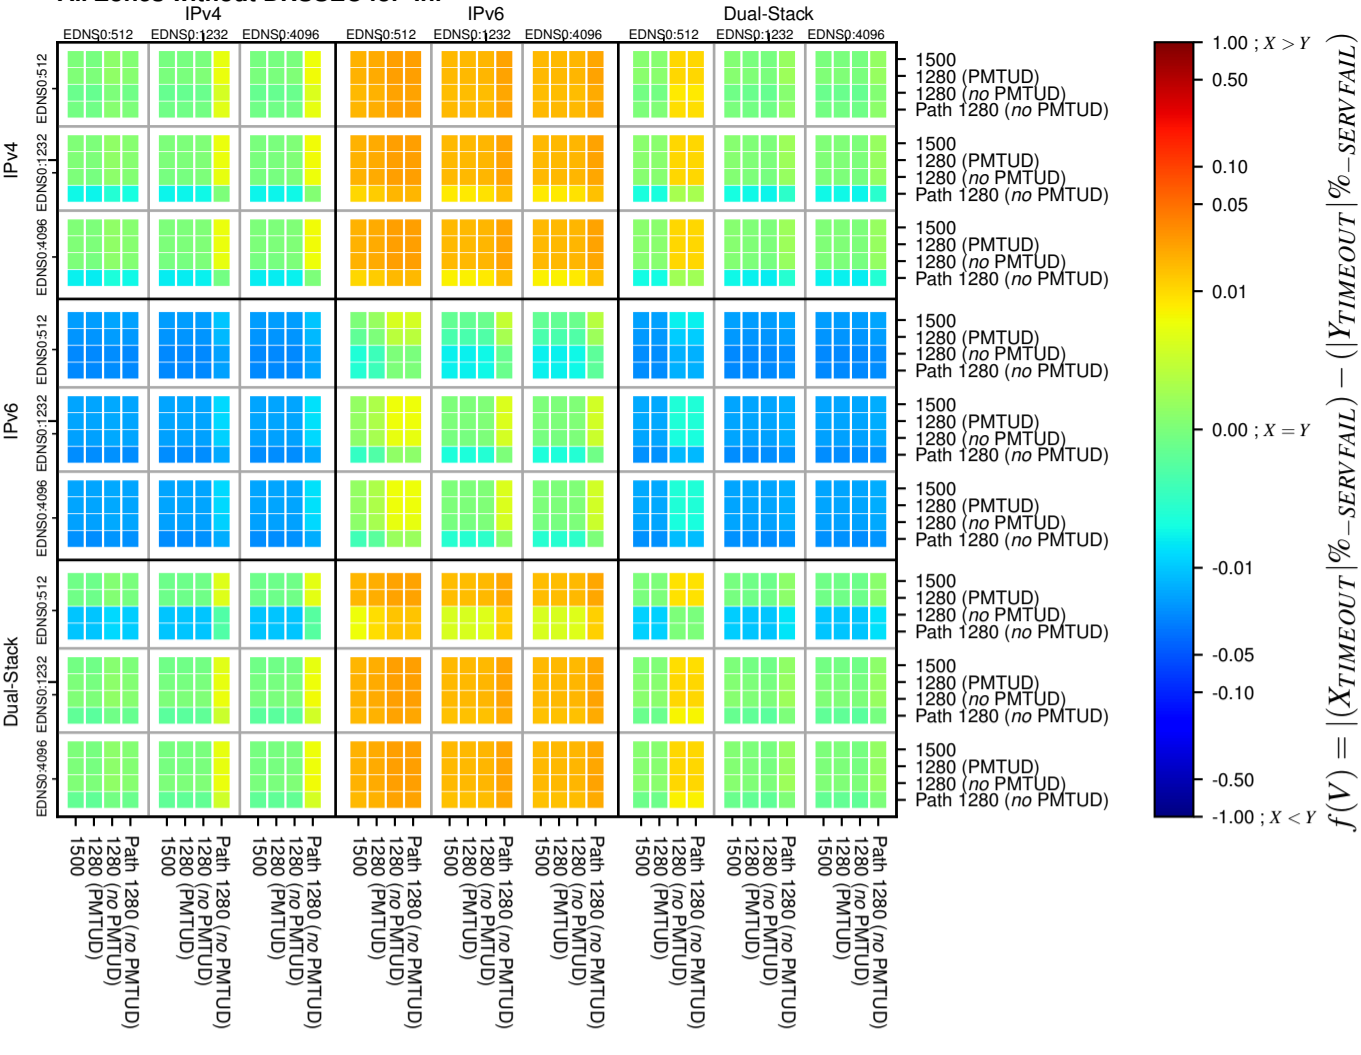

### All Zones without DNSSEC for '.nl'

### All Zones for '.nl'

$$f(V) = |(X_{TIMEOUT} | \% - SERVFAIL) - (Y_{TIMEOUT} | \% - SERVFAIL)|$$

$$f(V) = |(X_{TIMEOUT} | \% - SERVFAIL) - (Y_{TIMEOUT} | \% - SERVFAIL)|$$

$$f(V) = |(X_{TIMEOUT} | \% - SERVFAIL) - (Y_{TIMEOUT} | \% - SERVFAIL)|$$