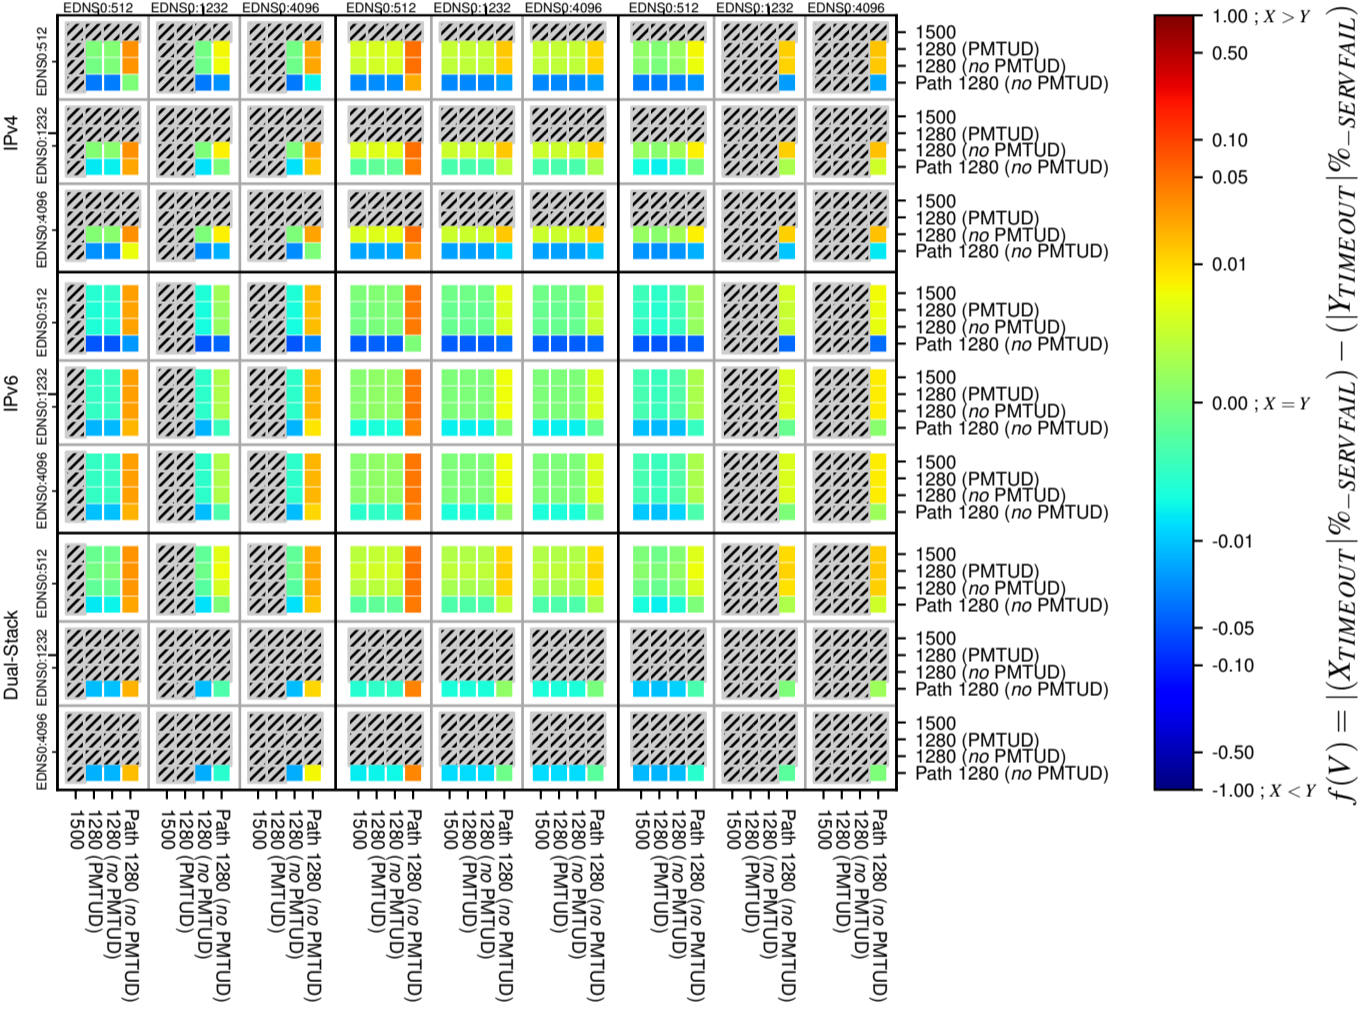

### All Zones without DNSSEC for '.nl'

### All Zones with DNSSEC for '.nl'

### All Zones for '.nl'

$$f(V) = |(X_{TIMEOUT} | \% - SERVFAIL) - (Y_{TIMEOUT} | \% - SERVFAIL)|$$

$$f(V) = |(X_{TIMEOUT} | \% - SERVFAIL) - (Y_{TIMEOUT} | \% - SERVFAIL)|$$

$$f(V) = |(X_{TIMEOUT} | \% - SERVFAIL) - (Y_{TIMEOUT} | \% - SERVFAIL)|$$