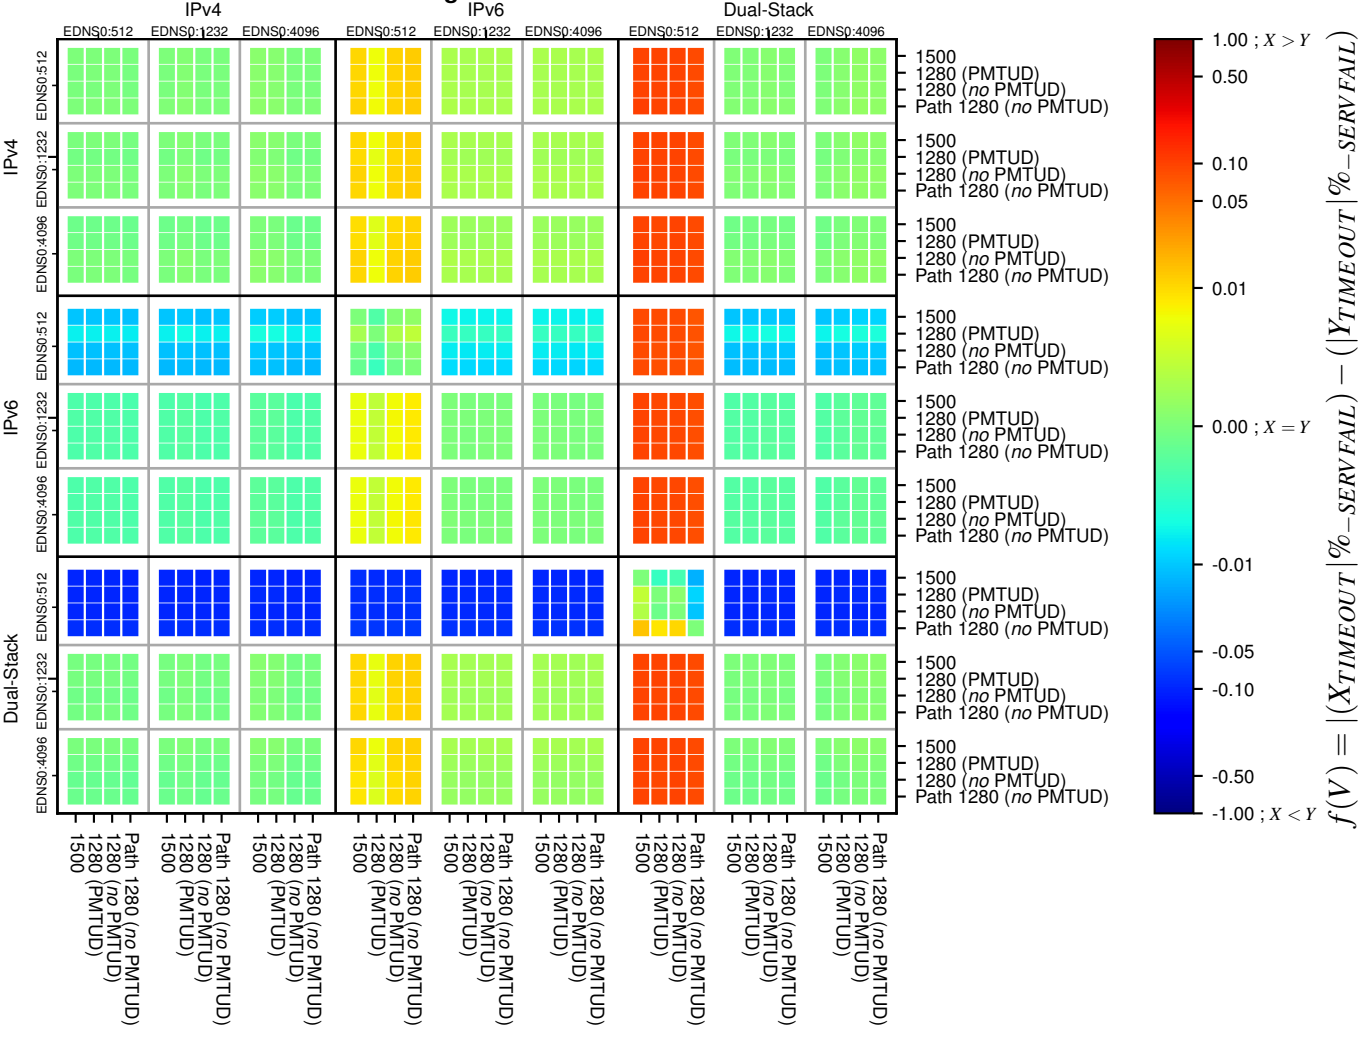

All Zones without DNSSEC for '.org'

All Zones with DNSSEC for '.org'

All Zones for '.org'

$$f(V) = |(X_{TIMEOUT} | \% - SERVFAIL) - (Y_{TIMEOUT} | \% - SERVFAIL)|$$

$$f(V) = |(X_{TIMEOUT} | \% - SERVFAIL) - (Y_{TIMEOUT} | \% - SERVFAIL)|$$

$$f(V) = |(X_{TIMEOUT} | \% - SERVFAIL) - (Y_{TIMEOUT} | \% - SERVFAIL)|$$