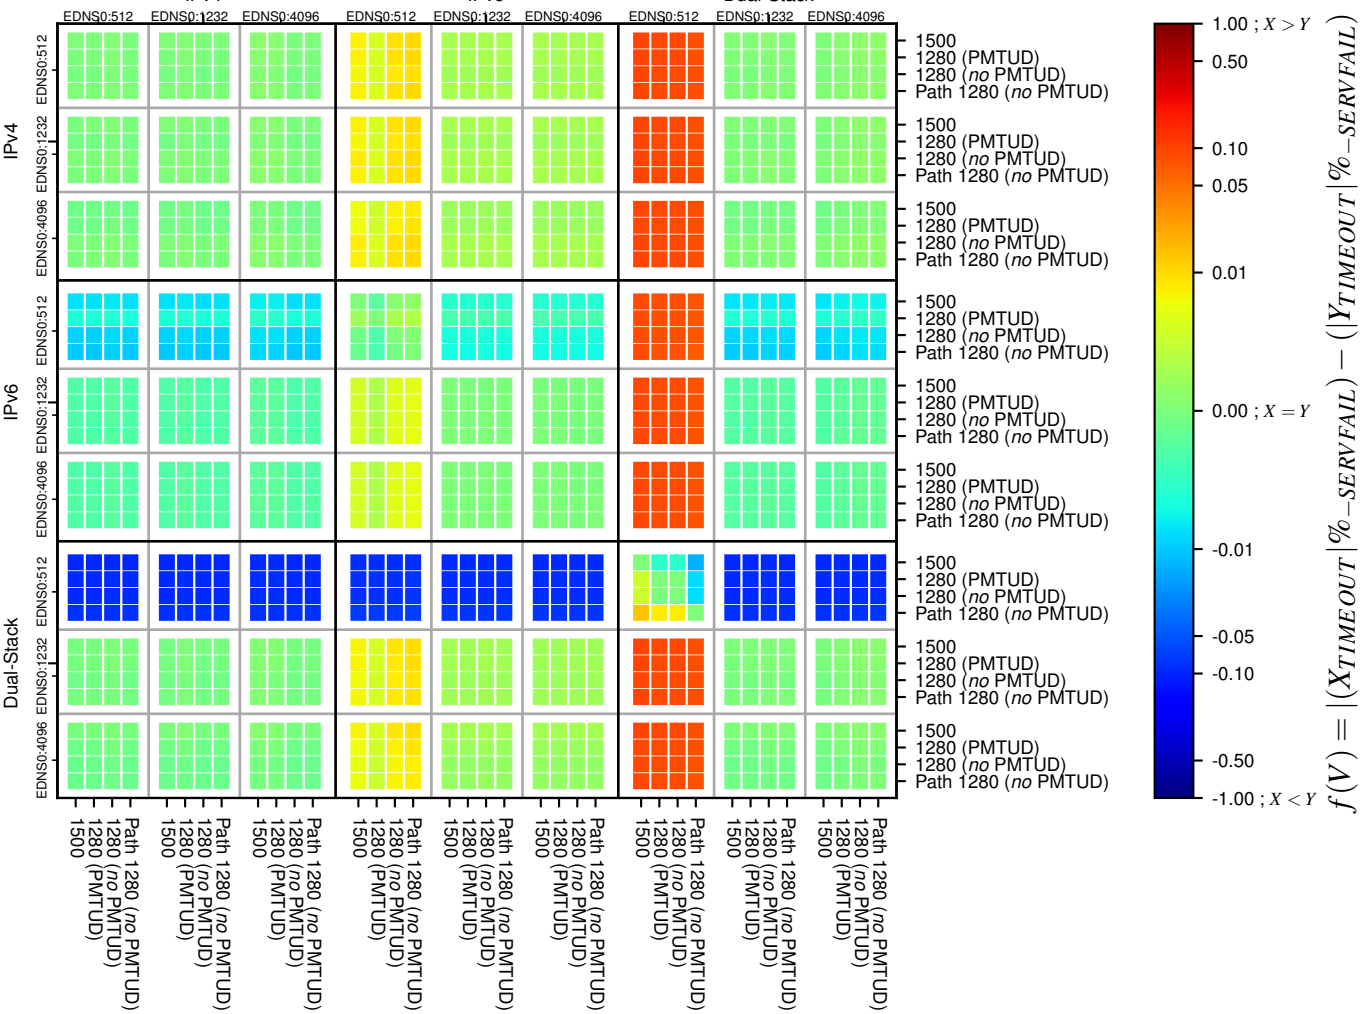

All Zones without DNSSEC for '.org'

All Zones with DNSSEC for '.org'

All Zones for '.org'

$$f(V) = |(X_{TIMEOUT} | \% - SERVFAIL) - (Y_{TIMEOUT} | \% - SERVFAIL)|$$

$$f(V) = |(X_{TIMEOUT} | \% - SERVFAIL) - (Y_{TIMEOUT} | \% - SERVFAIL)|$$

$$f(V) = |(X_{TIMEOUT} | \% - SERVFAIL) - (Y_{TIMEOUT} | \% - SERVFAIL)|$$