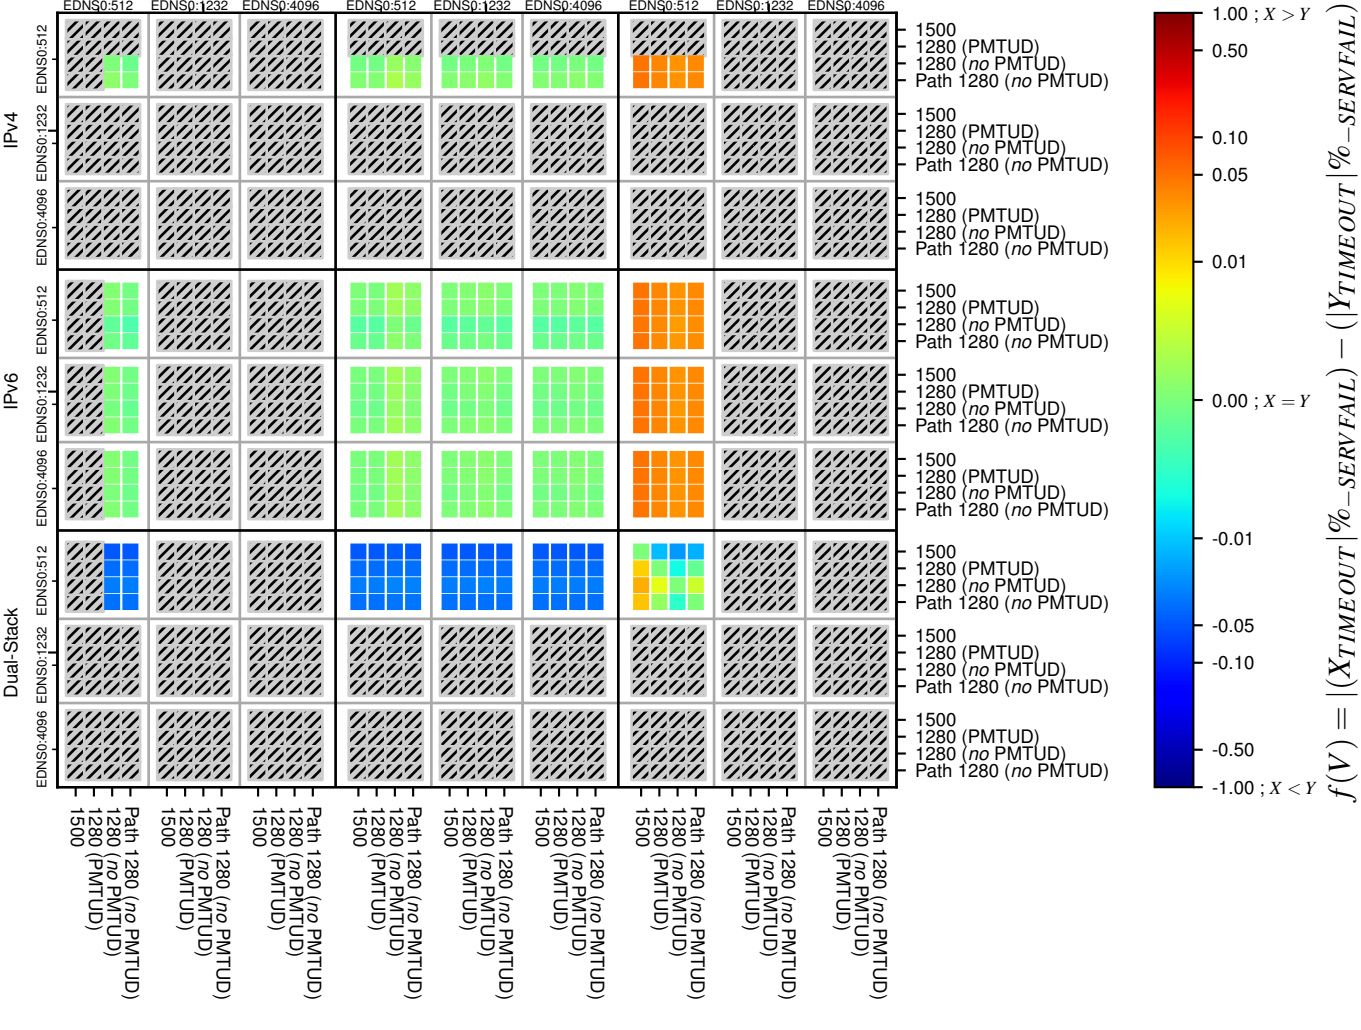

All Zones without DNSSEC for '.org'

All Zones with DNSSEC for '.org'

All Zones for '.org'

$$f(V) = |(X_{TIMEOUT} | \% - SERVFAIL) - (Y_{TIMEOUT} | \% - SERVFAIL)|$$

$$f(V) = |(X_{TIMEOUT} | \% - SERVFAIL) - (Y_{TIMEOUT} | \% - SERVFAIL)|$$

$$f(V) = |(X_{TIMEOUT} | \% - SERVFAIL) - (Y_{TIMEOUT} | \% - SERVFAIL)|$$