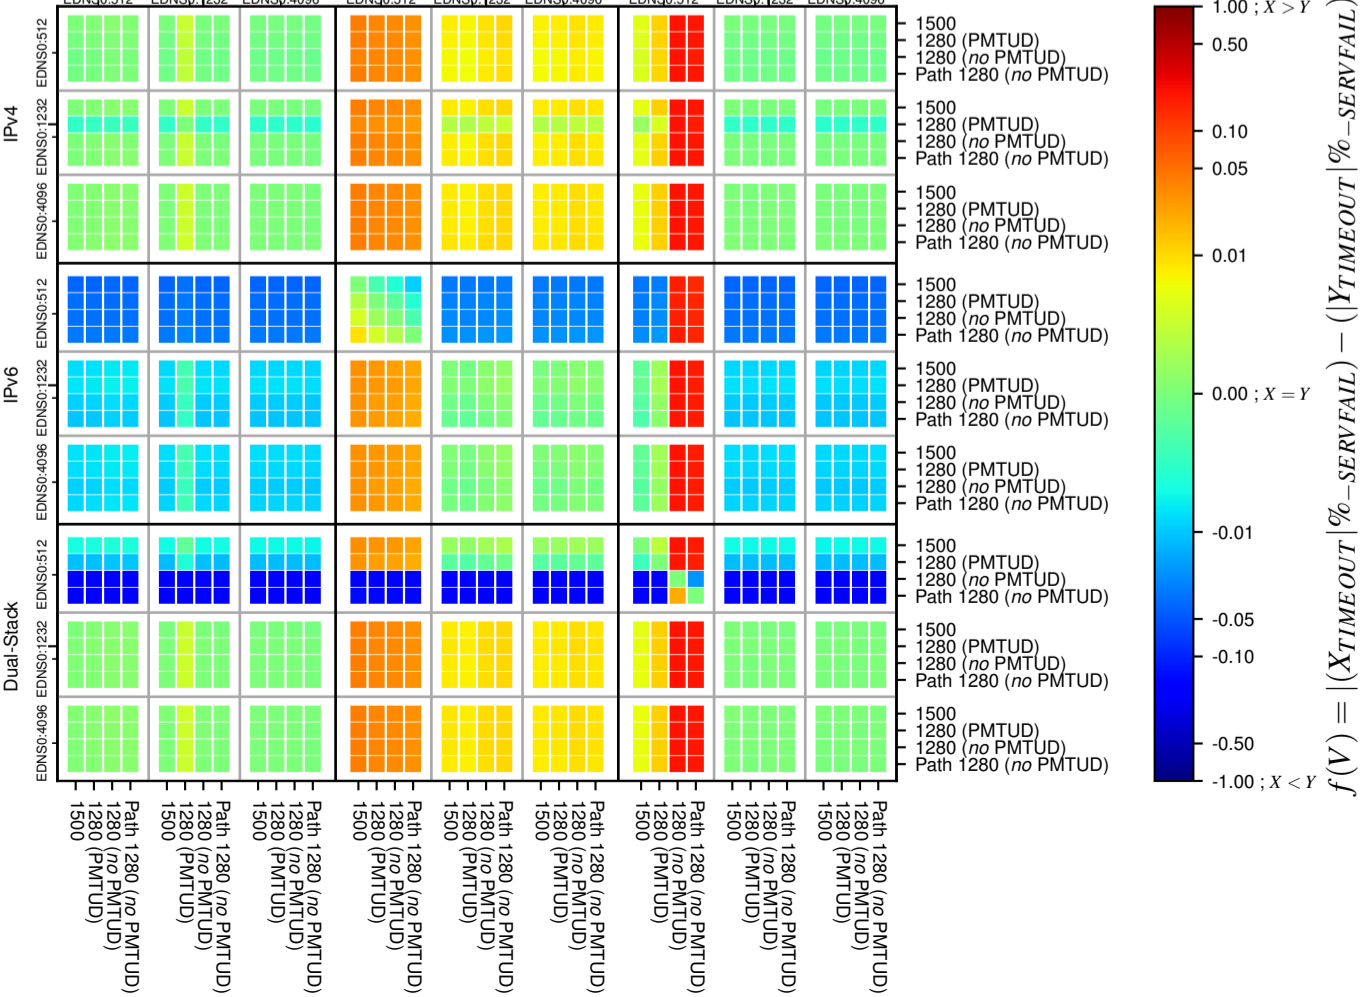

All Zones without DNSSEC for '.ru'

All Zones with DNSSEC for '.ru'

All Zones for '.ru'

$$f(V) = |X_{TIMEOUT} \% - SERVFAIL} - (Y_{TIMEOUT} \% - SERVFAIL)|$$

$$f(V) = |X_{TIMEOUT} \% - SERVFAIL} - (Y_{TIMEOUT} \% - SERVFAIL)|$$

$$f(V) = |X_{TIMEOUT} \% - SERVFAIL} - (Y_{TIMEOUT} \% - SERVFAIL)|$$