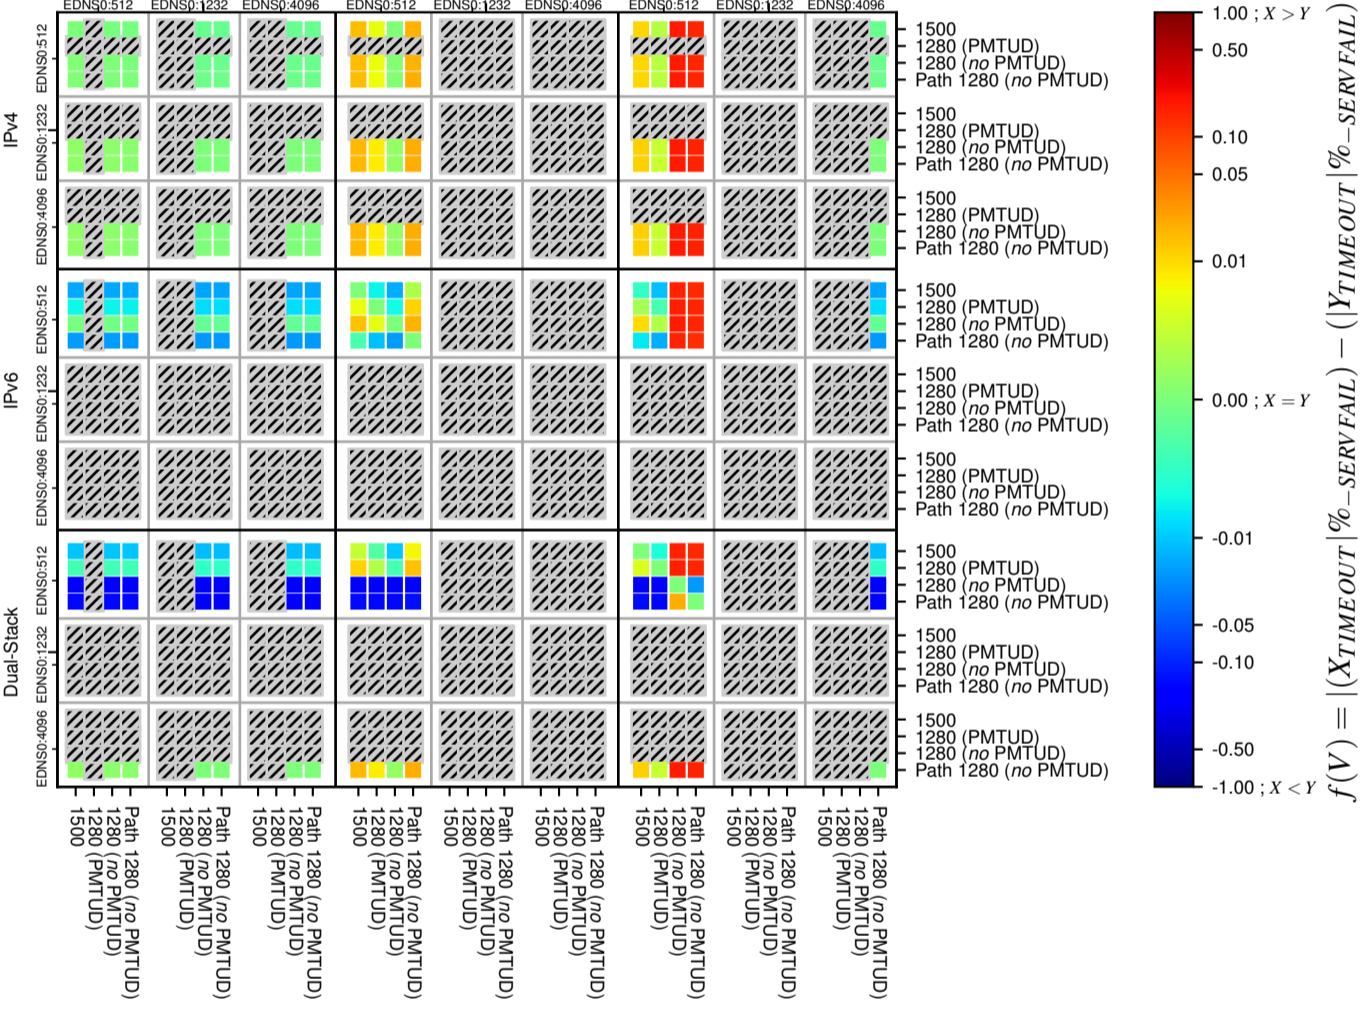

All Zones without DNSSEC for '.ru'

All Zones with DNSSEC for '.ru'

All Zones for '.ru'

$$f(V) = |X_{TIMEOUT} \% - SERVFAIL} - (Y_{TIMEOUT} \% - SERVFAIL)|$$

$$f(V) = |X_{TIMEOUT} \% - SERVFAIL} - (Y_{TIMEOUT} \% - SERVFAIL)|$$

$$f(V) = |X_{TIMEOUT} \% - SERVFAIL} - (Y_{TIMEOUT} \% - SERVFAIL)|$$