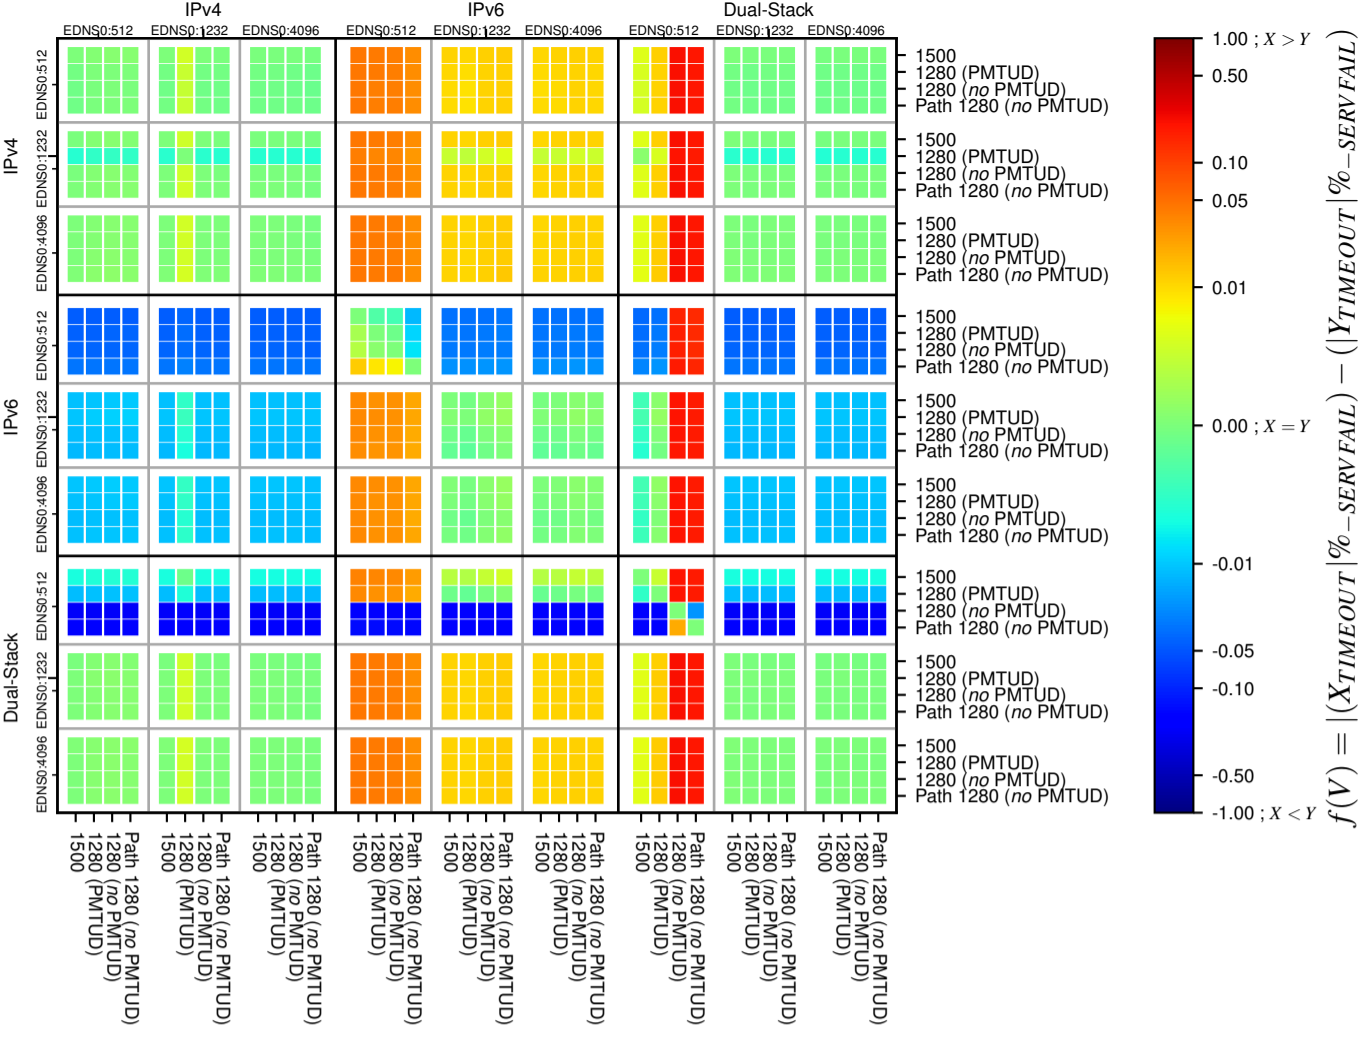

All Zones without DNSSEC for '.ru'

All Zones with DNSSEC for '.ru'

All Zones for '.ru'

$$f(V) = |X_{TIMEOUT} \% - SERVFAIL} - (Y_{TIMEOUT} \% - SERVFAIL)|$$

$$f(V) = |X_{TIMEOUT} \% - SERVFAIL} - (Y_{TIMEOUT} \% - SERVFAIL)|$$

$$f(V) = |X_{TIMEOUT} \% - SERVFAIL} - (Y_{TIMEOUT} \% - SERVFAIL)|$$