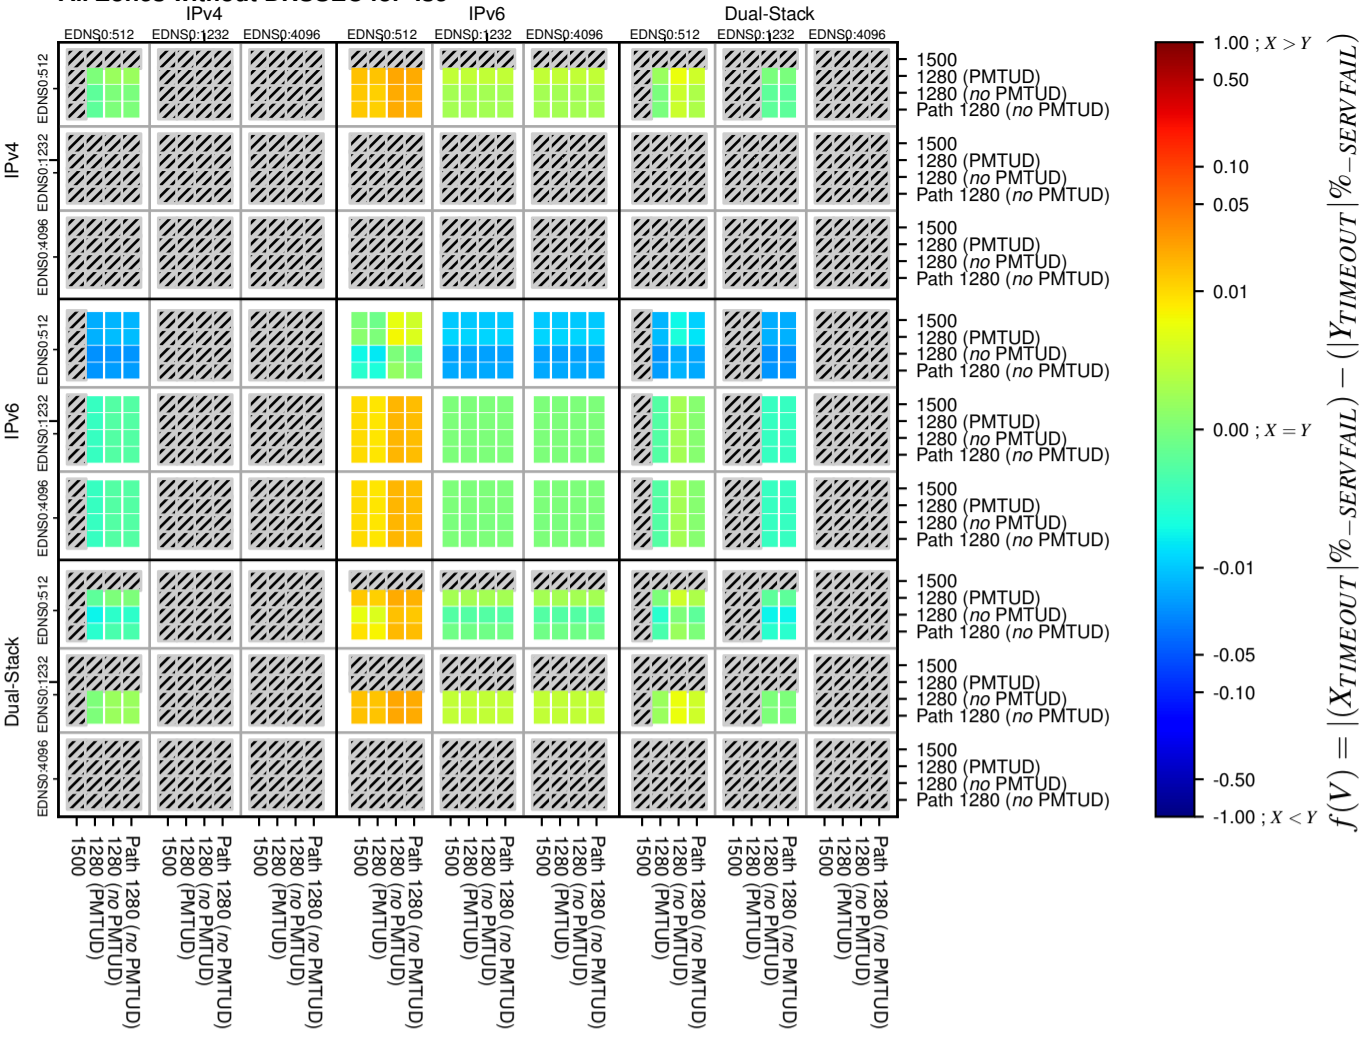

### All Zones without DNSSEC for '.se'