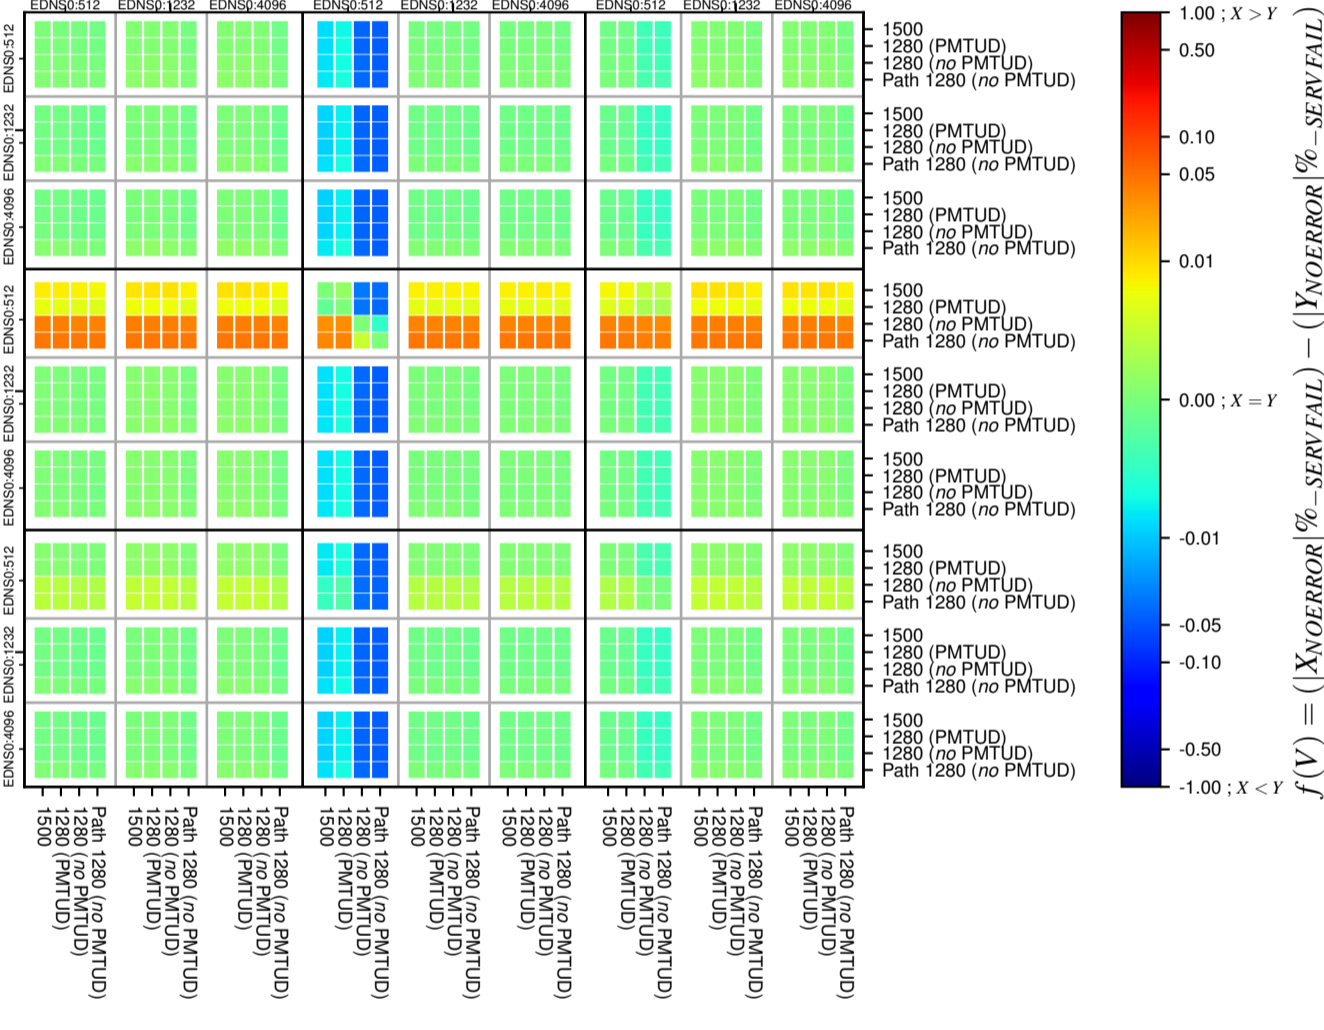

### All Zones without DNSSEC for '.com'

### All Zones for '.com'

$$f(V) = (|X_{NOERROR}| \% - SERVFAIL) - (|Y_{NOERROR}| \% - SERVFAIL)$$

$$f(V) = (|X_{NOERROR}| \% - SERVFAIL) - (|Y_{NOERROR}| \% - SERVFAIL)$$

$$f(V) = (|X_{NOERROR}| \% - SERVFAIL) - (|Y_{NOERROR}| \% - SERVFAIL)$$