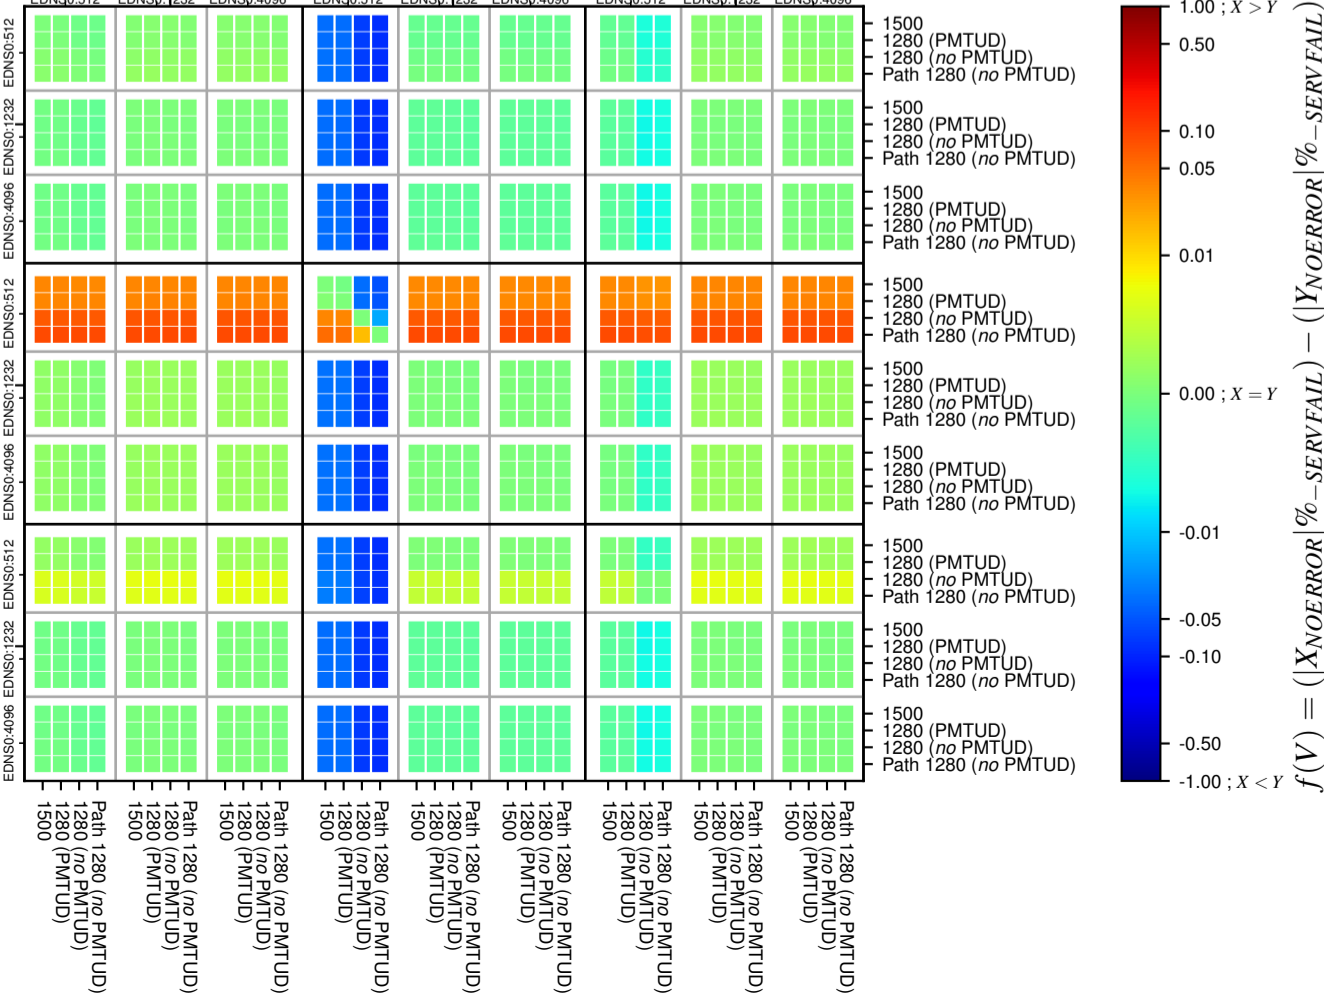

### All Zones without DNSSEC for '.com'

### All Zones for '.com'

$$f(V) = (|X_{NOERROR}| \% - SERVFAIL) - (|Y_{NOERROR}| \% - SERVFAIL)$$

$$f(V) = (|X_{NOERROR}| \% - SERVFAIL) - (|Y_{NOERROR}| \% - SERVFAIL)$$

$$f(V) = (|X_{NOERROR}| \% - SERVFAIL) - (|Y_{NOERROR}| \% - SERVFAIL)$$