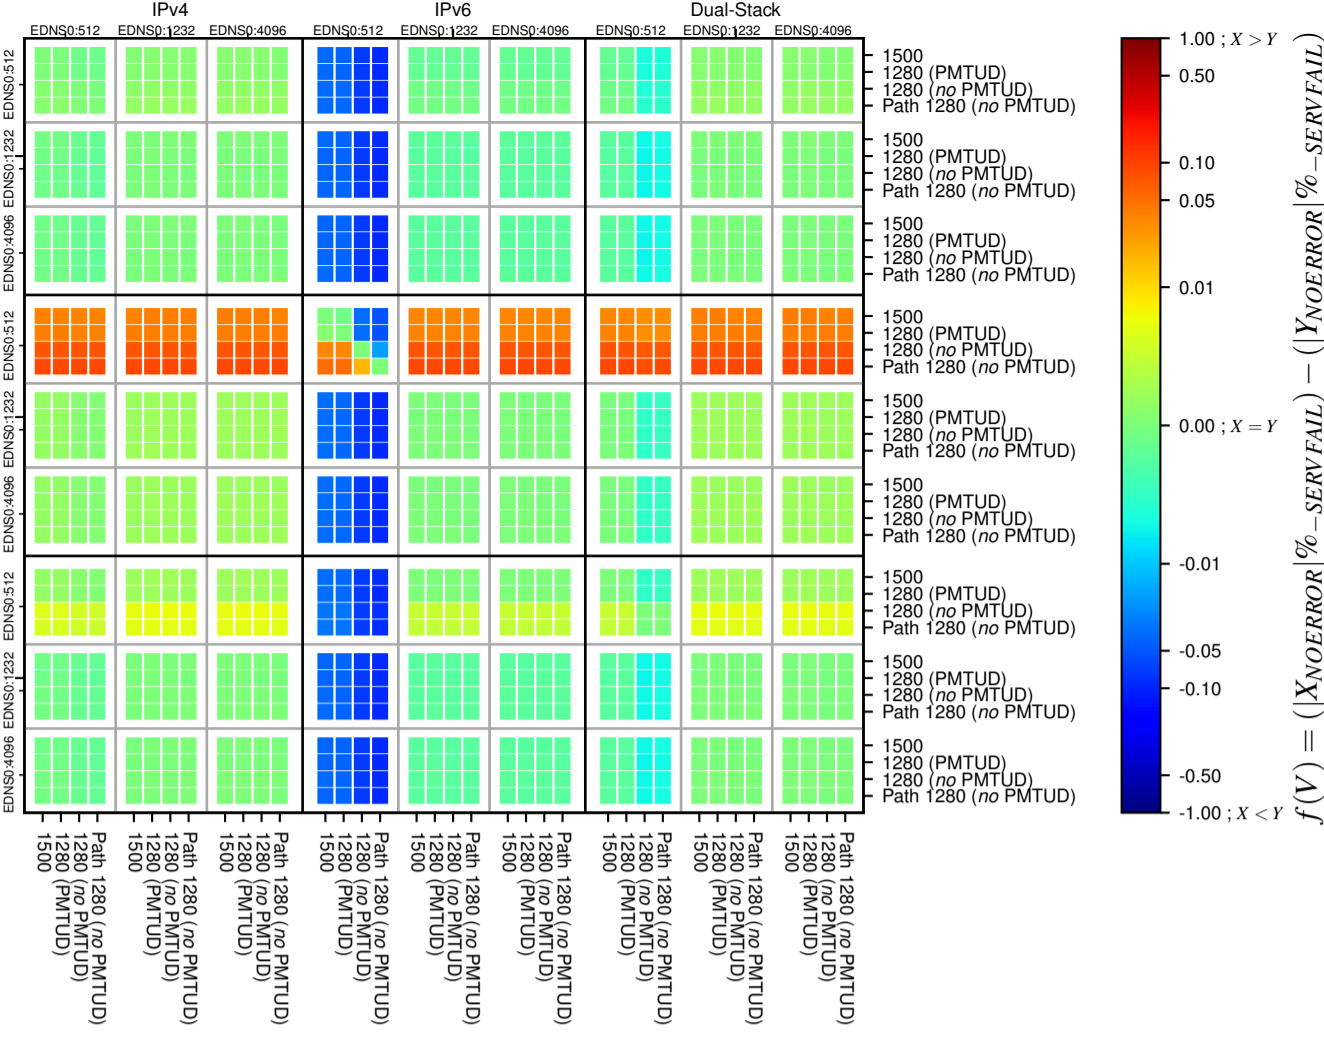

### All Zones without DNSSEC for '.com'

### All Zones for '.com'

$$f(V) = (|X_{NOERROR}| \% - SERVFAIL) - (|Y_{NOERROR}| \% - SERVFAIL)$$

$$f(V) = (|X_{NOERROR}| \% - SERVFAIL) - (|Y_{NOERROR}| \% - SERVFAIL)$$

$$f(V) = (|X_{NOERROR}| \% - SERVFAIL) - (|Y_{NOERROR}| \% - SERVFAIL)$$