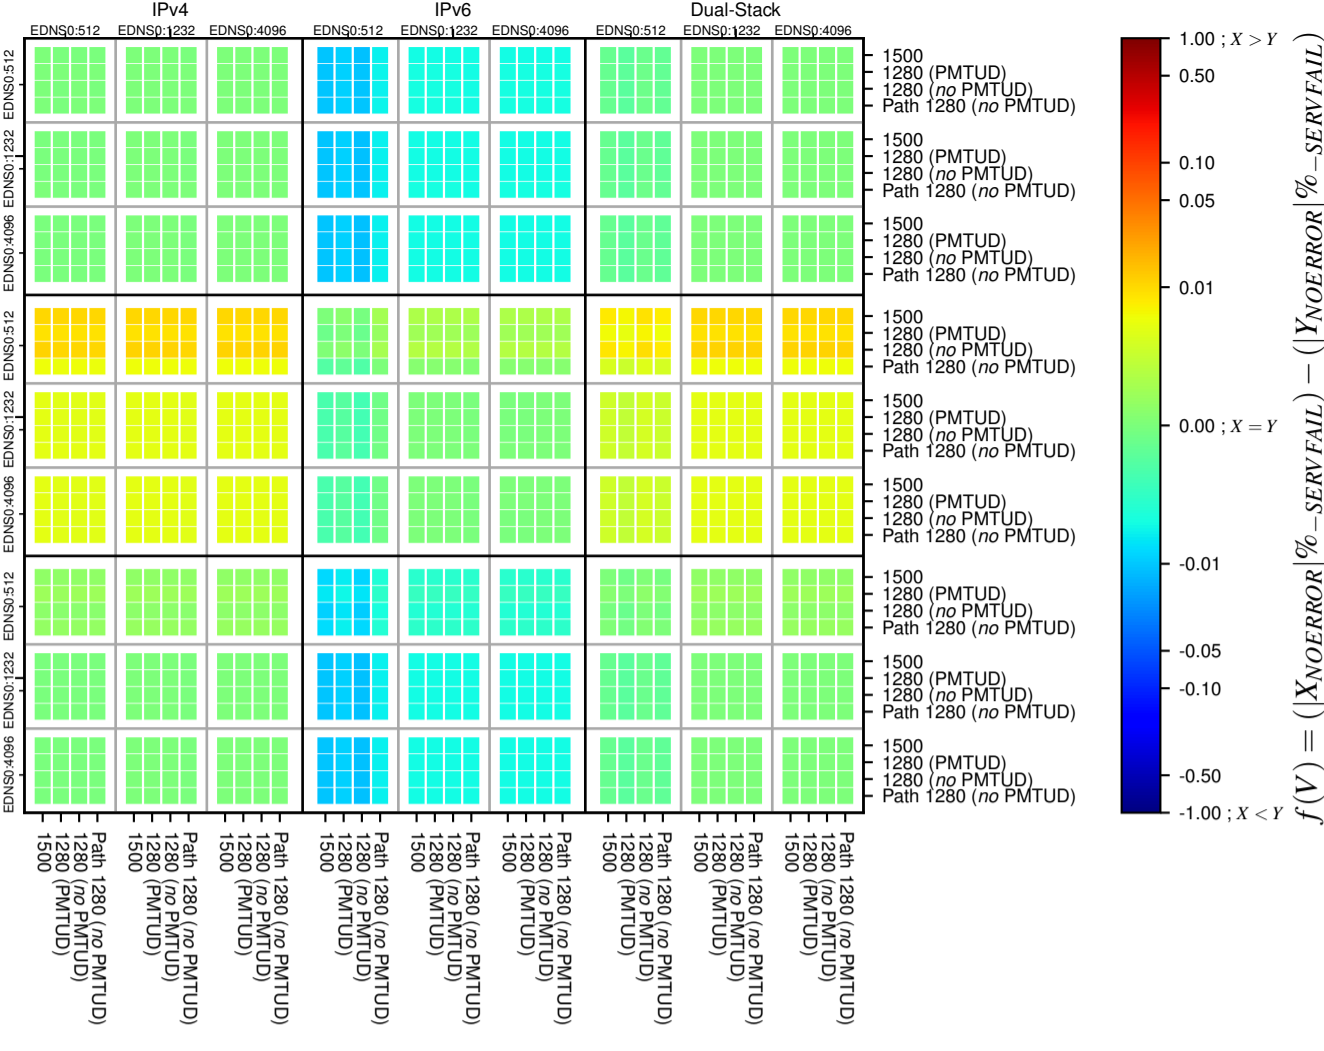

All Zones without DNSSEC for '.de'

All Zones with DNSSEC for '.de'

All Zones for '.de'