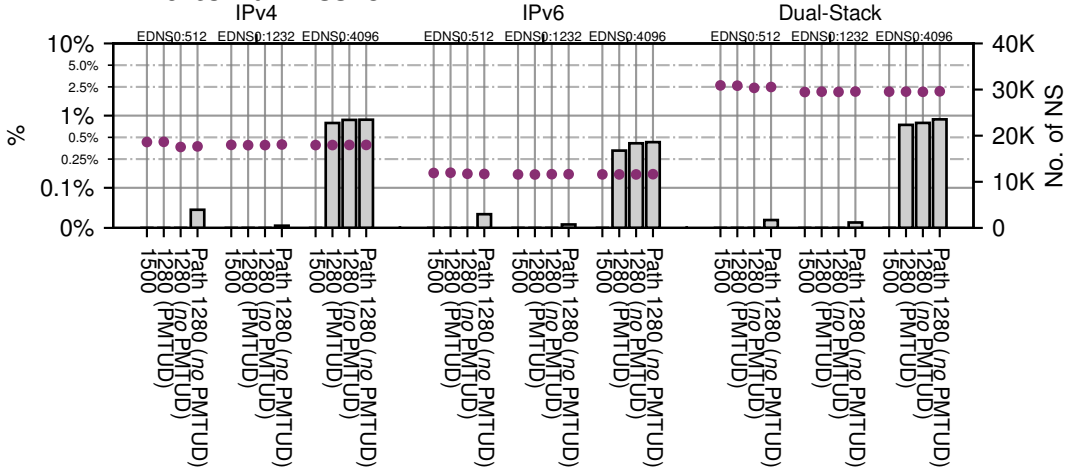

UDP packet too big

All Zones with DNSSEC