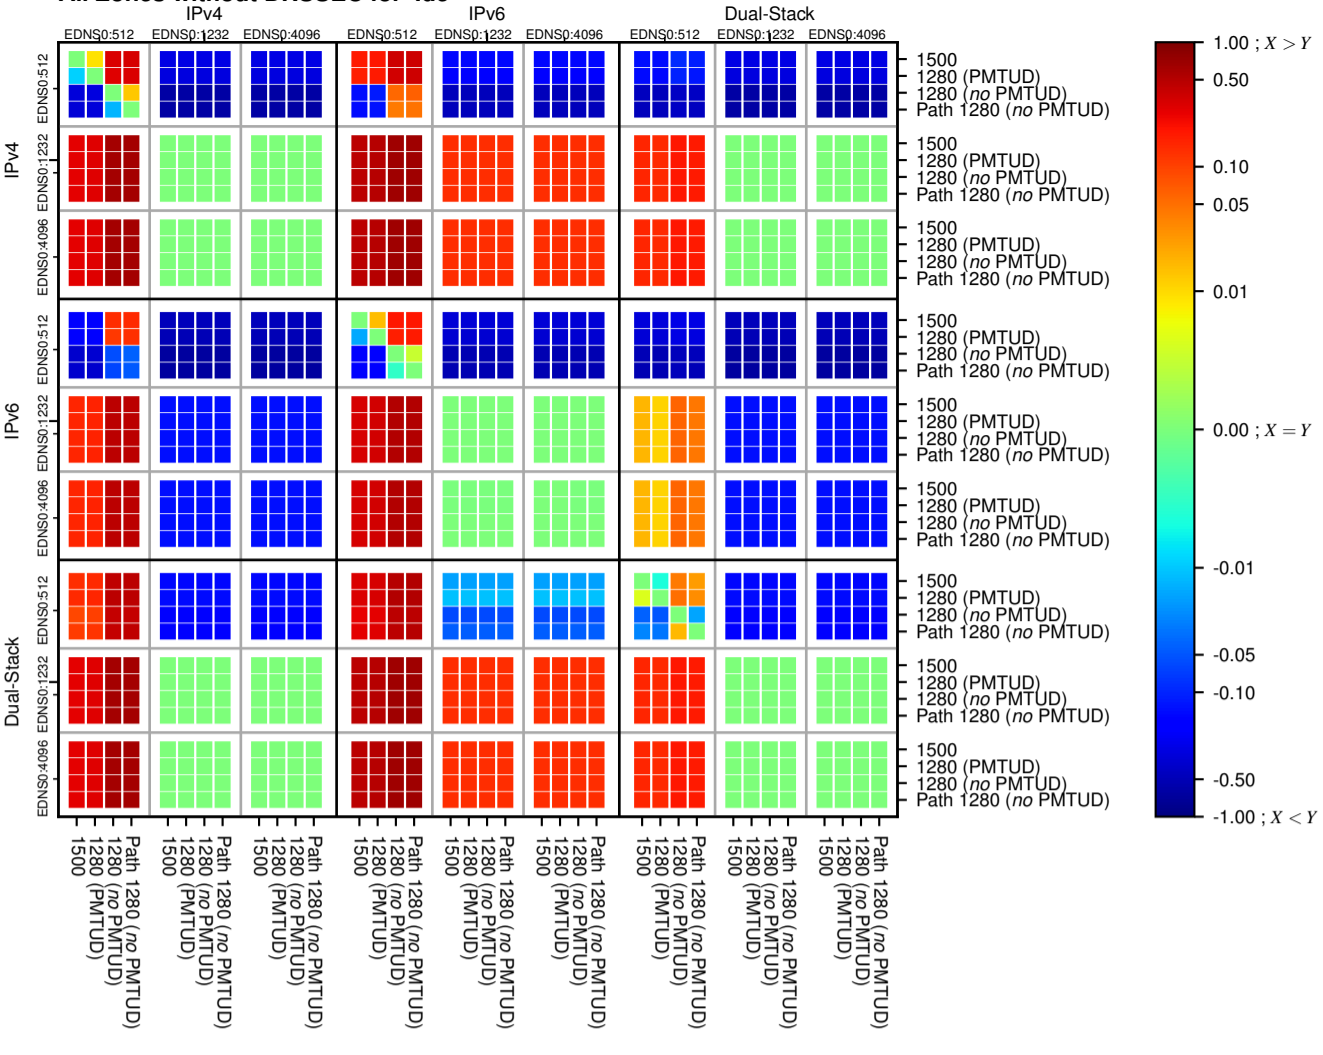

### All Zones without DNSSEC for '.de'