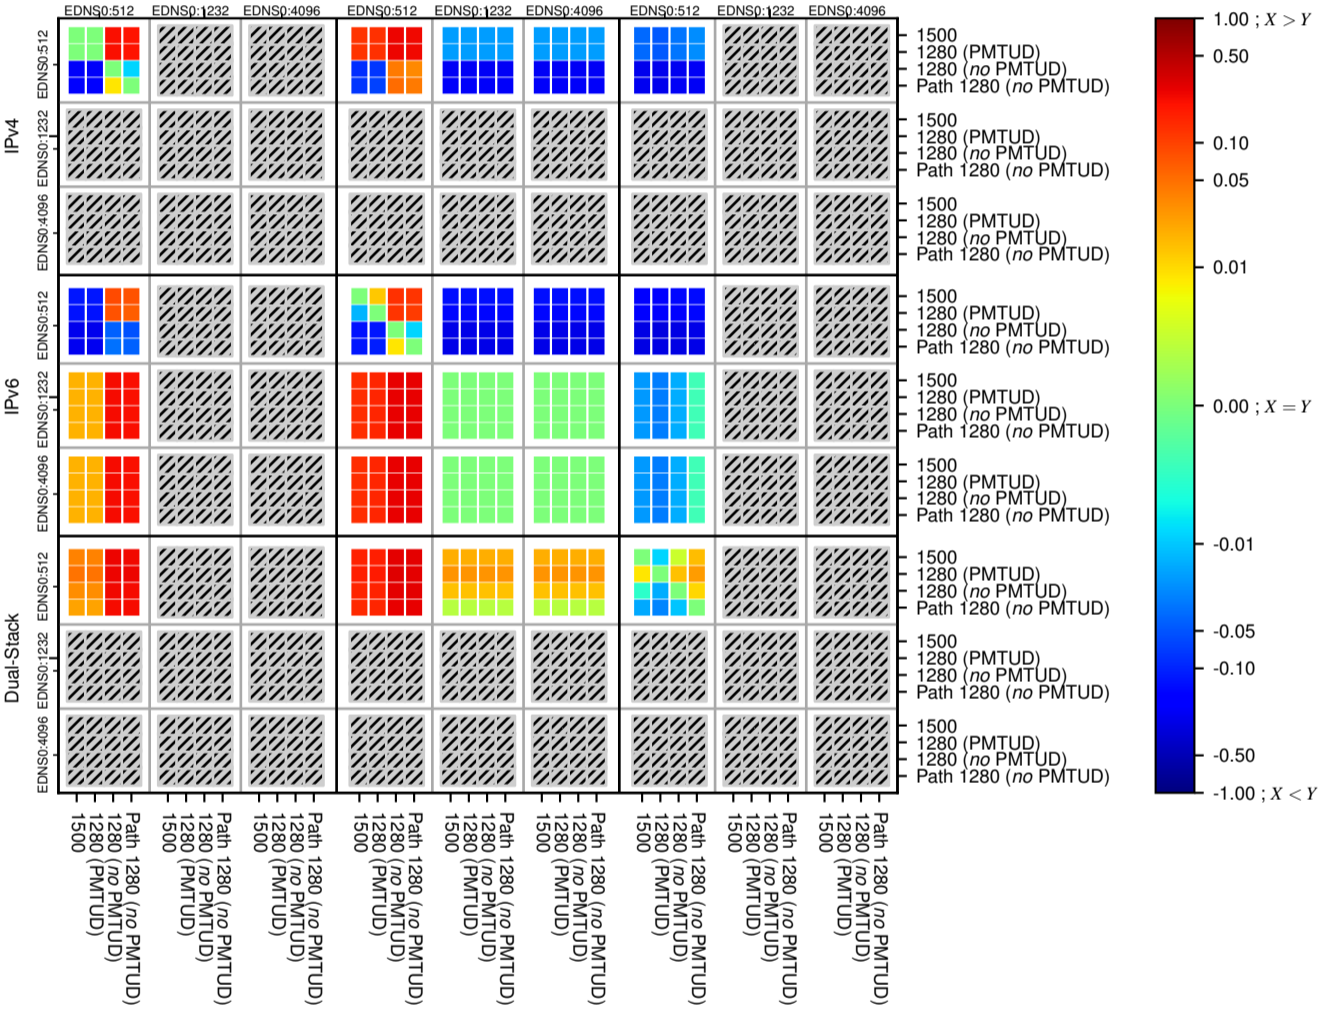

All Zones with DNSSEC for '.de'