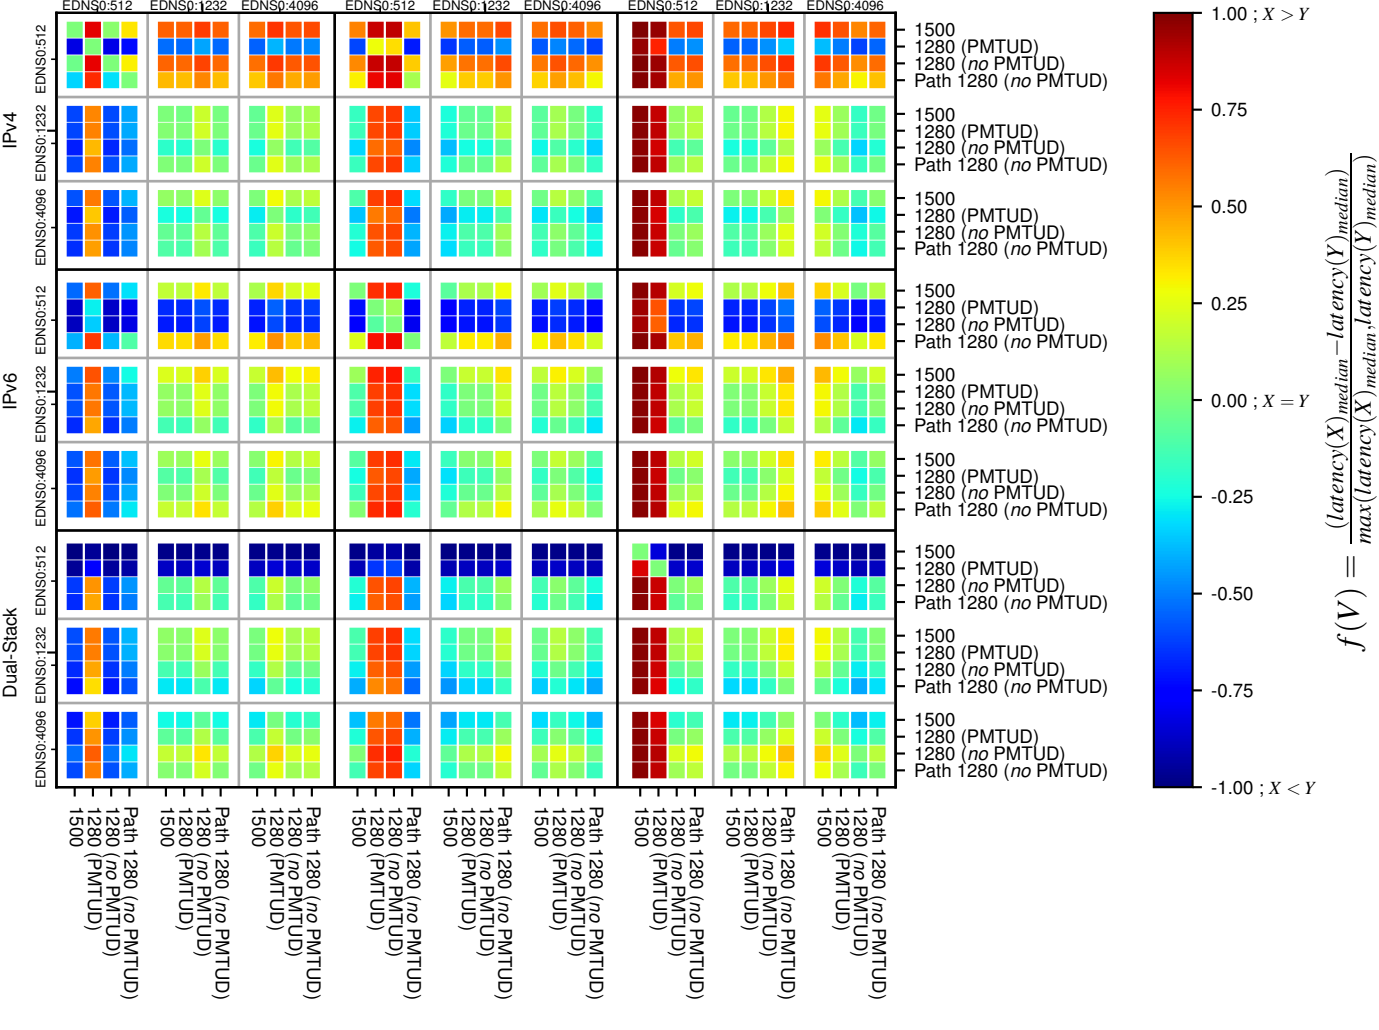

All Zones without DNSSEC returning NOERROR for '.de'

All Zones with DNSSEC returning NOERROR for '.de'

All Zones returning NOERROR for '.de'