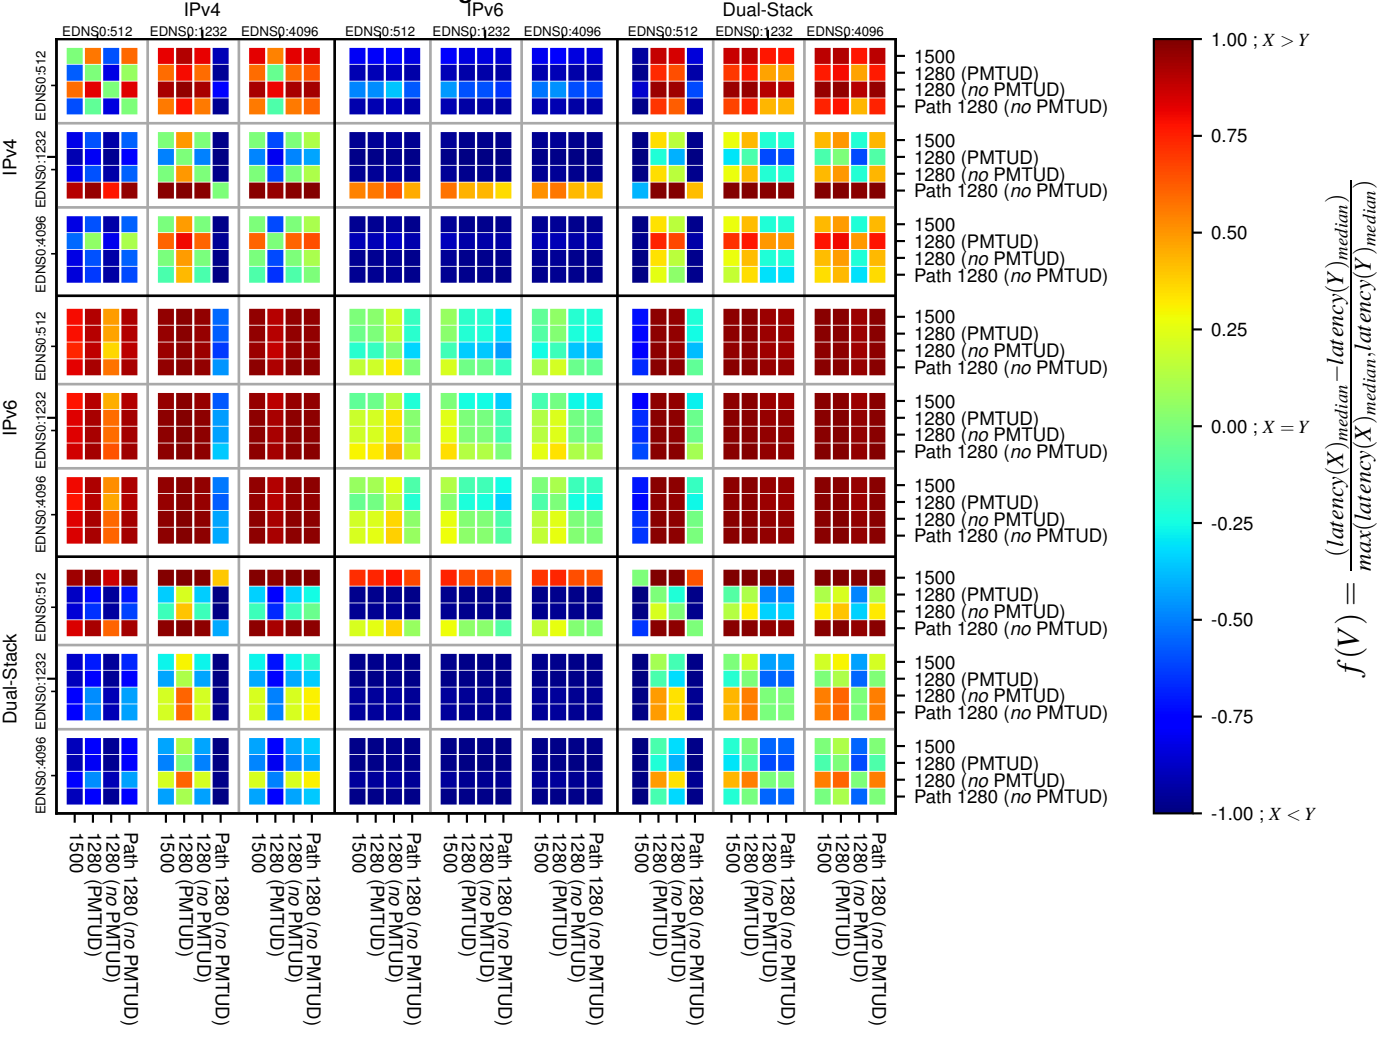

All Zones without DNSSEC returning NOERROR for '.de'

All Zones with DNSSEC returning NOERROR for '.de'

All Zones returning NOERROR for '.de'