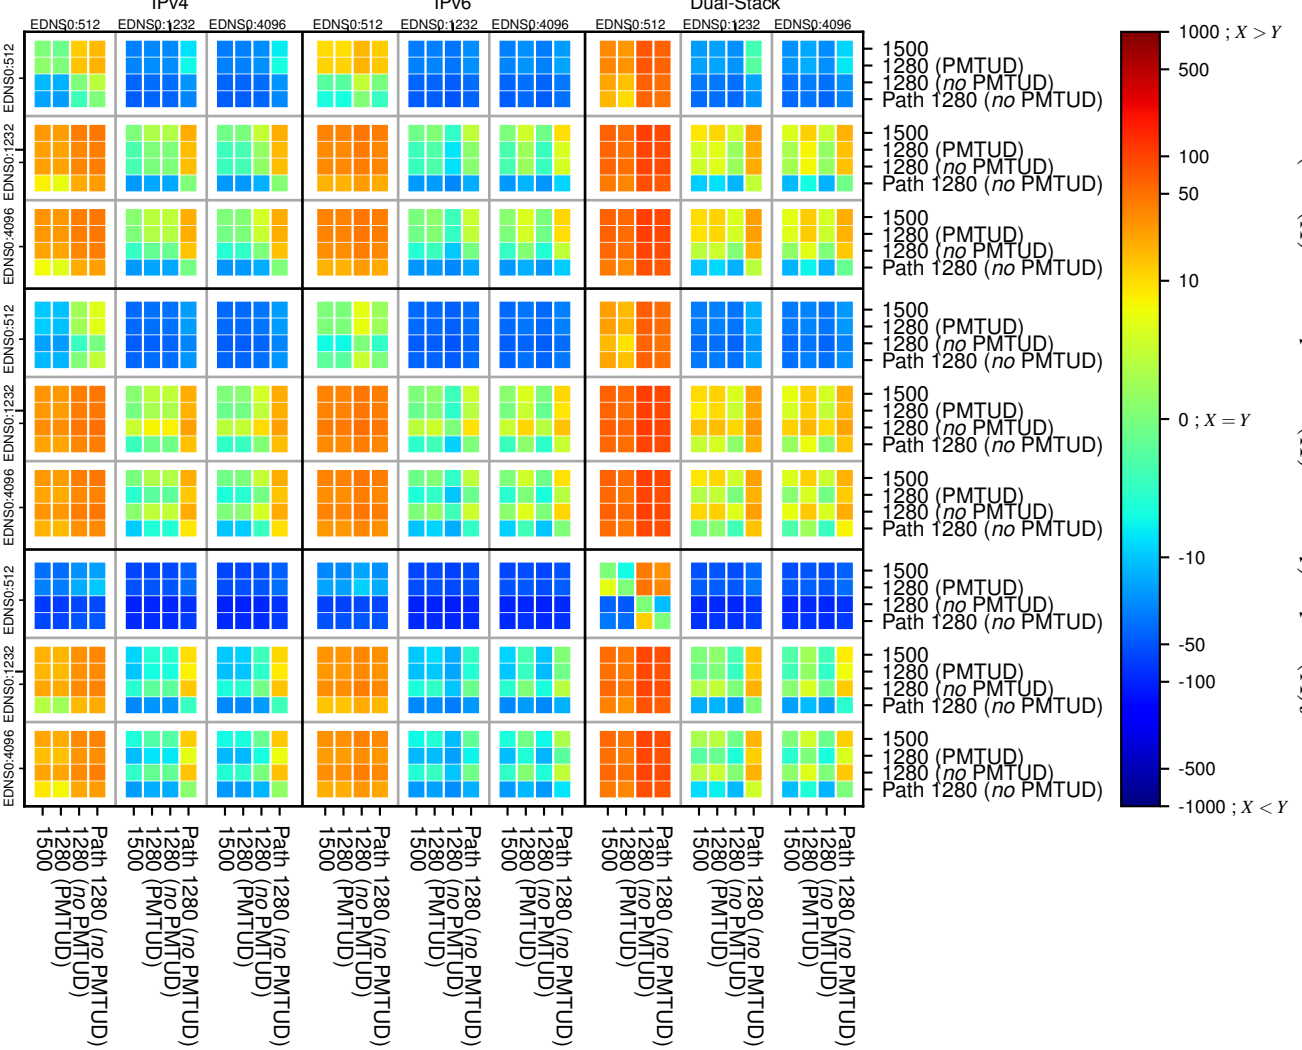

All Zones without DNSSEC returning NOERROR for '.nl'

All Zones with DNSSEC returning NOERROR for '.nl'

All Zones returning NOERROR for '.nl'

$$f(V) = \log(\text{latency}(X)_{\text{avg.}} - \text{latency}(Y)_{\text{avg.}}) \text{ms}$$

$$f(V) = \log(\text{latency}(X)_{\text{avg.}} - \text{latency}(Y)_{\text{avg.}}) \text{ms}$$

$$f(V) = \log(\text{latency}(X)_{\text{avg.}} - \text{latency}(Y)_{\text{avg.}}) \text{ms}$$