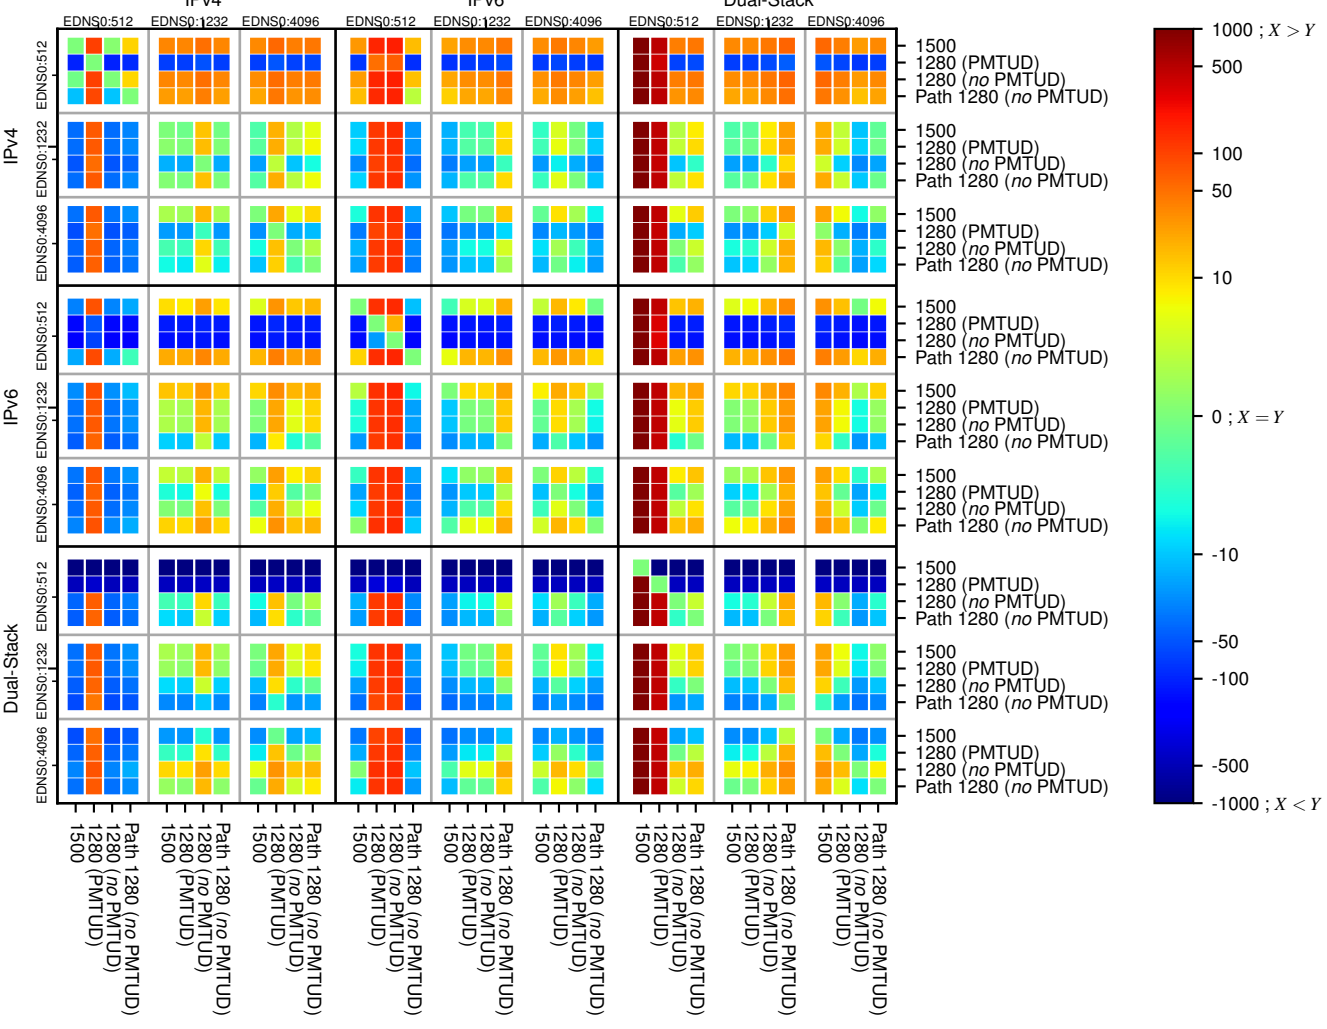

All Zones without DNSSEC returning NOERROR for '.de'

All Zones with DNSSEC returning NOERROR for '.de'

All Zones returning NOERROR for '.de'