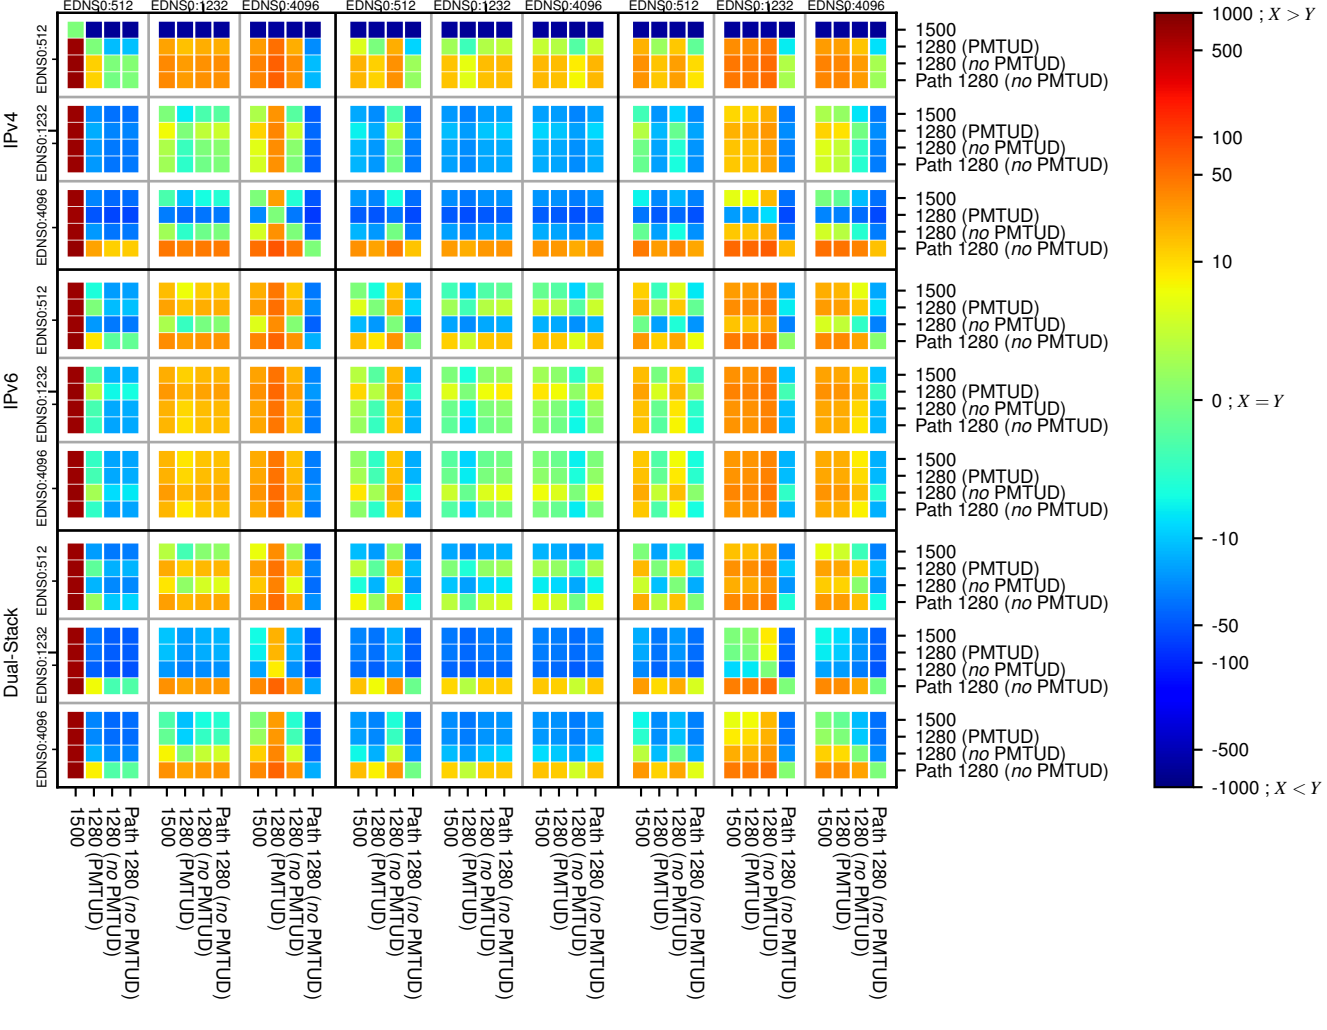

### All Zones without DNSSEC returning NOERROR for '.nl'

### All Zones with DNSSEC returning NOERROR for '.nl'