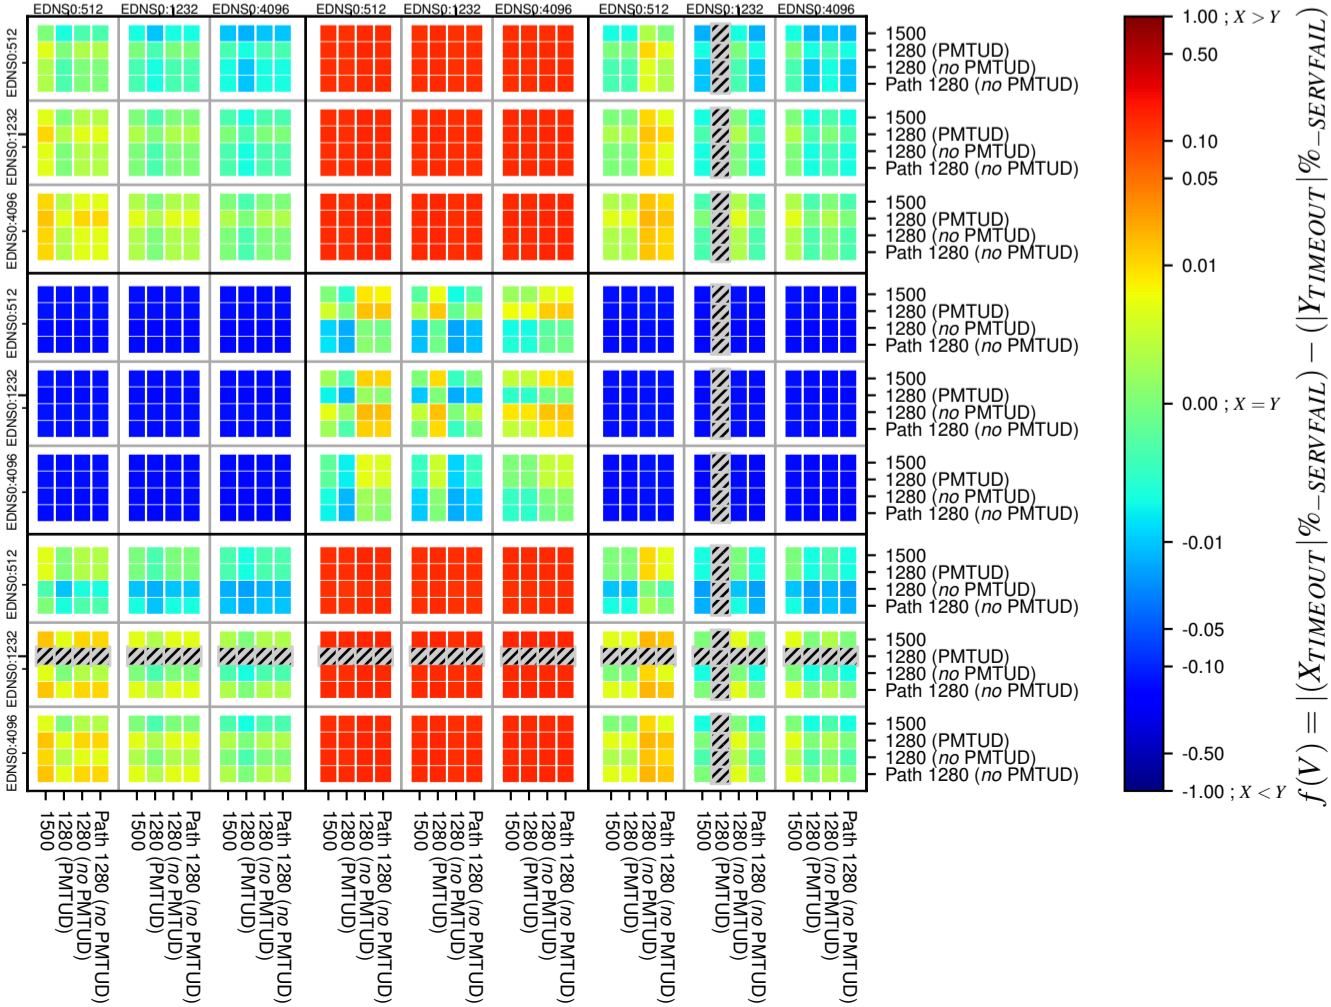

All Zones without DNSSEC for '.br'

All Zones with DNSSEC for '.br'

All Zones for '.br'

$$f(V) = |X_{TIMEOUT} \% - SERVFAIL} - (Y_{TIMEOUT} \% - SERVFAIL)|$$

$$f(V) = |X_{TIMEOUT} \% - SERVFAIL} - (Y_{TIMEOUT} \% - SERVFAIL)|$$

$$f(V) = |X_{TIMEOUT} \% - SERVFAIL} - (Y_{TIMEOUT} \% - SERVFAIL)|$$