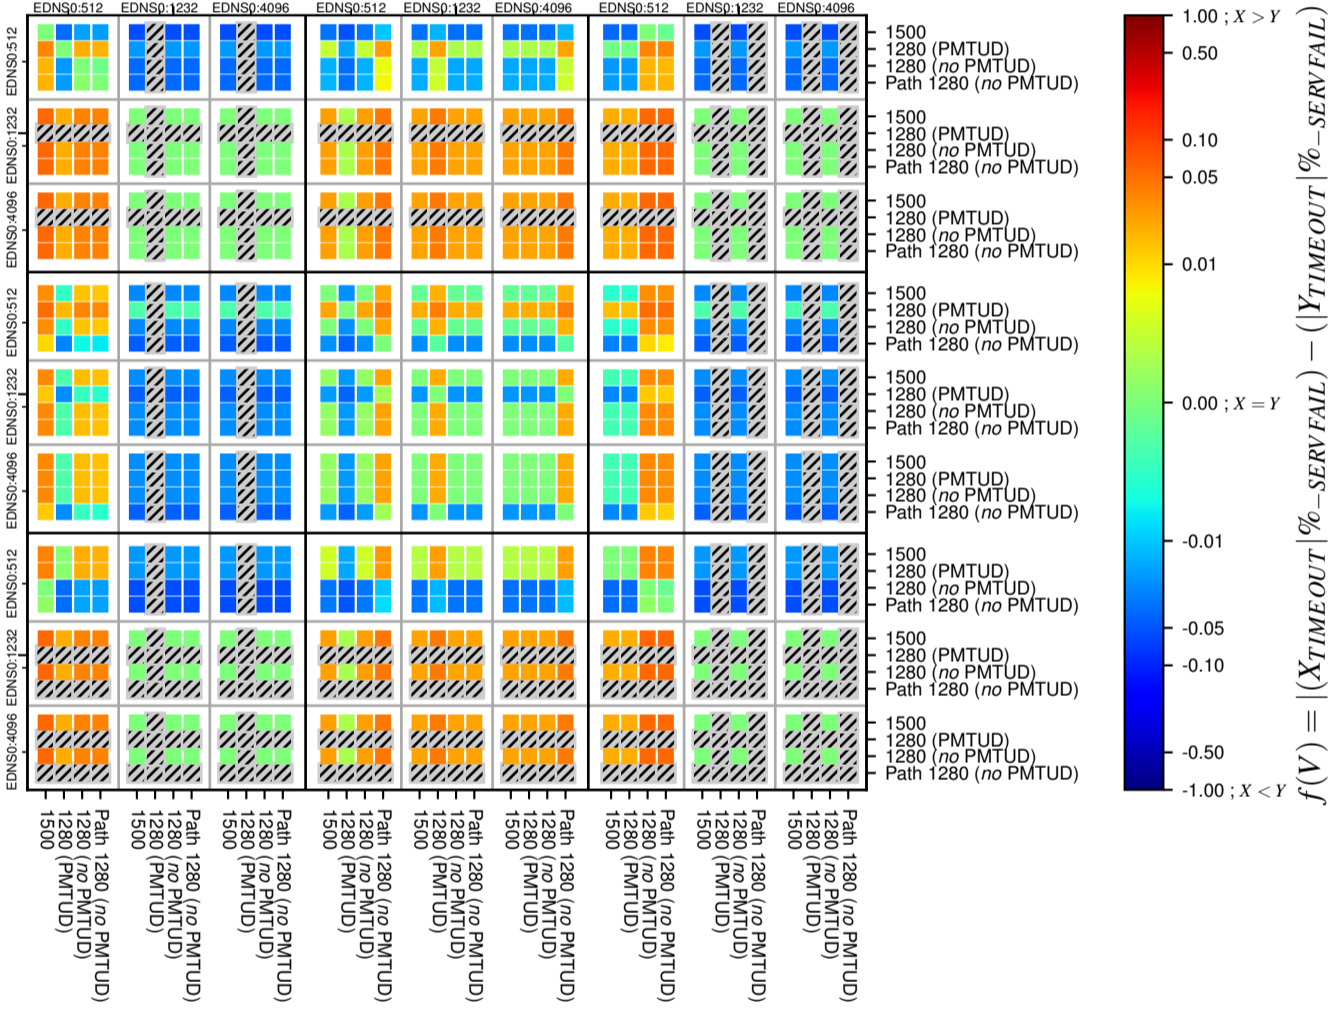

All Zones without DNSSEC for '.br'

All Zones with DNSSEC for '.br'

All Zones for '.br'

$$f(V) = |X_{TIMEOUT} \% - SERVFAIL} - (Y_{TIMEOUT} \% - SERVFAIL)|$$

$$f(V) = |X_{TIMEOUT} \% - SERVFAIL} - (Y_{TIMEOUT} \% - SERVFAIL)|$$

$$f(V) = |X_{TIMEOUT} \% - SERVFAIL} - (Y_{TIMEOUT} \% - SERVFAIL)|$$