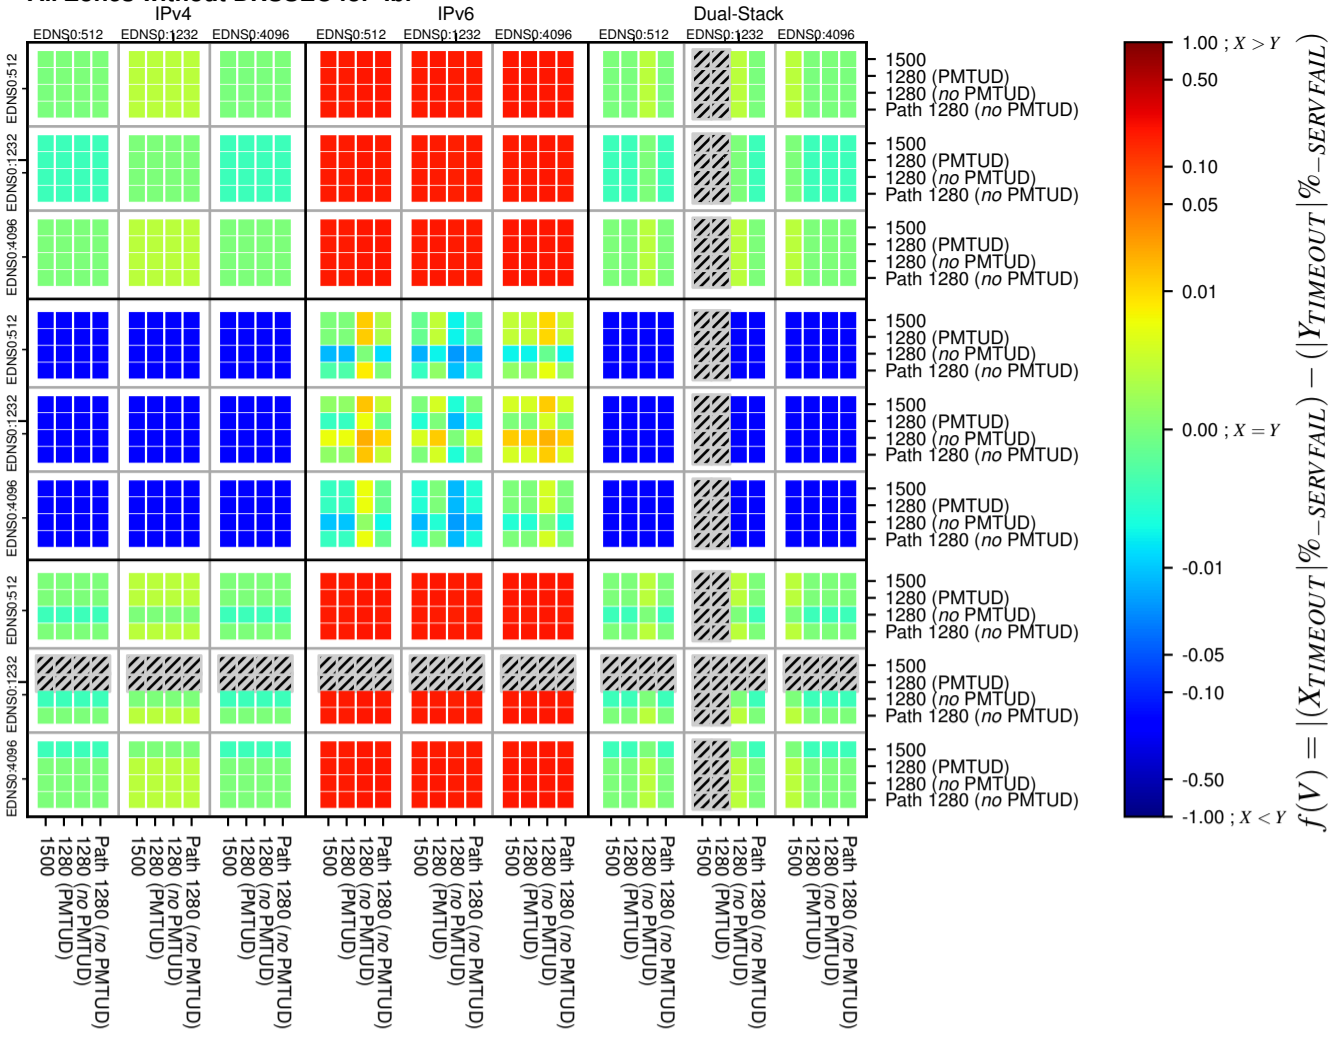

All Zones without DNSSEC for '.br'

All Zones with DNSSEC for '.br'

All Zones for '.br'

$$f(V) = |X_{TIMEOUT} \% - SERVFAIL} - (Y_{TIMEOUT} \% - SERVFAIL)|$$

$$f(V) = |X_{TIMEOUT} \% - SERVFAIL} - (Y_{TIMEOUT} \% - SERVFAIL)|$$

$$f(V) = |X_{TIMEOUT} \% - SERVFAIL} - (Y_{TIMEOUT} \% - SERVFAIL)|$$