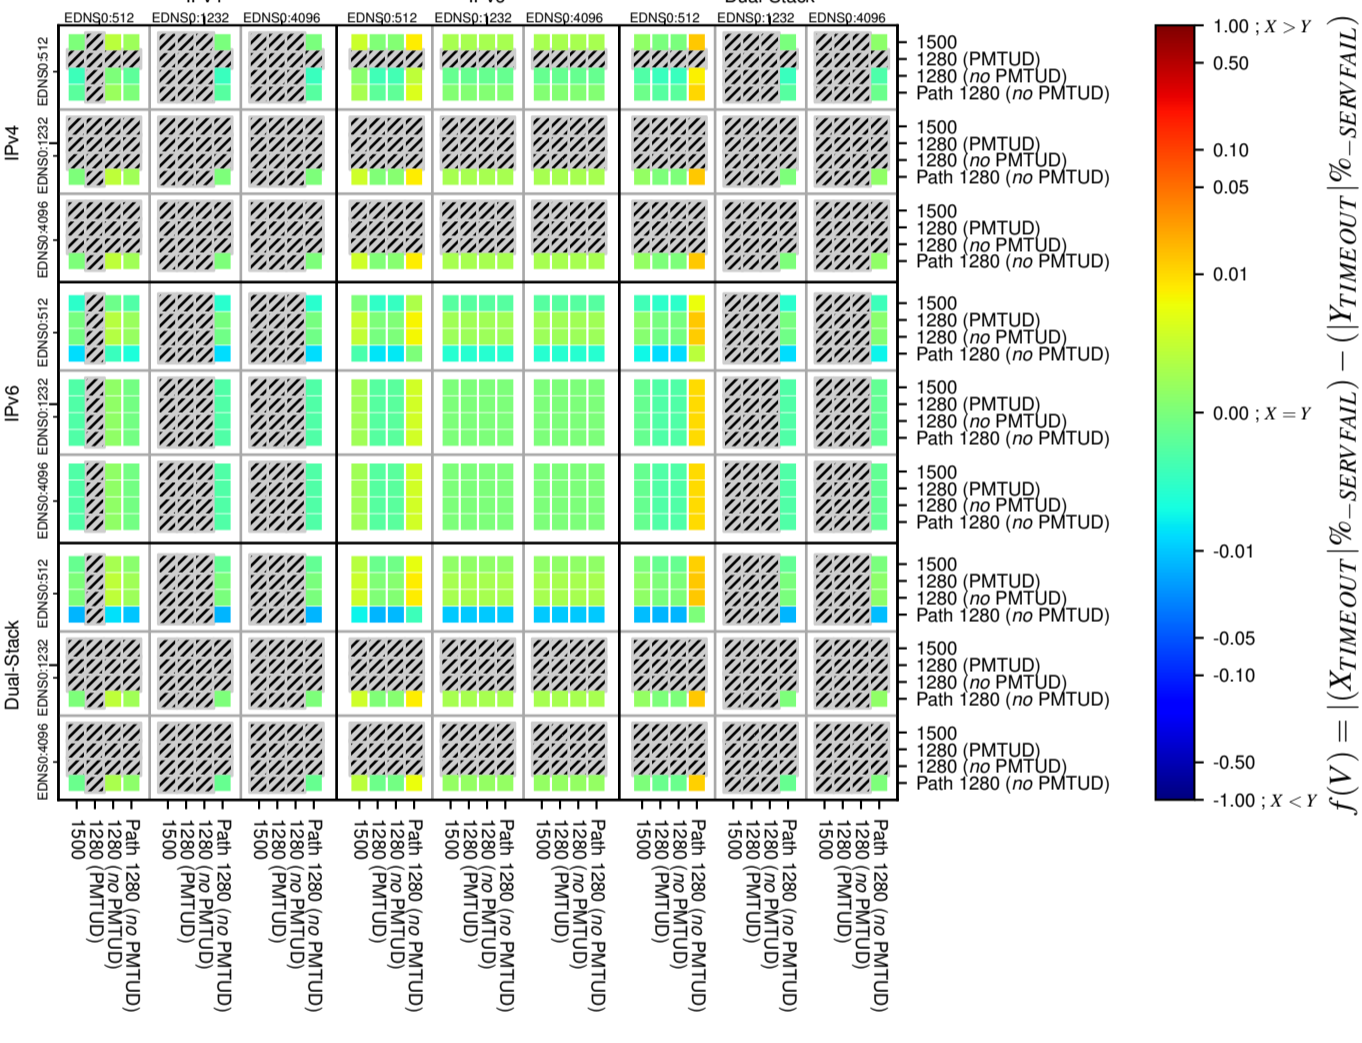

All Zones with DNSSEC for '.de'