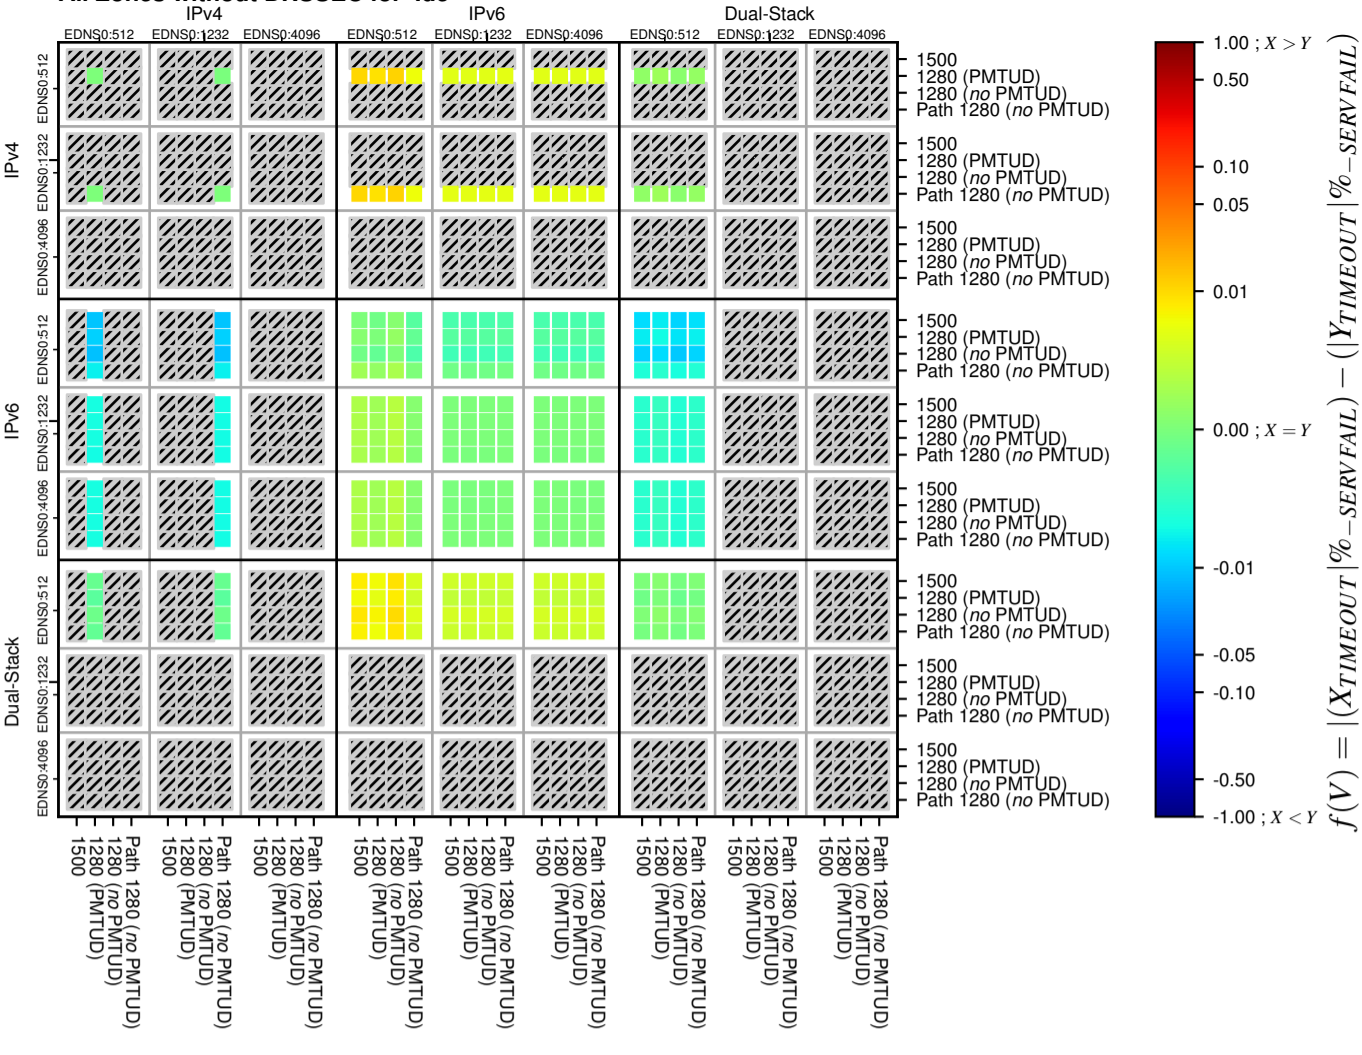

### All Zones without DNSSEC for '.de'