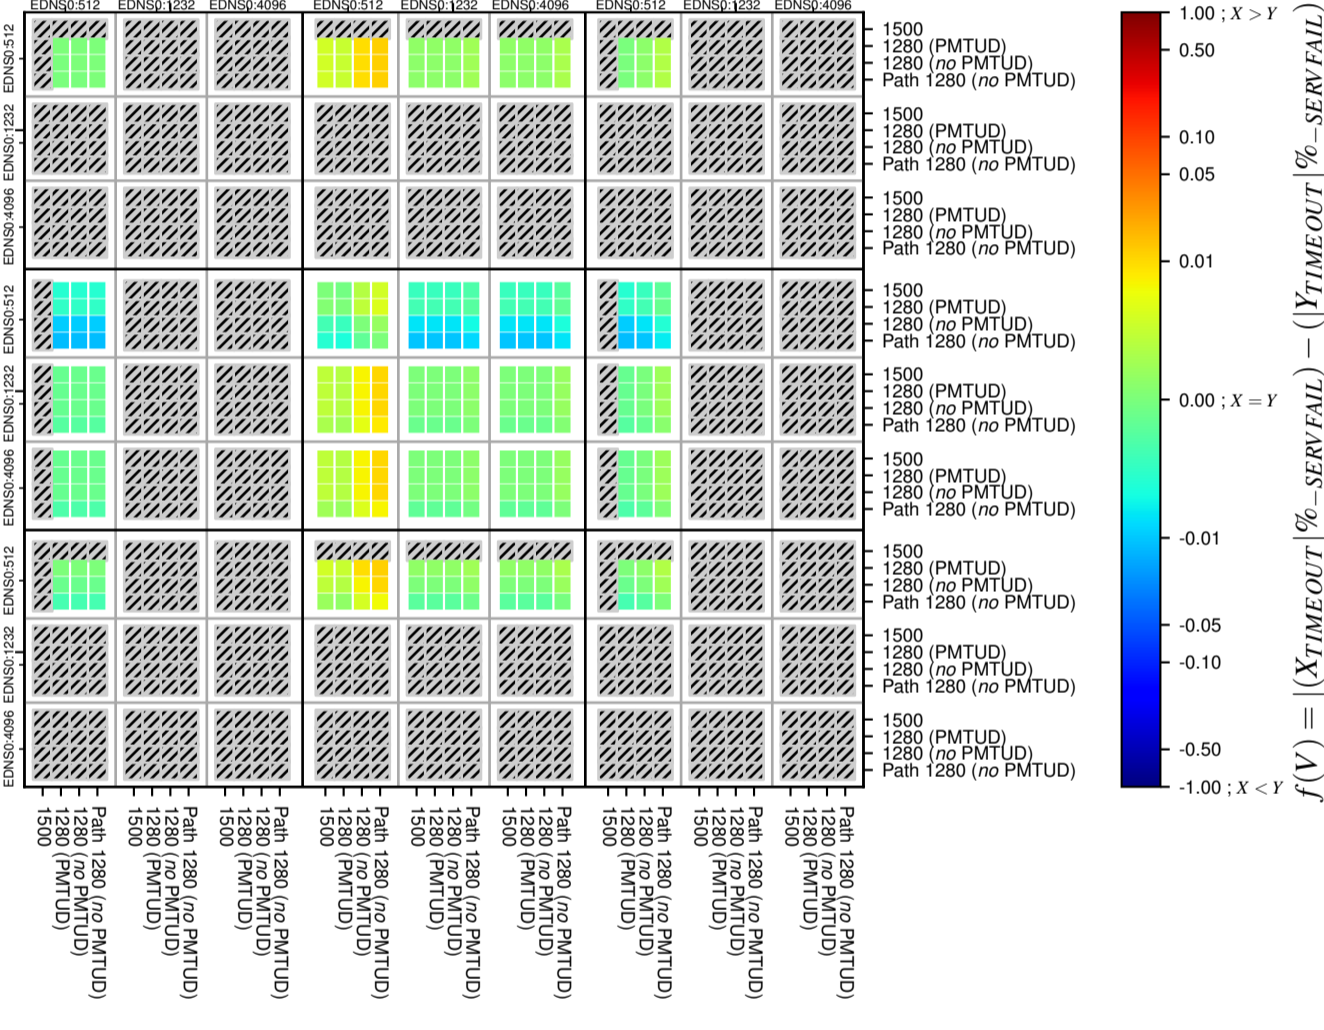

All Zones without DNSSEC for '.net'

All Zones with DNSSEC for '.net'

All Zones for '.net'