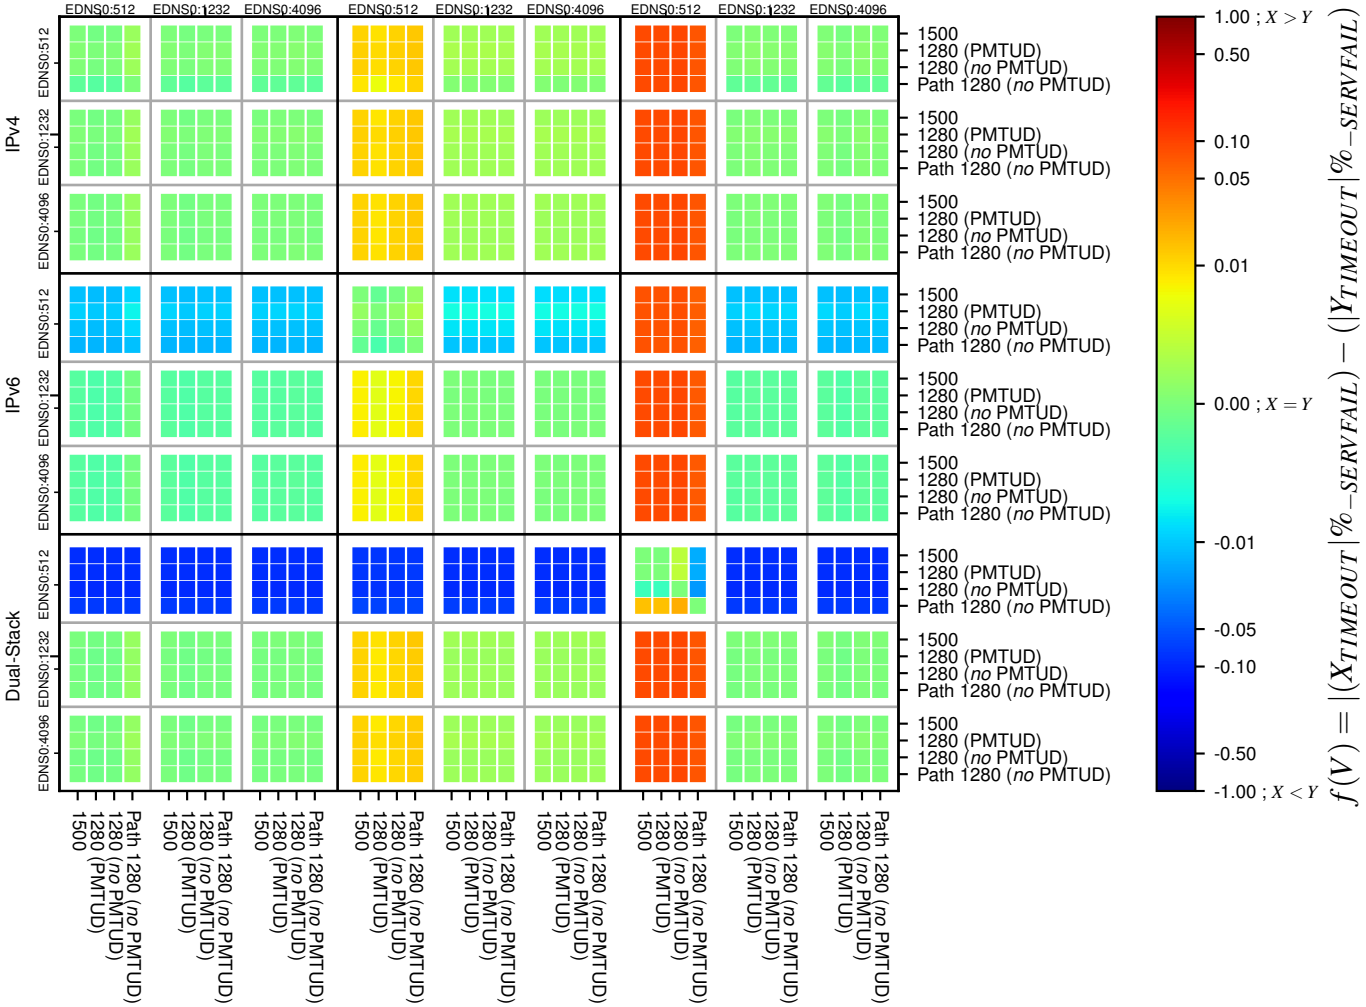

All Zones without DNSSEC for '.org'

All Zones with DNSSEC for '.org'

All Zones for '.org'

$$f(V) = |(X_{TIMEOUT} | \% - SERVFAIL) - ((Y_{TIMEOUT} | \% - SERVFAIL))|$$

$$f(V) = |(X_{TIMEOUT} | \% - SERVFAIL) - ((Y_{TIMEOUT} | \% - SERVFAIL))|$$

$$f(V) = |(X_{TIMEOUT} | \% - SERVFAIL) - ((Y_{TIMEOUT} | \% - SERVFAIL))|$$