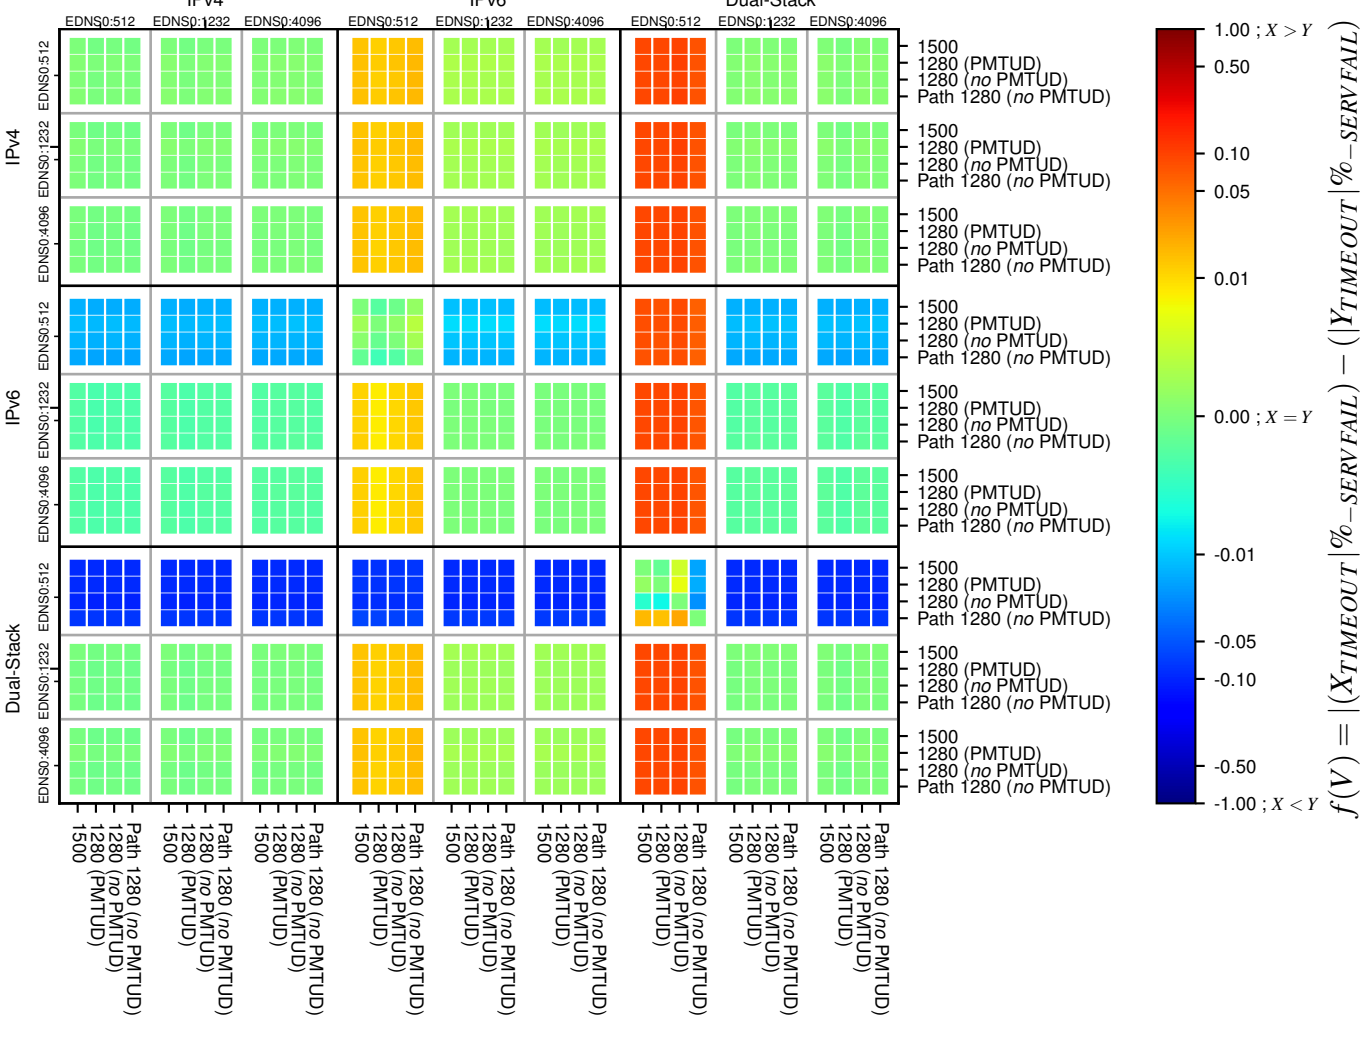

All Zones without DNSSEC for '.org'

All Zones with DNSSEC for '.org'

All Zones for '.org'

$$f(V) = |(X_{TIMEOUT} | \% - SERVFAIL) - ((Y_{TIMEOUT} | \% - SERVFAIL))|$$

$$f(V) = |(X_{TIMEOUT} | \% - SERVFAIL) - ((Y_{TIMEOUT} | \% - SERVFAIL))|$$

$$f(V) = |(X_{TIMEOUT} | \% - SERVFAIL) - ((Y_{TIMEOUT} | \% - SERVFAIL))|$$