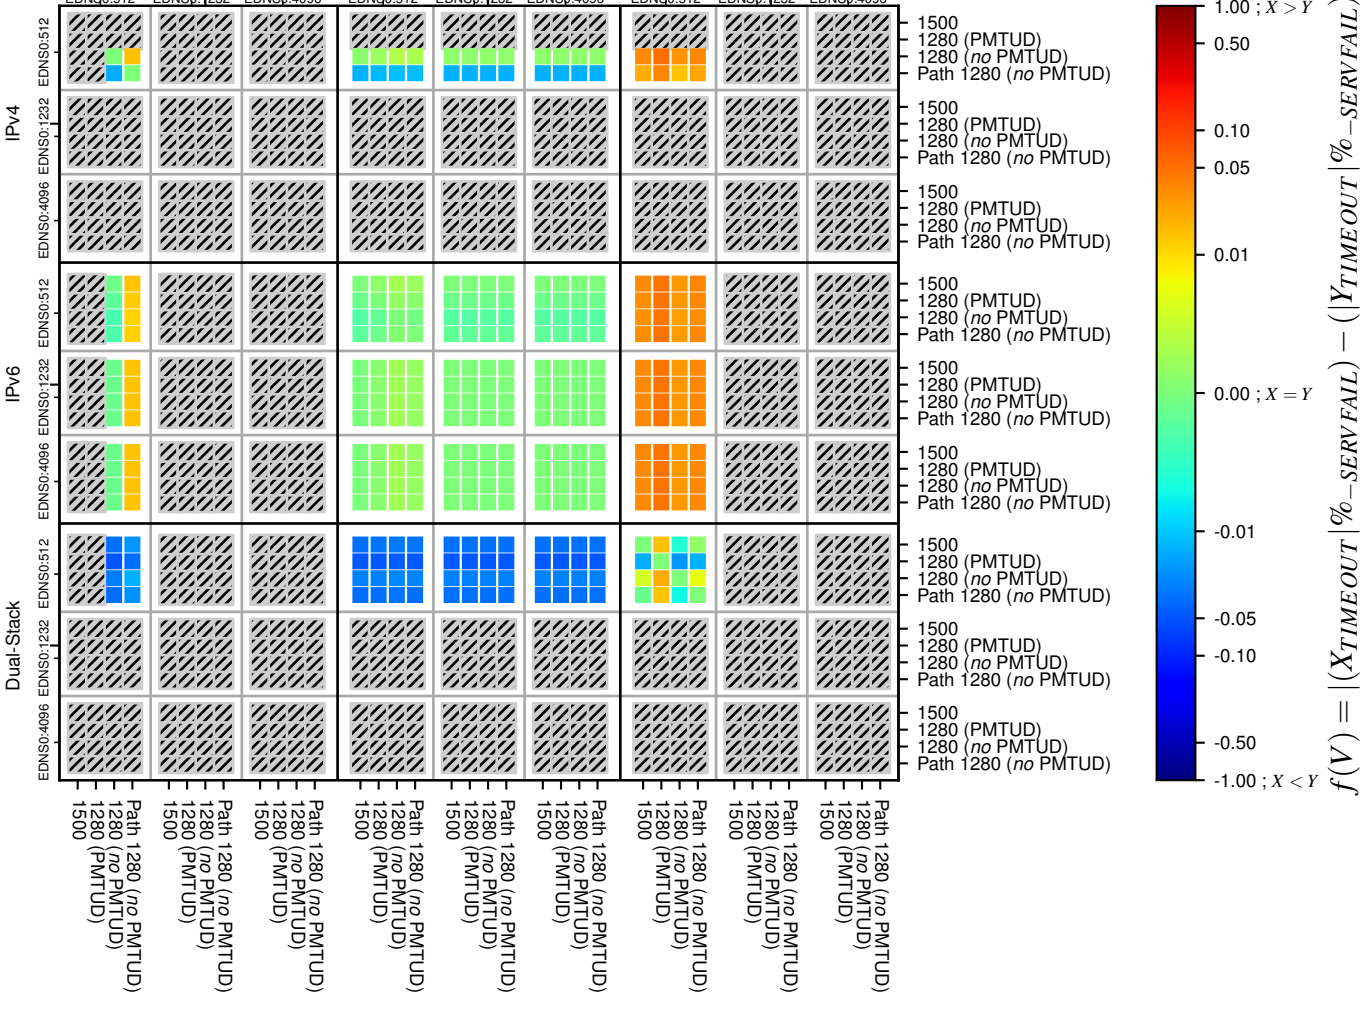

All Zones without DNSSEC for '.org'

All Zones with DNSSEC for '.org'

All Zones for '.org'

$$f(V) = |(X_{TIMEOUT} | \% - SERVFAIL) - ((Y_{TIMEOUT} | \% - SERVFAIL))|$$

$$f(V) = |(X_{TIMEOUT} | \% - SERVFAIL) - ((Y_{TIMEOUT} | \% - SERVFAIL))|$$

$$f(V) = |(X_{TIMEOUT} | \% - SERVFAIL) - ((Y_{TIMEOUT} | \% - SERVFAIL))|$$