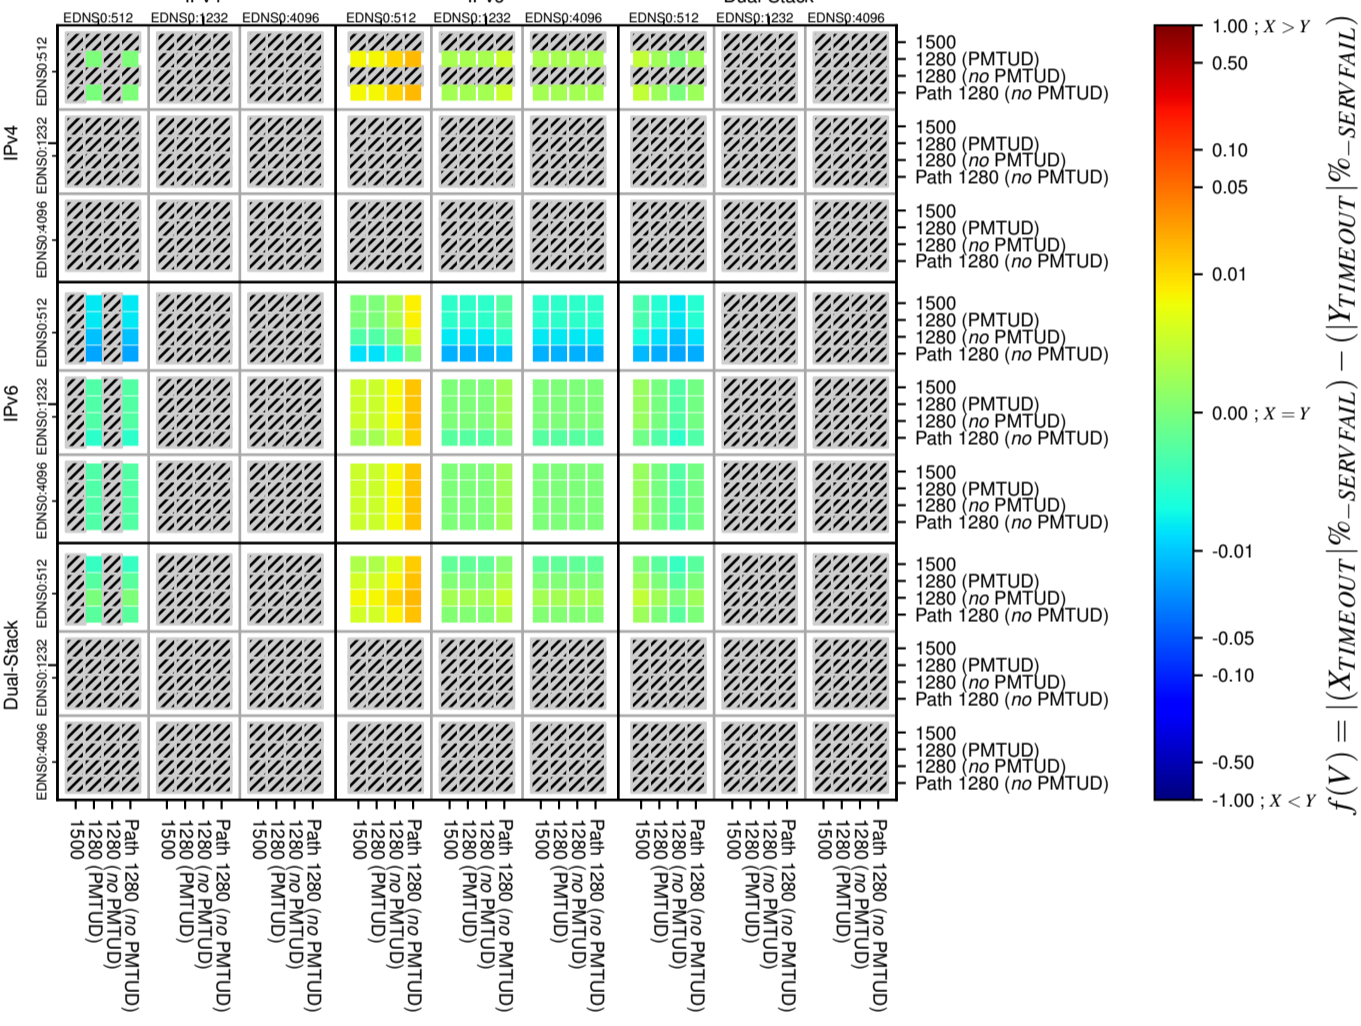

All Zones without DNSSEC for '.se'

All Zones with DNSSEC for '.se'

All Zones for '.se'