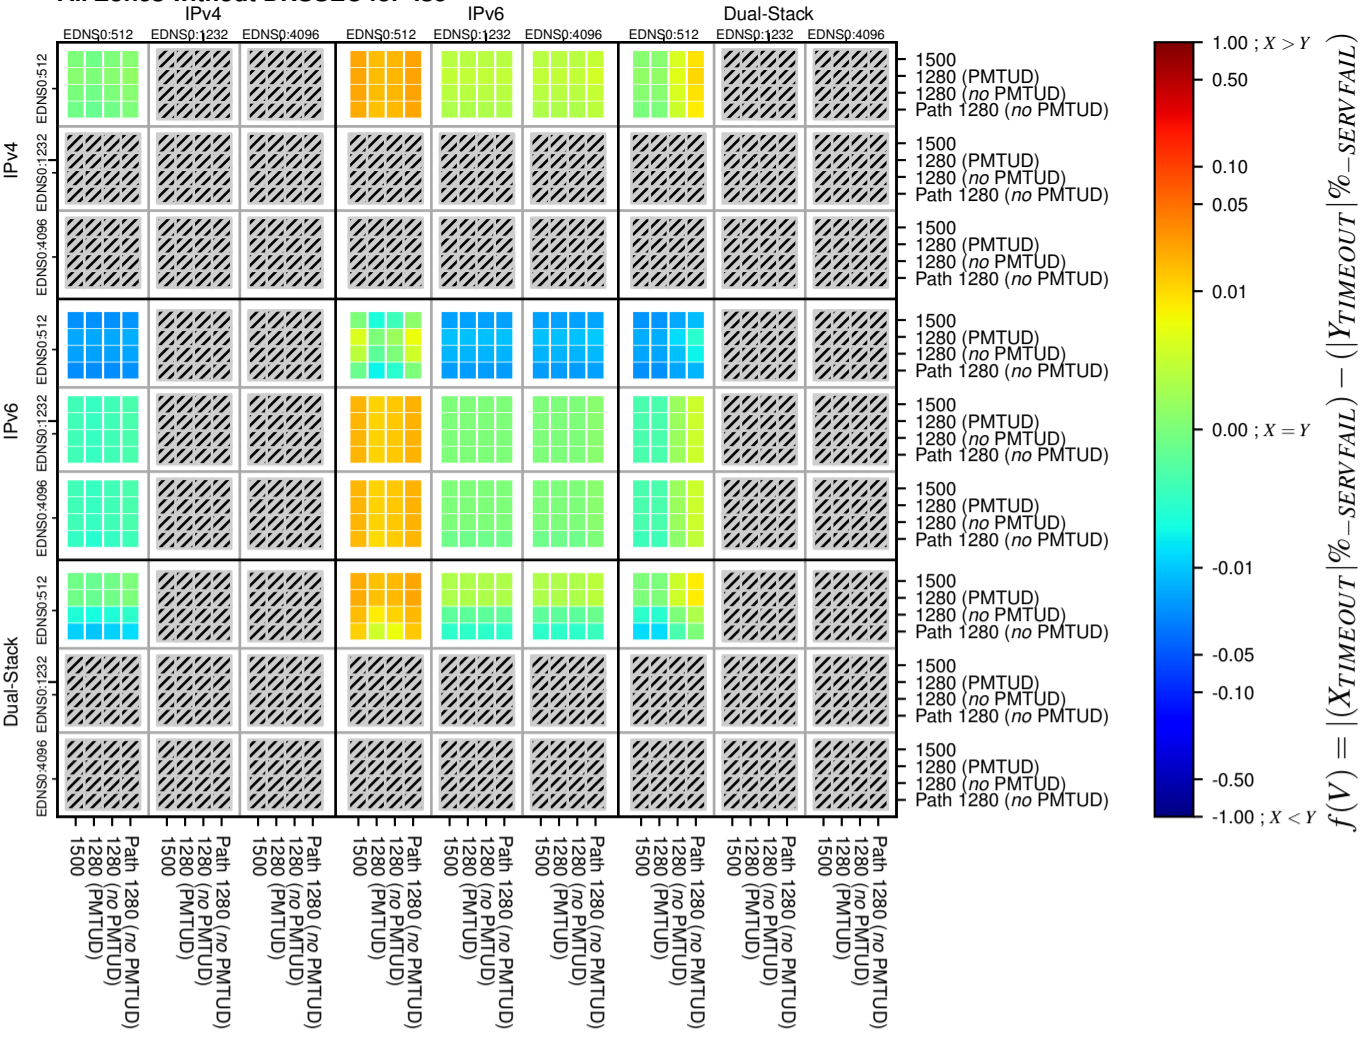

All Zones without DNSSEC for '.se'

All Zones with DNSSEC for '.se'

All Zones for '.se'