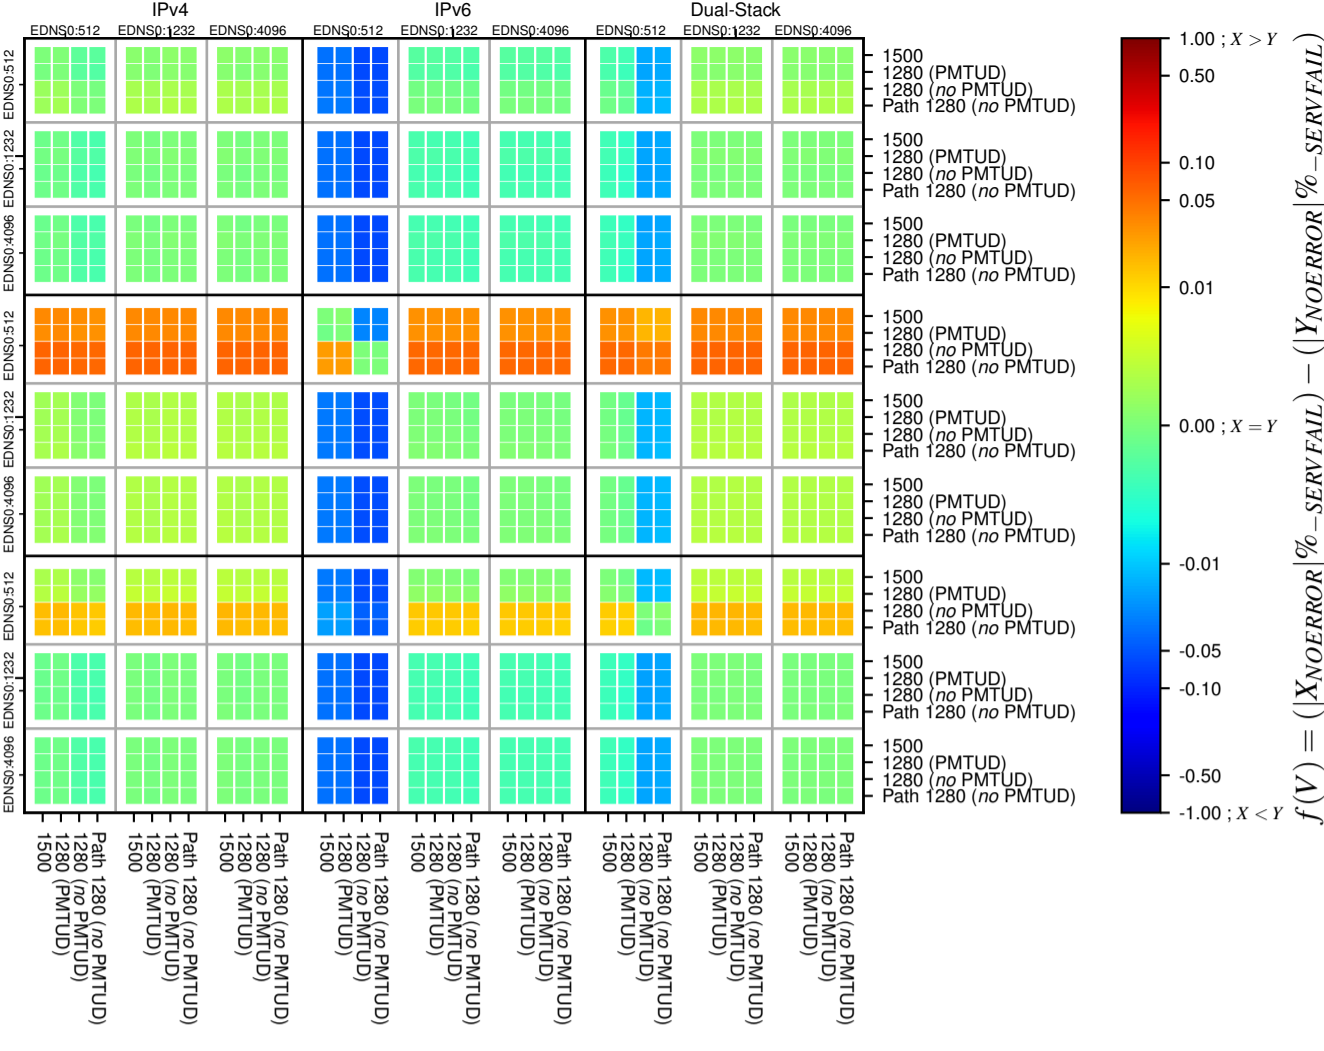

### All Zones without DNSSEC for '.net'

### All Zones with DNSSEC for '.net'