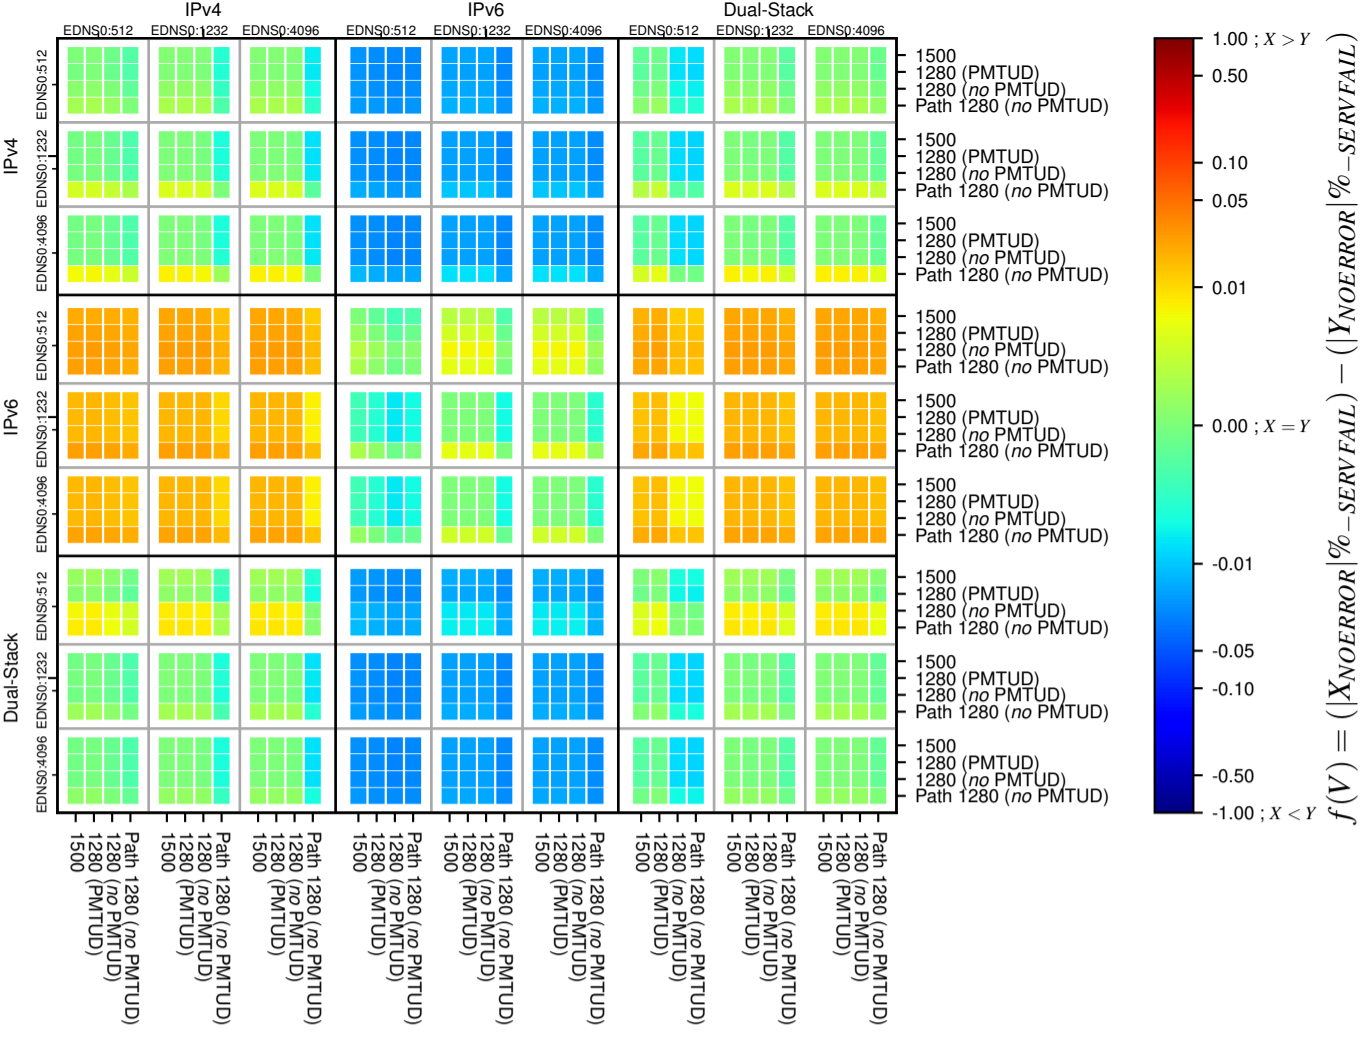

### All Zones without DNSSEC for '.nl'

### All Zones for '.nl'

$$f(V) = (|X_{NOERROR}| \% - SERVFAIL) - (|Y_{NOERROR}| \% - SERVFAIL)$$

$$f(V) = (|X_{NOERROR}| \% - SERVFAIL) - (|Y_{NOERROR}| \% - SERVFAIL)$$

$$f(V) = (|X_{NOERROR}| \% - SERVFAIL) - (|Y_{NOERROR}| \% - SERVFAIL)$$