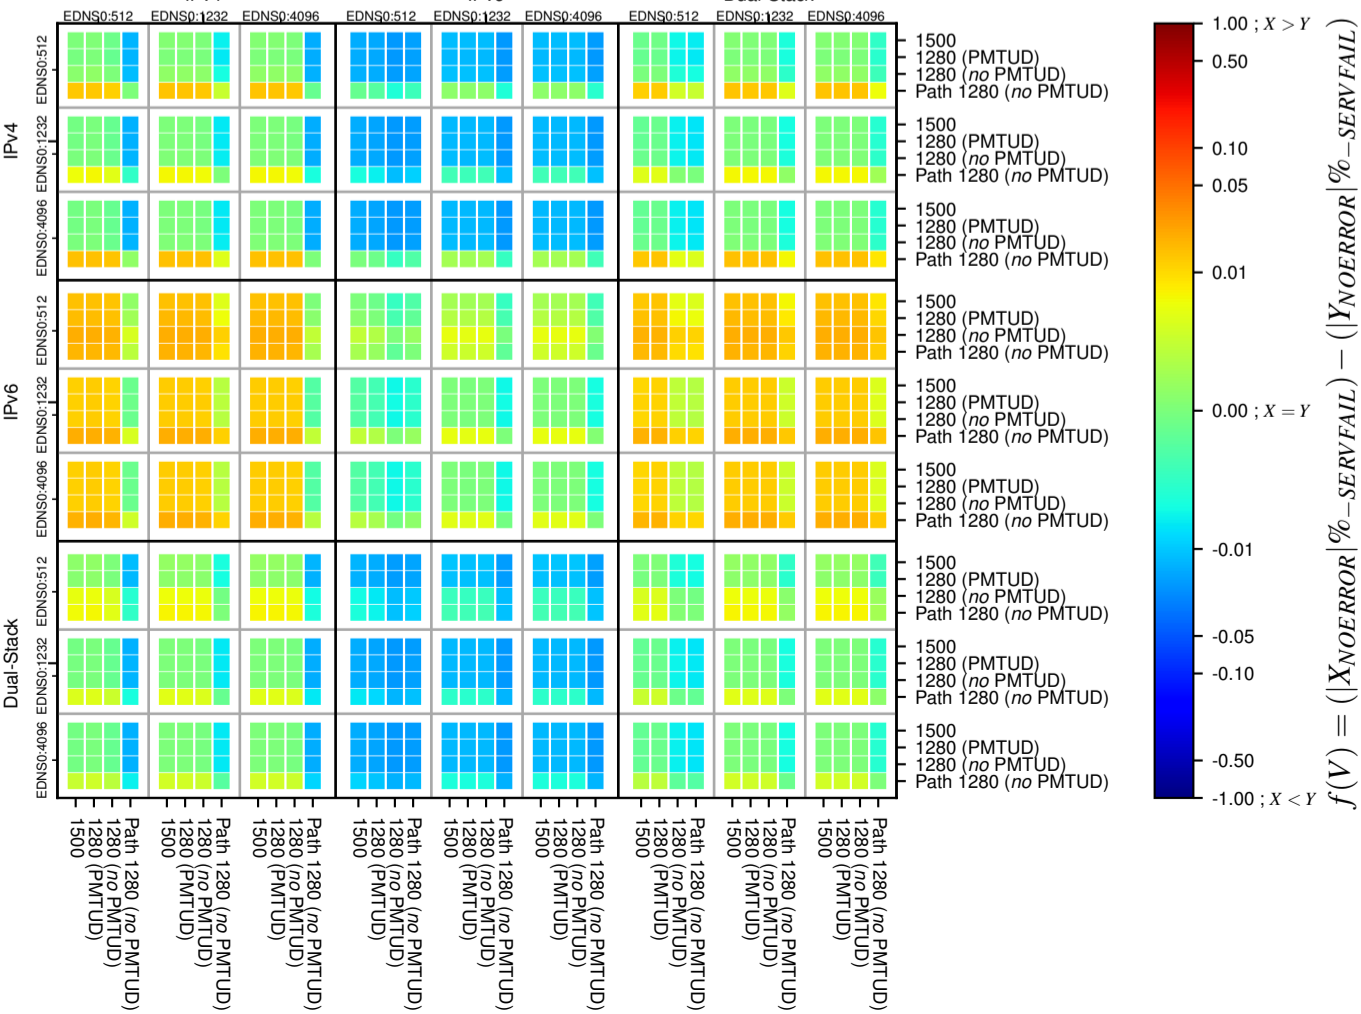

### All Zones without DNSSEC for '.nl'

### All Zones with DNSSEC for '.nl'

### All Zones for '.nl'

$$f(V) = (|X_{NOERROR}| \% - SERVFAIL) - (|Y_{NOERROR}| \% - SERVFAIL)$$

$$f(V) = (|X_{NOERROR}| \% - SERVFAIL) - (|Y_{NOERROR}| \% - SERVFAIL)$$

$$f(V) = (|X_{NOERROR}| \% - SERVFAIL) - (|Y_{NOERROR}| \% - SERVFAIL)$$