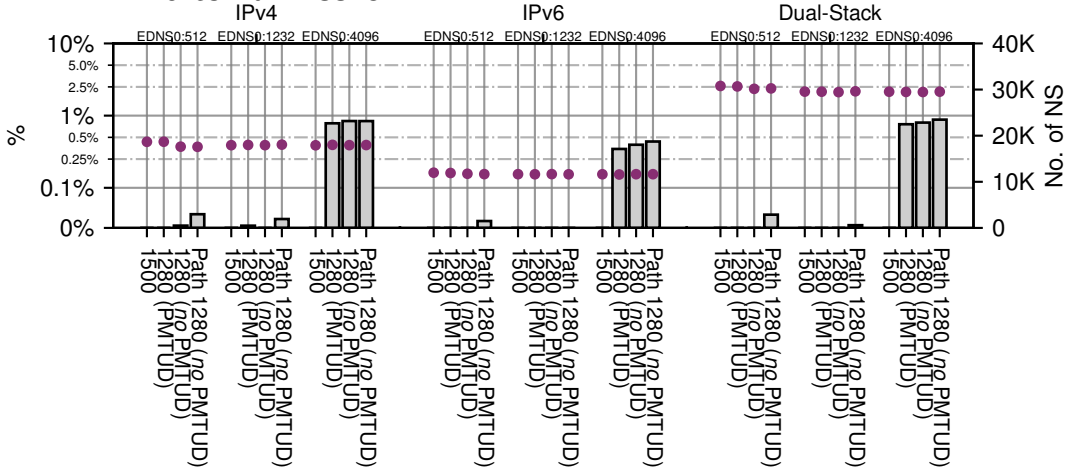

UDP packet too big

All Zones with DNSSEC