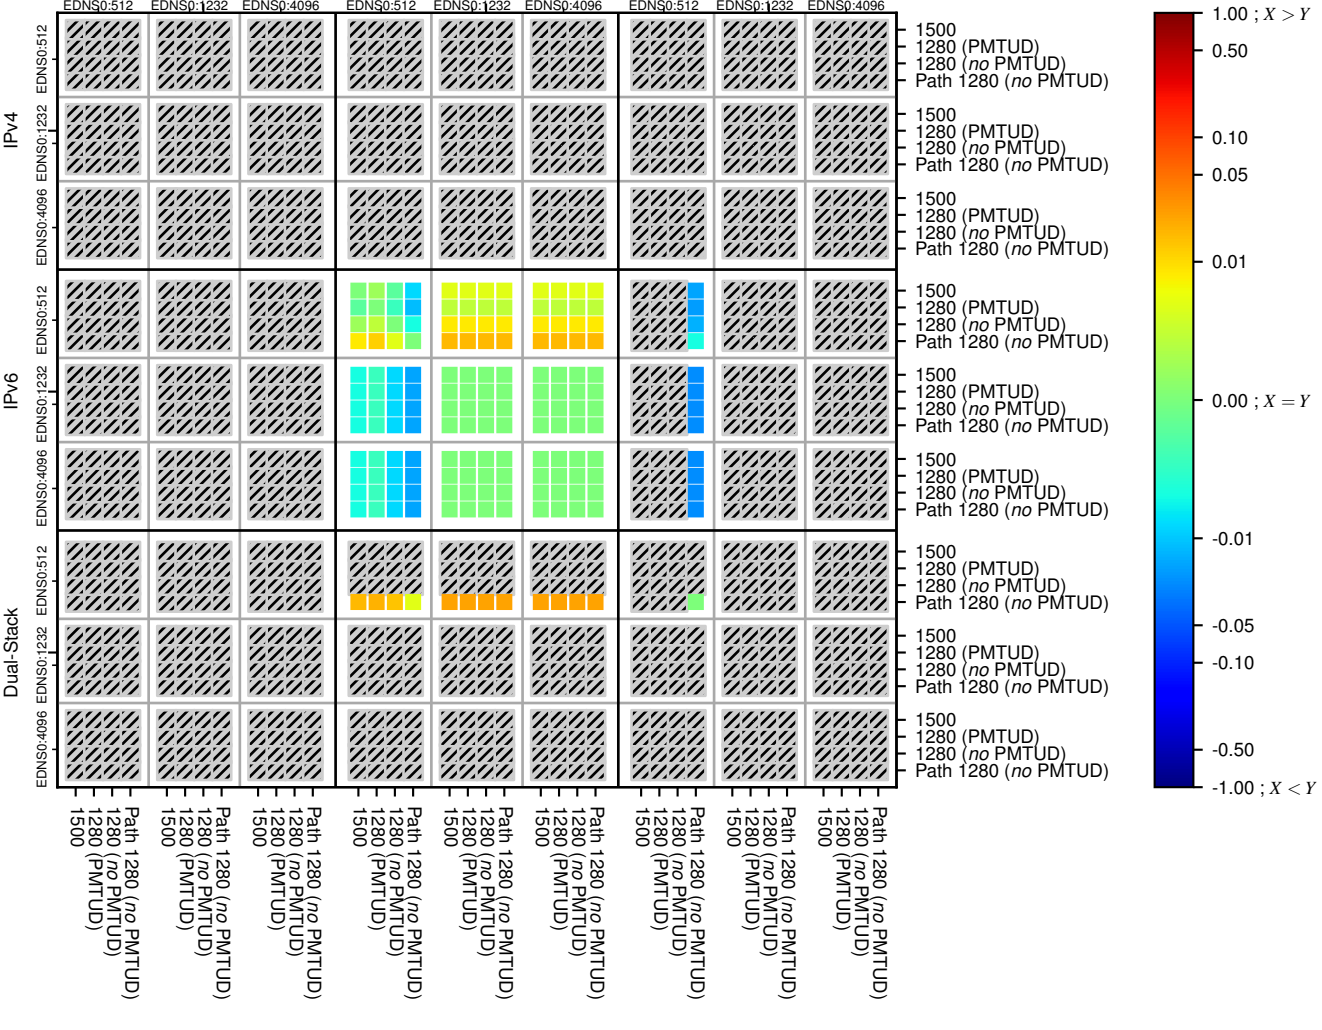

All Zones with DNSSEC for '.jp'